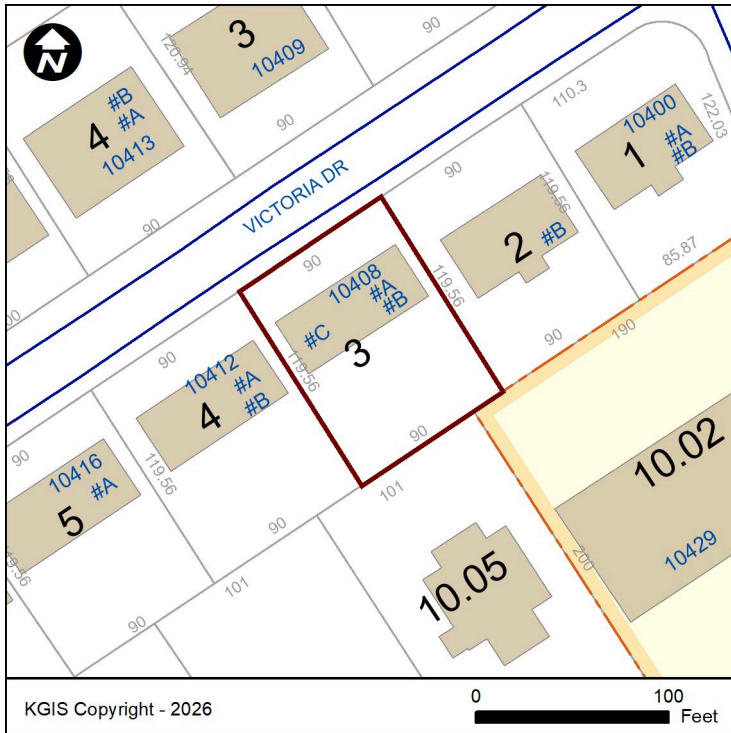

10408 VICTORIA DR - Property Map and Details Report

Property Information

Parcel ID:	131NF003
Location Address:	10408 VICTORIA DR
CLT Map:	131
Insert:	N
Group:	F
Condo Letter:	
Parcel:	3
Parcel Type:	NORMAL
District:	W6
Ward:	
City Block:	
Subdivision:	TIMBERWOOD SUB
Rec. Acreage:	0
Calc. Acreage:	0
Recorded Plat:	65S - 35
Recorded Deed:	2060 - 64
Deed Type:	Deed:Deed
Deed Date:	12/27/1991

Address Information

Site Address: 10408 VICTORIA DR
KNOXVILLE - 37922

Address Type: PRIMARY BUILDING ADDRESS

Site Name: TIMBERWOOD

Please contact Knoxville-Knox County Planning at (865) 215-2500 if you have questions.