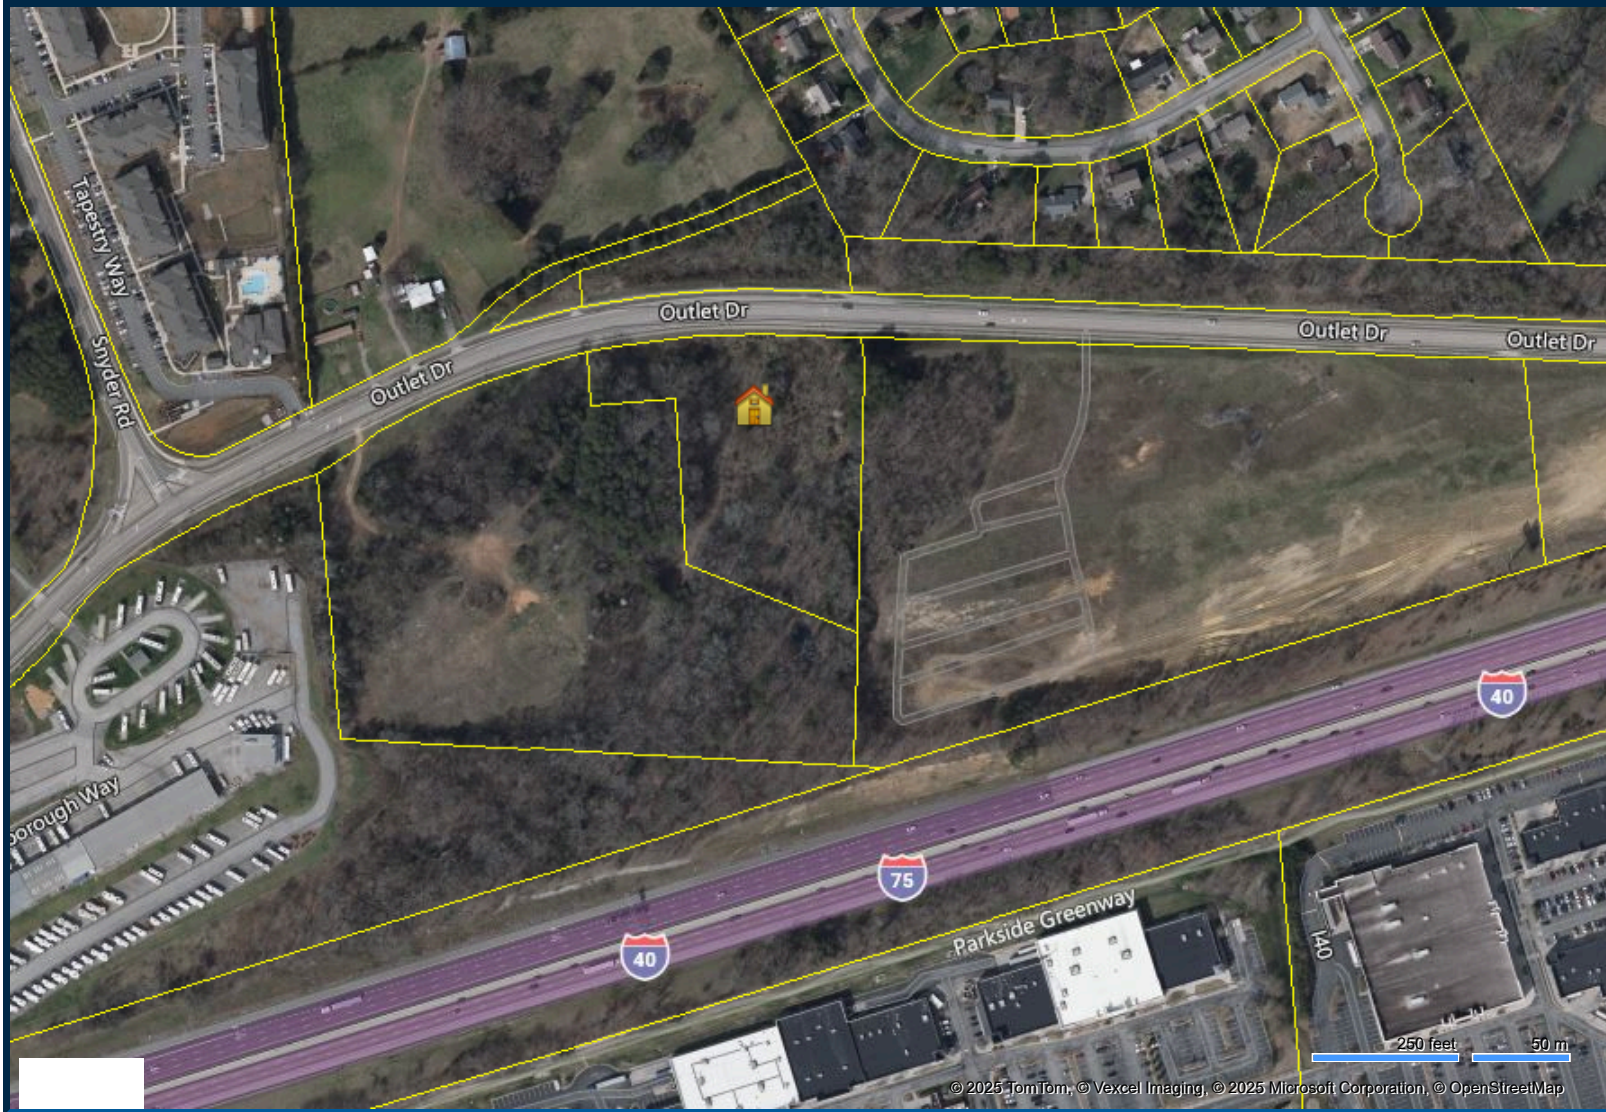

Print | Email | Save | Copy

Need Help ?

Map For Parcel Address: 0 Outlet Dr Knoxville, TN 37932, Parcel ID: 130 17601

COPYRIGHT © 2025 COURTHOUSE RETRIEVAL SYSTEM, INC. ALL RIGHTS RESERVED.  
Information Deemed Reliable But Not Guaranteed.  
Contact us at [getHelp@crsdata.com](mailto:getHelp@crsdata.com) for Help