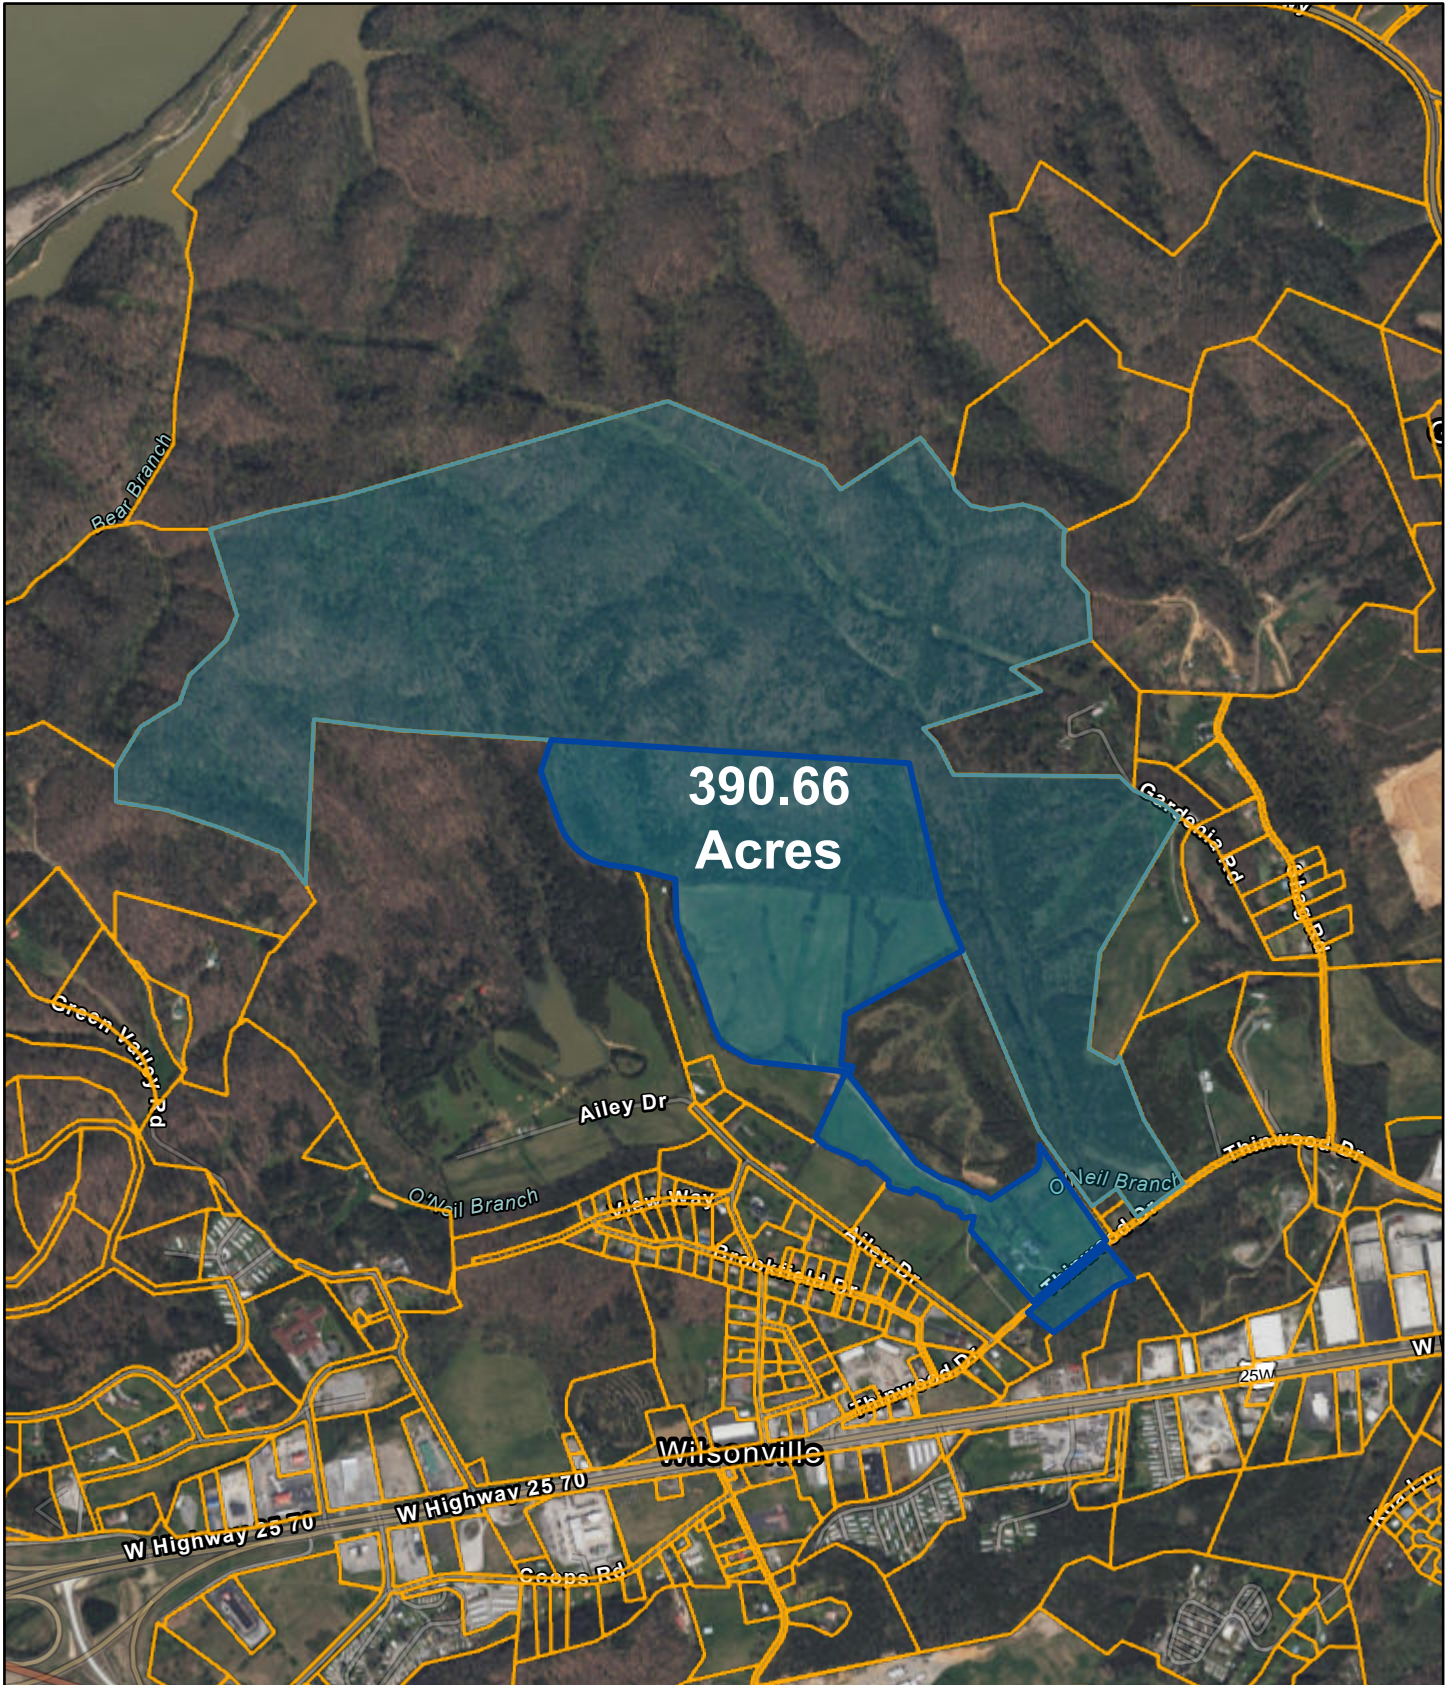

# Cocke County - Parcel: 046 005.01

Date: February 1, 2023

County: Cocke  
Owner: O'NEIL JARIEL DUAY  
Address: THINWOOD DR 390 & 936  
Parcel Number: 046 005.01  
Deeded Acreage: 0  
Calculated Acreage: 98.7  
Date of TDOT Imagery: 2019  
Date of Vexcel Imagery: 2021

The property lines are compiled from information maintained by your local county Assessor's office but are not conclusive evidence of property ownership in any court of law.