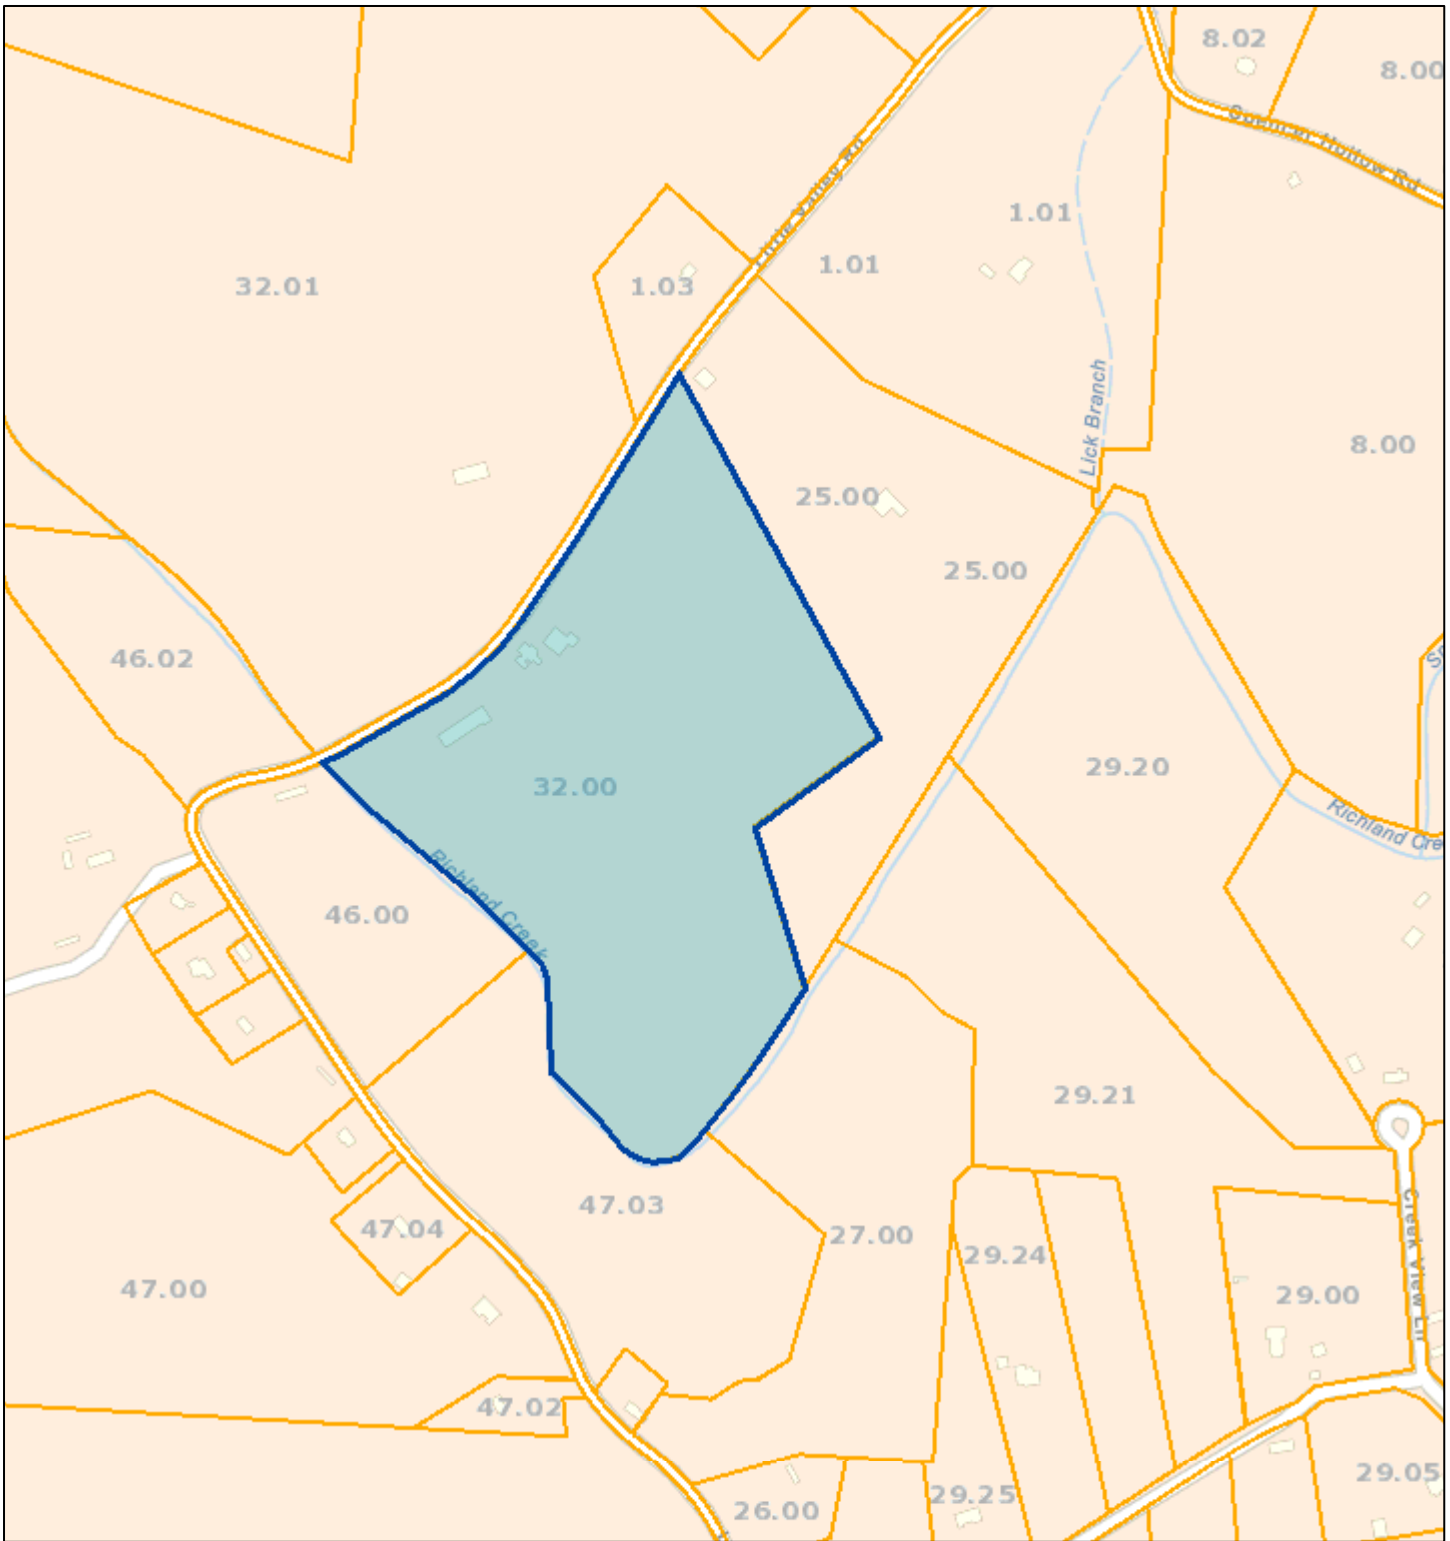

# Grainger County - Parcel: 092 032.00

Date: June 24, 2022  
County: Grainger  
Owner: BERTHLAUME JESSE  
Address: LITTLE VALLEY RD 1277  
Parcel Number: 092 032.00  
Deeded Acreage: 45.76  
Calculated Acreage: 0  
Date of Imagery: 2019

State of Tennessee, Comptroller of the Treasury, Department of Property Assessment (DPA) – Geographic Services

The property lines are compiled from information maintained by your local county Assessor's office but are not conclusive evidence of property ownership in any court of law.