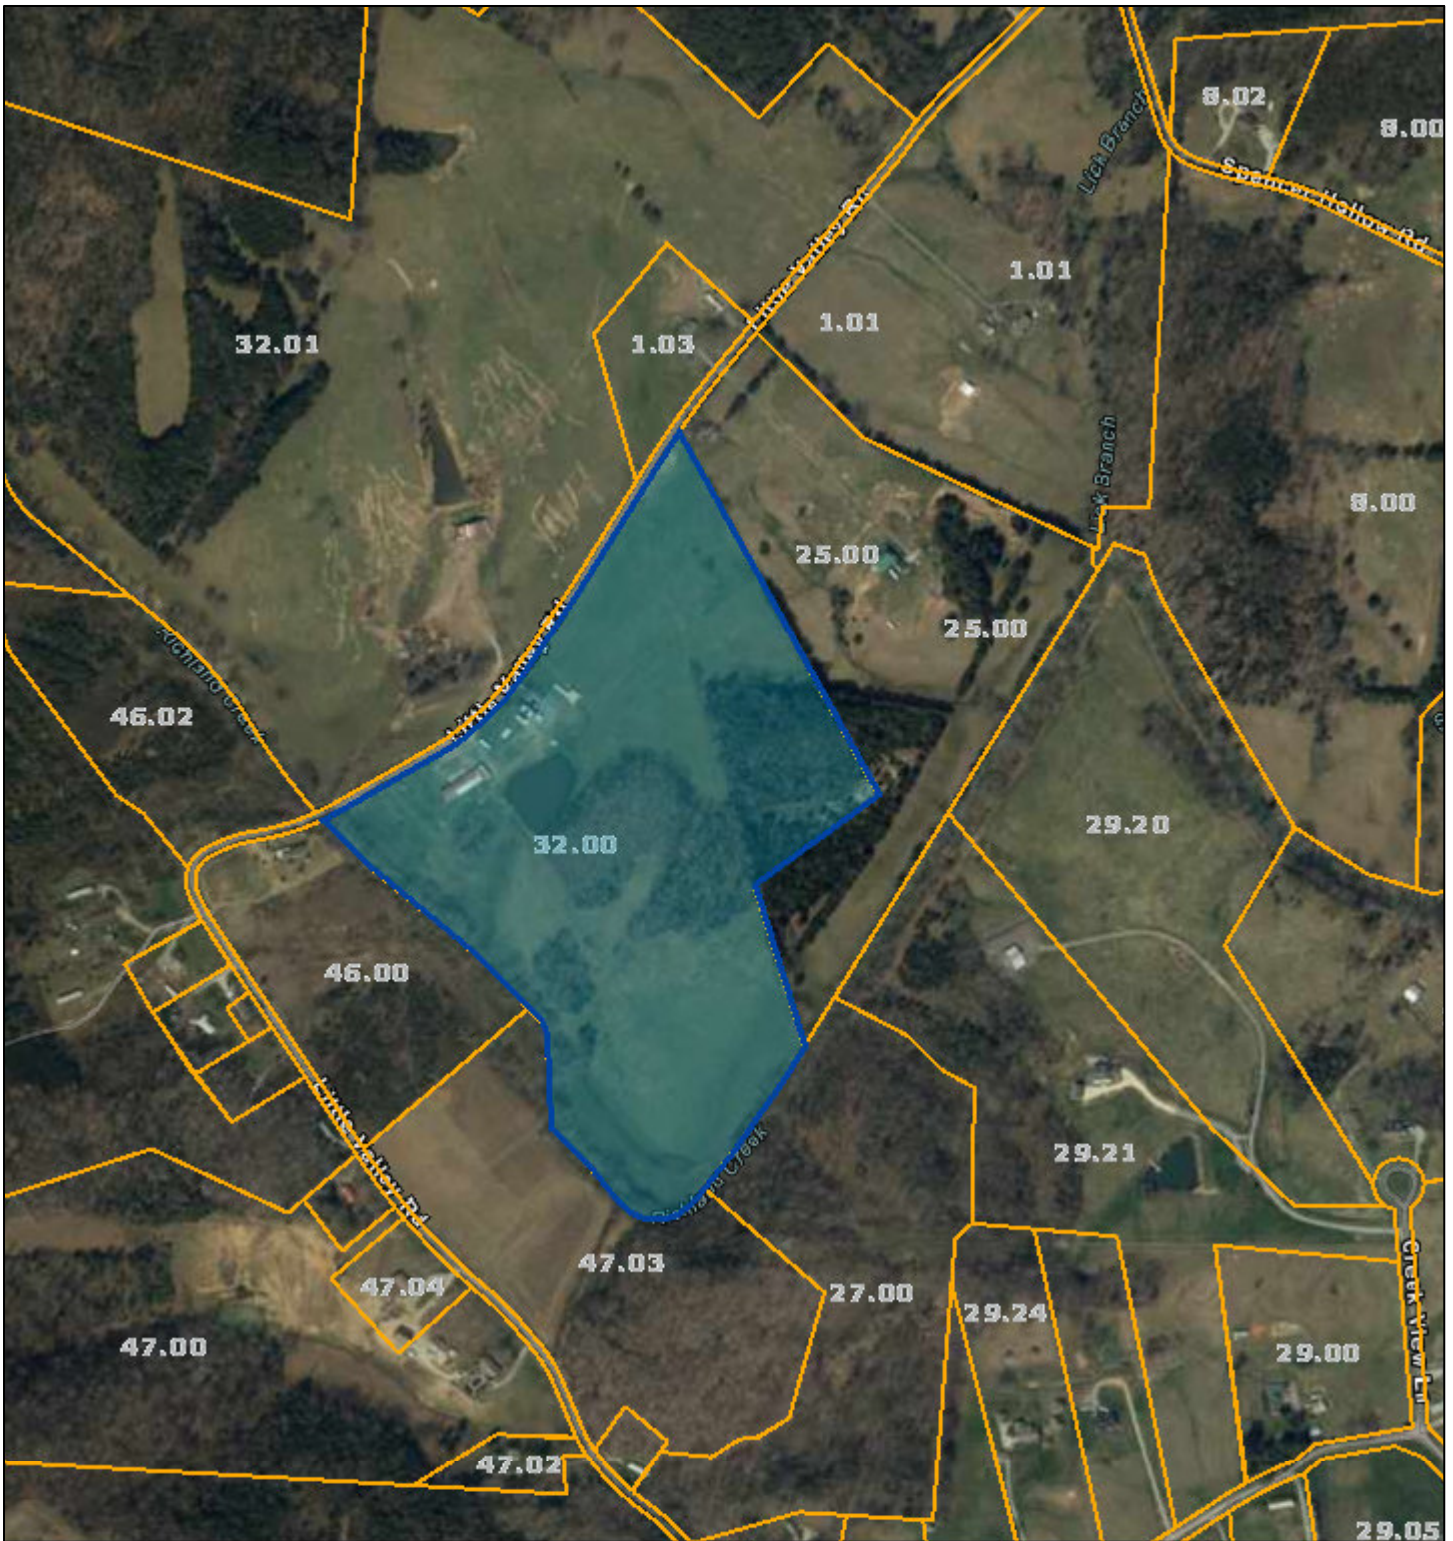

Grainger County - Parcel: 092 032.00

Date: June 24, 2022
County: Grainger
Owner: BERTHLAUME JESSE
Address: LITTLE VALLEY RD 1277
Parcel Number: 092 032.00
Deeded Acreage: 45.76
Calculated Acreage: 0
Date of Imagery: 2019

State of Tennessee, Comptroller of the Treasury, Department of Property Assessment (DPA) – Geographic Services
TDOT

The property lines are compiled from information maintained by your local county Assessor's office but are not conclusive evidence of property ownership in any court of law.