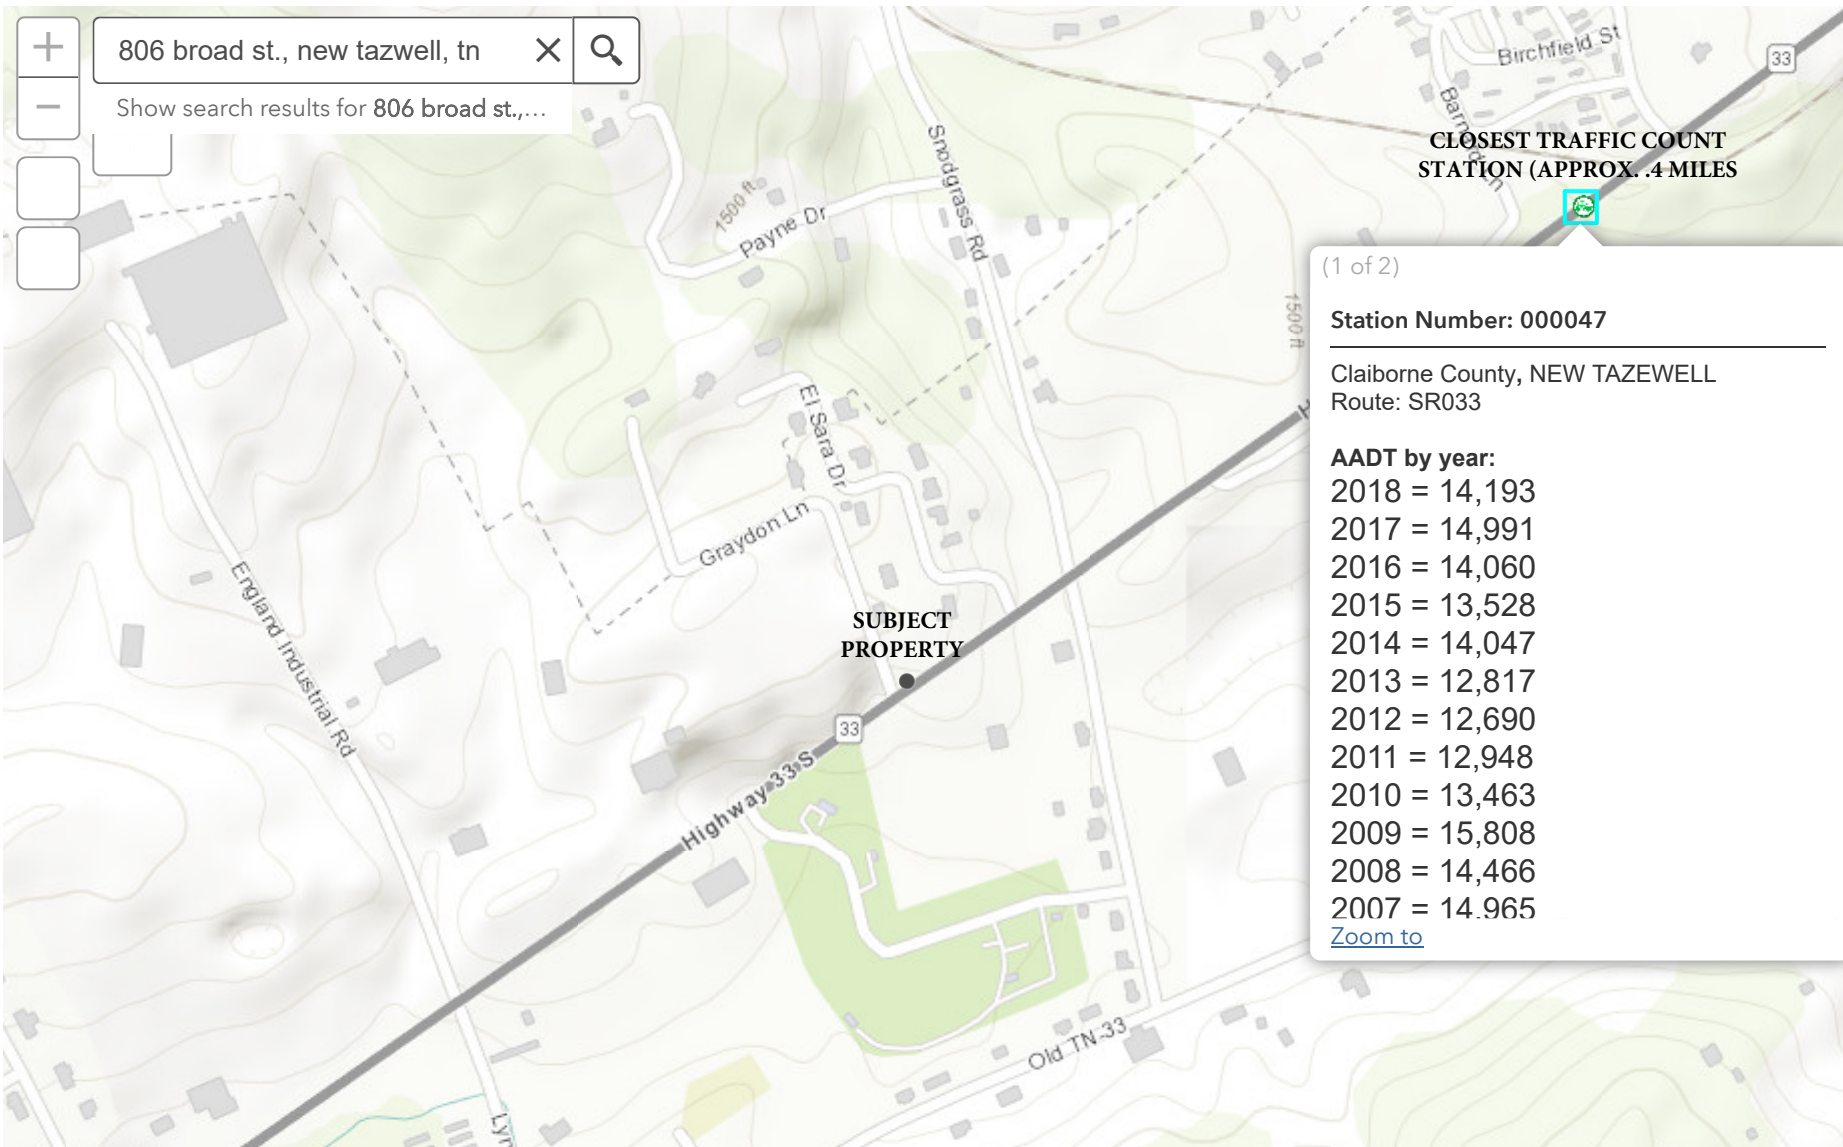

Traffic History

600ft
-83.615 36.431 Degrees

All rights reserved