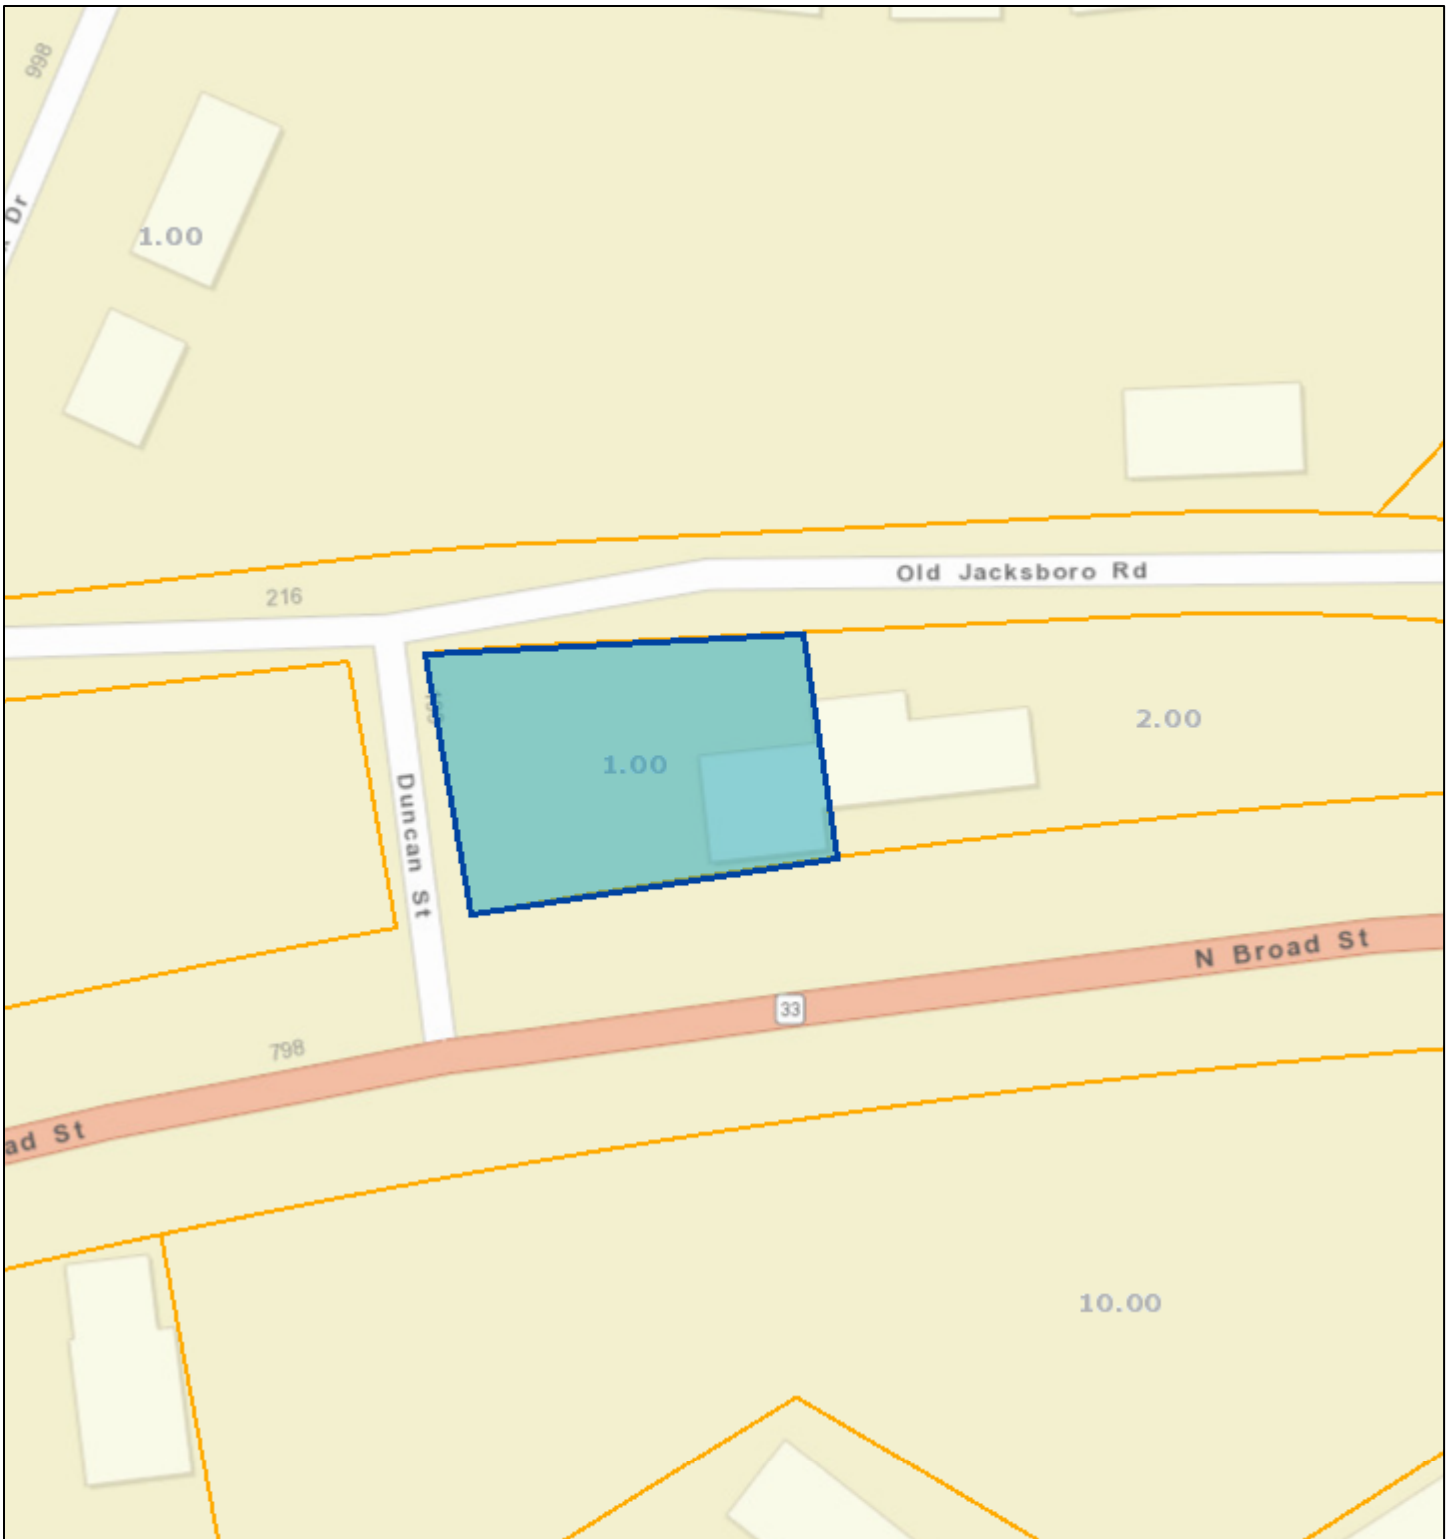

Claiborne County - Parcel: 095F C 001.00

Date: June 21, 2021
County: Claiborne
Owner: DUNCAN C B
Address: NORTH BROAD ST 806
Parcel Number: 095F C 001.00
Deeded Acreage: 0
Calculated Acreage: 0
Date of Imagery: 2019