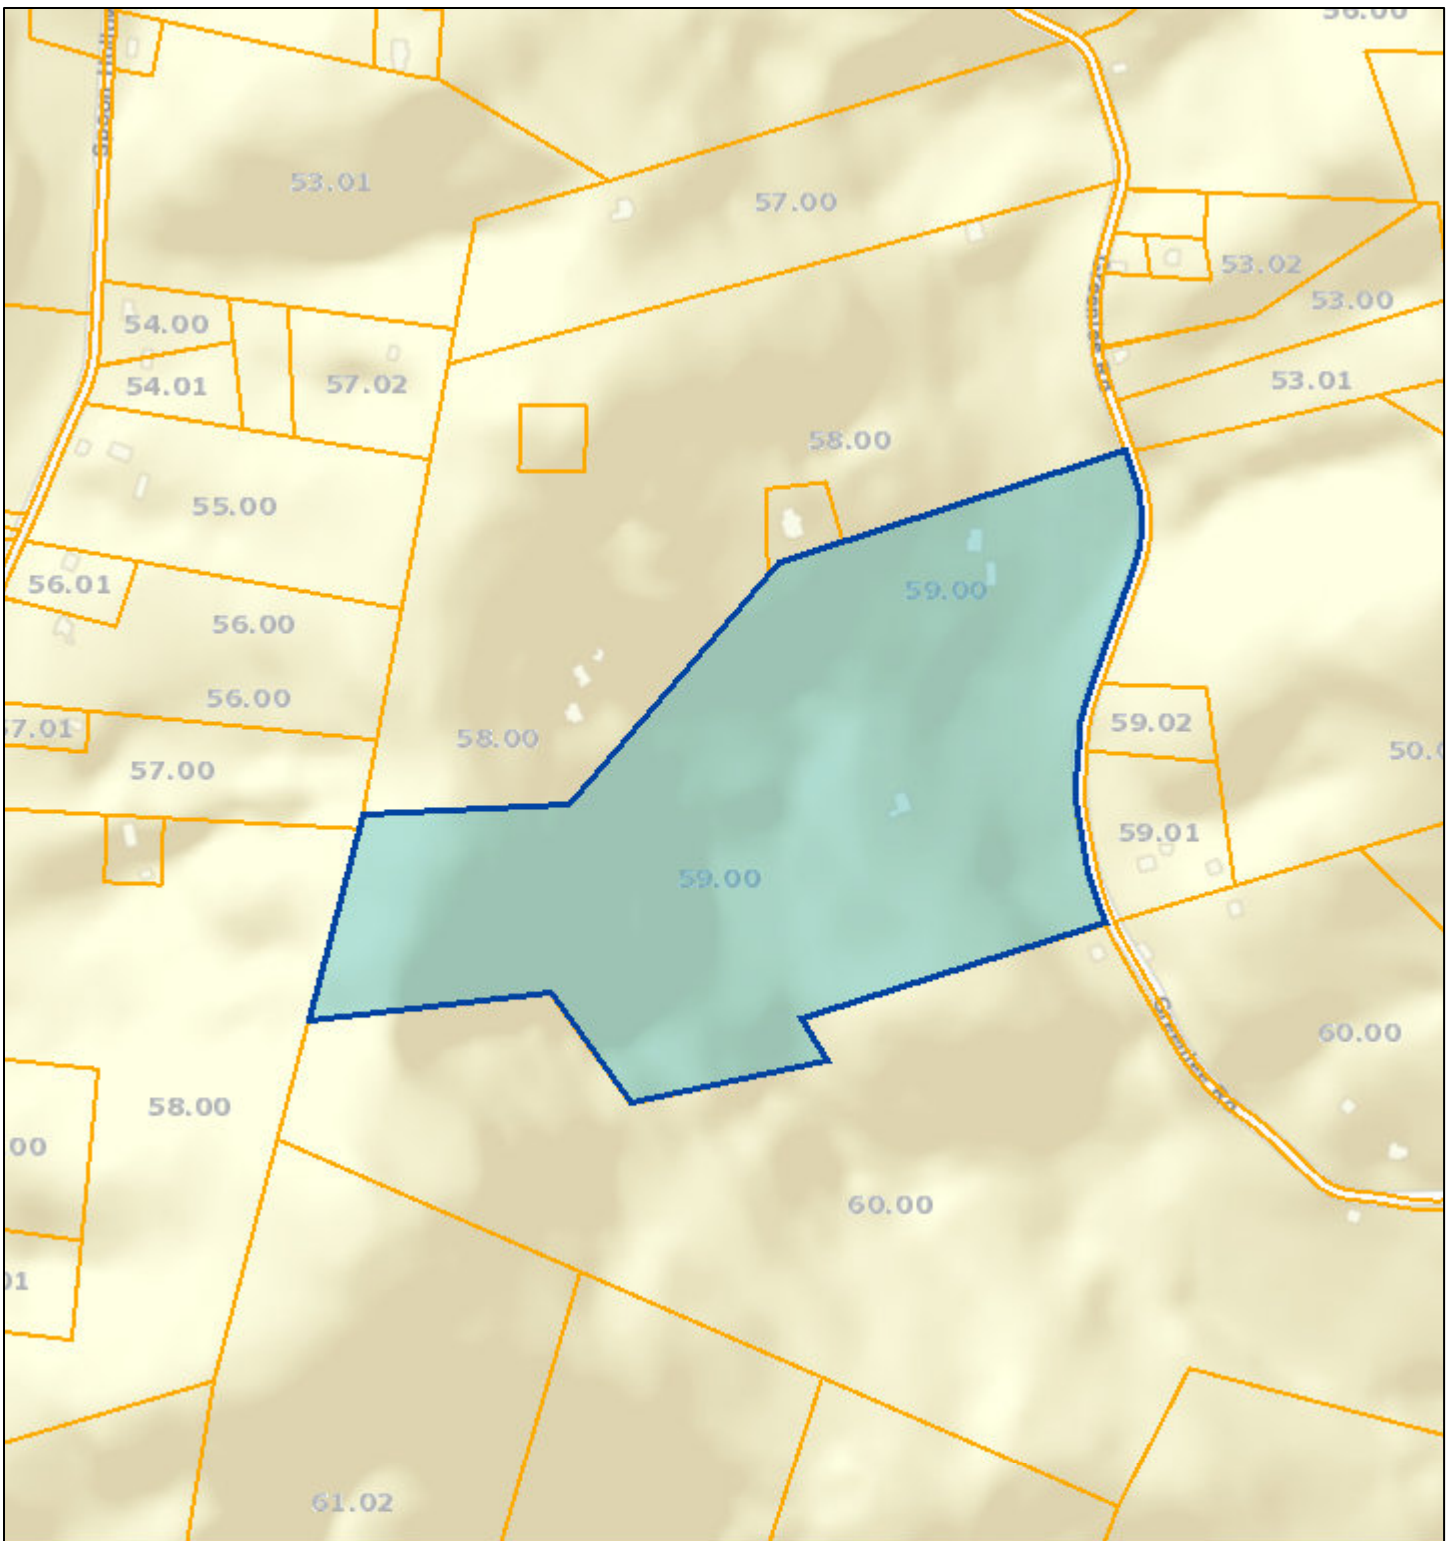

Grainger County - Parcel: 069 059.00

Date: May 12, 2021
County: Grainger
Owner: PIERCE RANDALL
Address: GREENLEE RD 780
Parcel Number: 069 059.00
Deeded Acreage: 0
Calculated Acreage: 63.2
Date of Imagery: 2019

Sources: Esri, HERE, Garmin, USGS, Intermap, INCREMENT P, NRCan, Esri Japan, METI, Esri China (Hong Kong), Esri Korea, Esri (Thailand), NGCC, (c) OpenStreetMap contributors, and the GIS User Community
TN Comptroller - OLG
State of Tennessee, Comptroller of the Treasury, Office of Local Government

The property lines are compiled from information maintained by your local county Assessor's office but are not conclusive evidence of property ownership in any court of law.