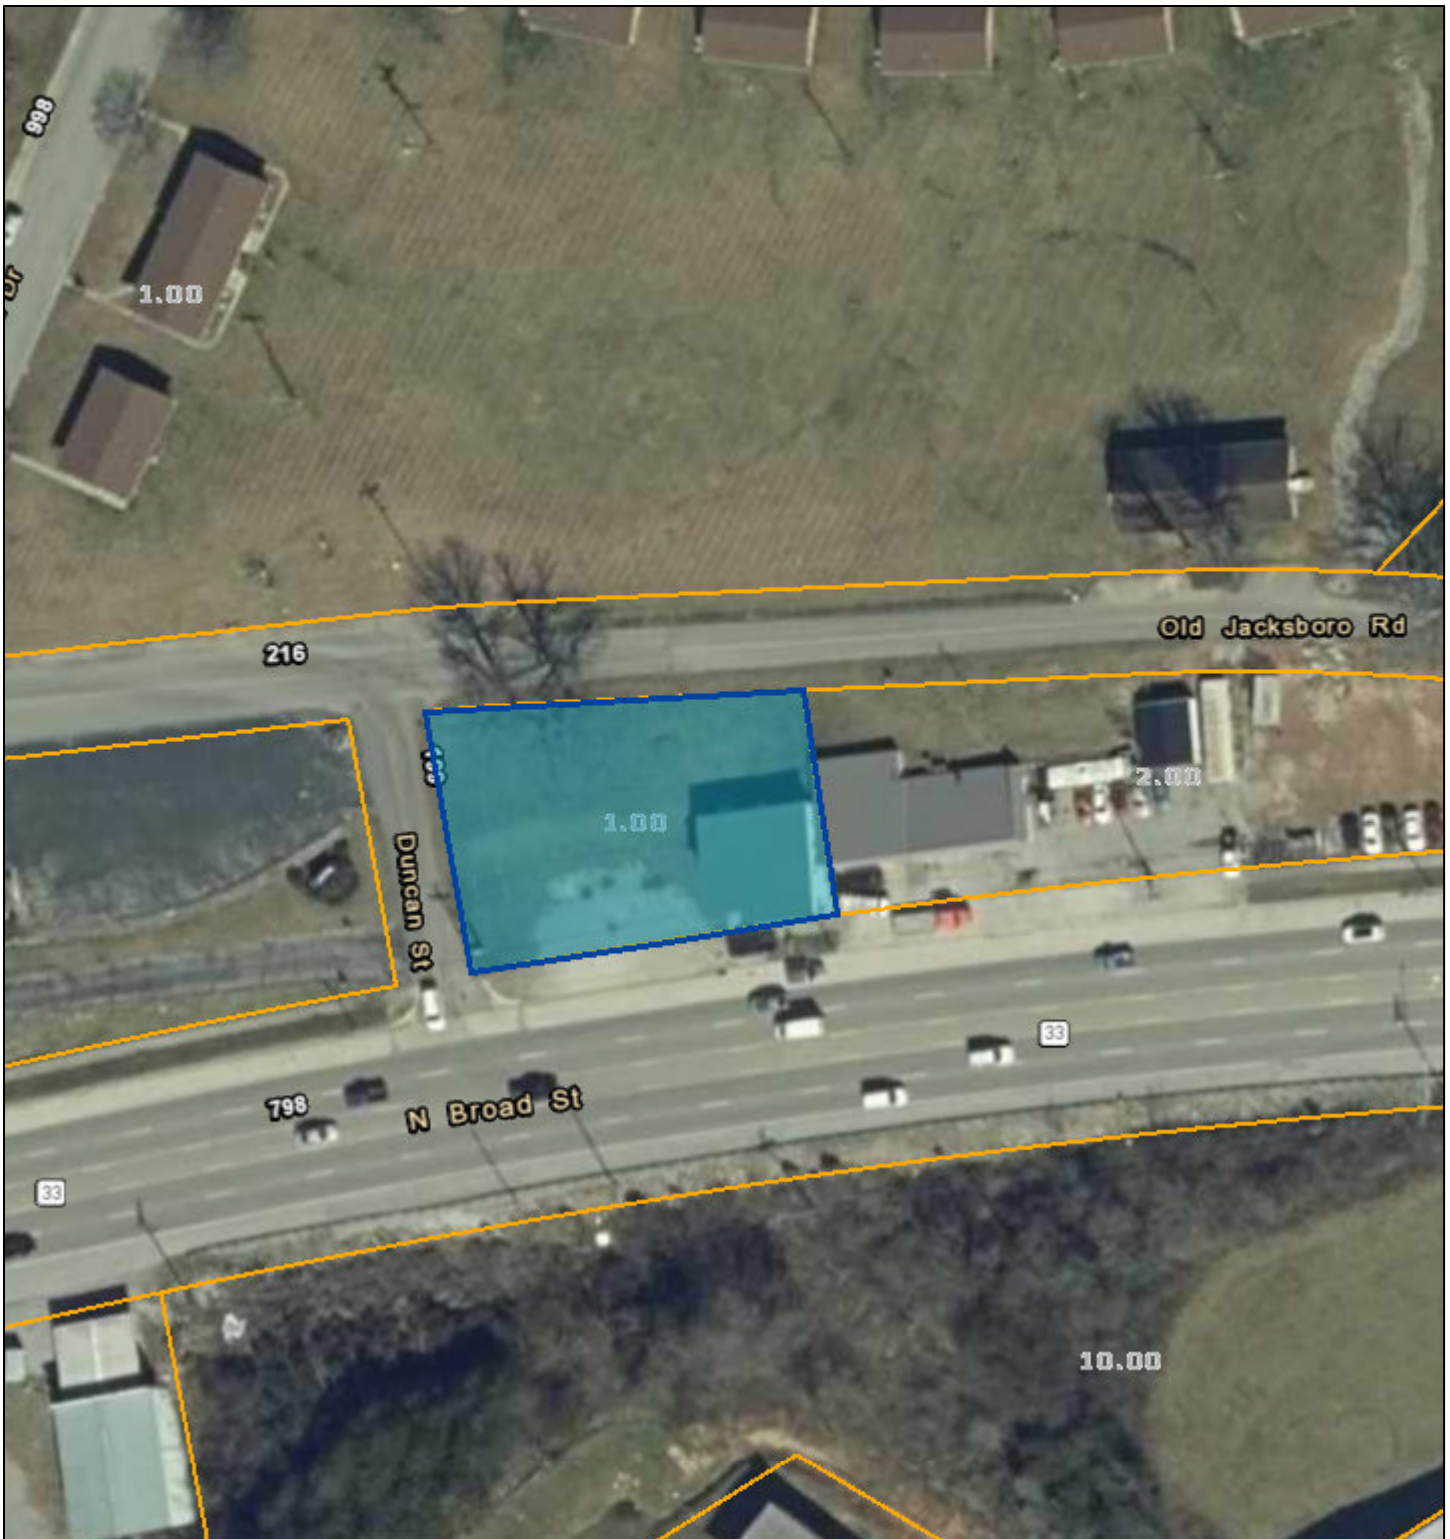

Claiborne County - Parcel: 095F C 001.00

Date: June 21, 2021
County: Claiborne
Owner: DUNCAN C B
Address: NORTH BROAD ST 806
Parcel Number: 095F C 001.00
Deeded Acreage: 0
Calculated Acreage: 0
Date of Imagery: 2019