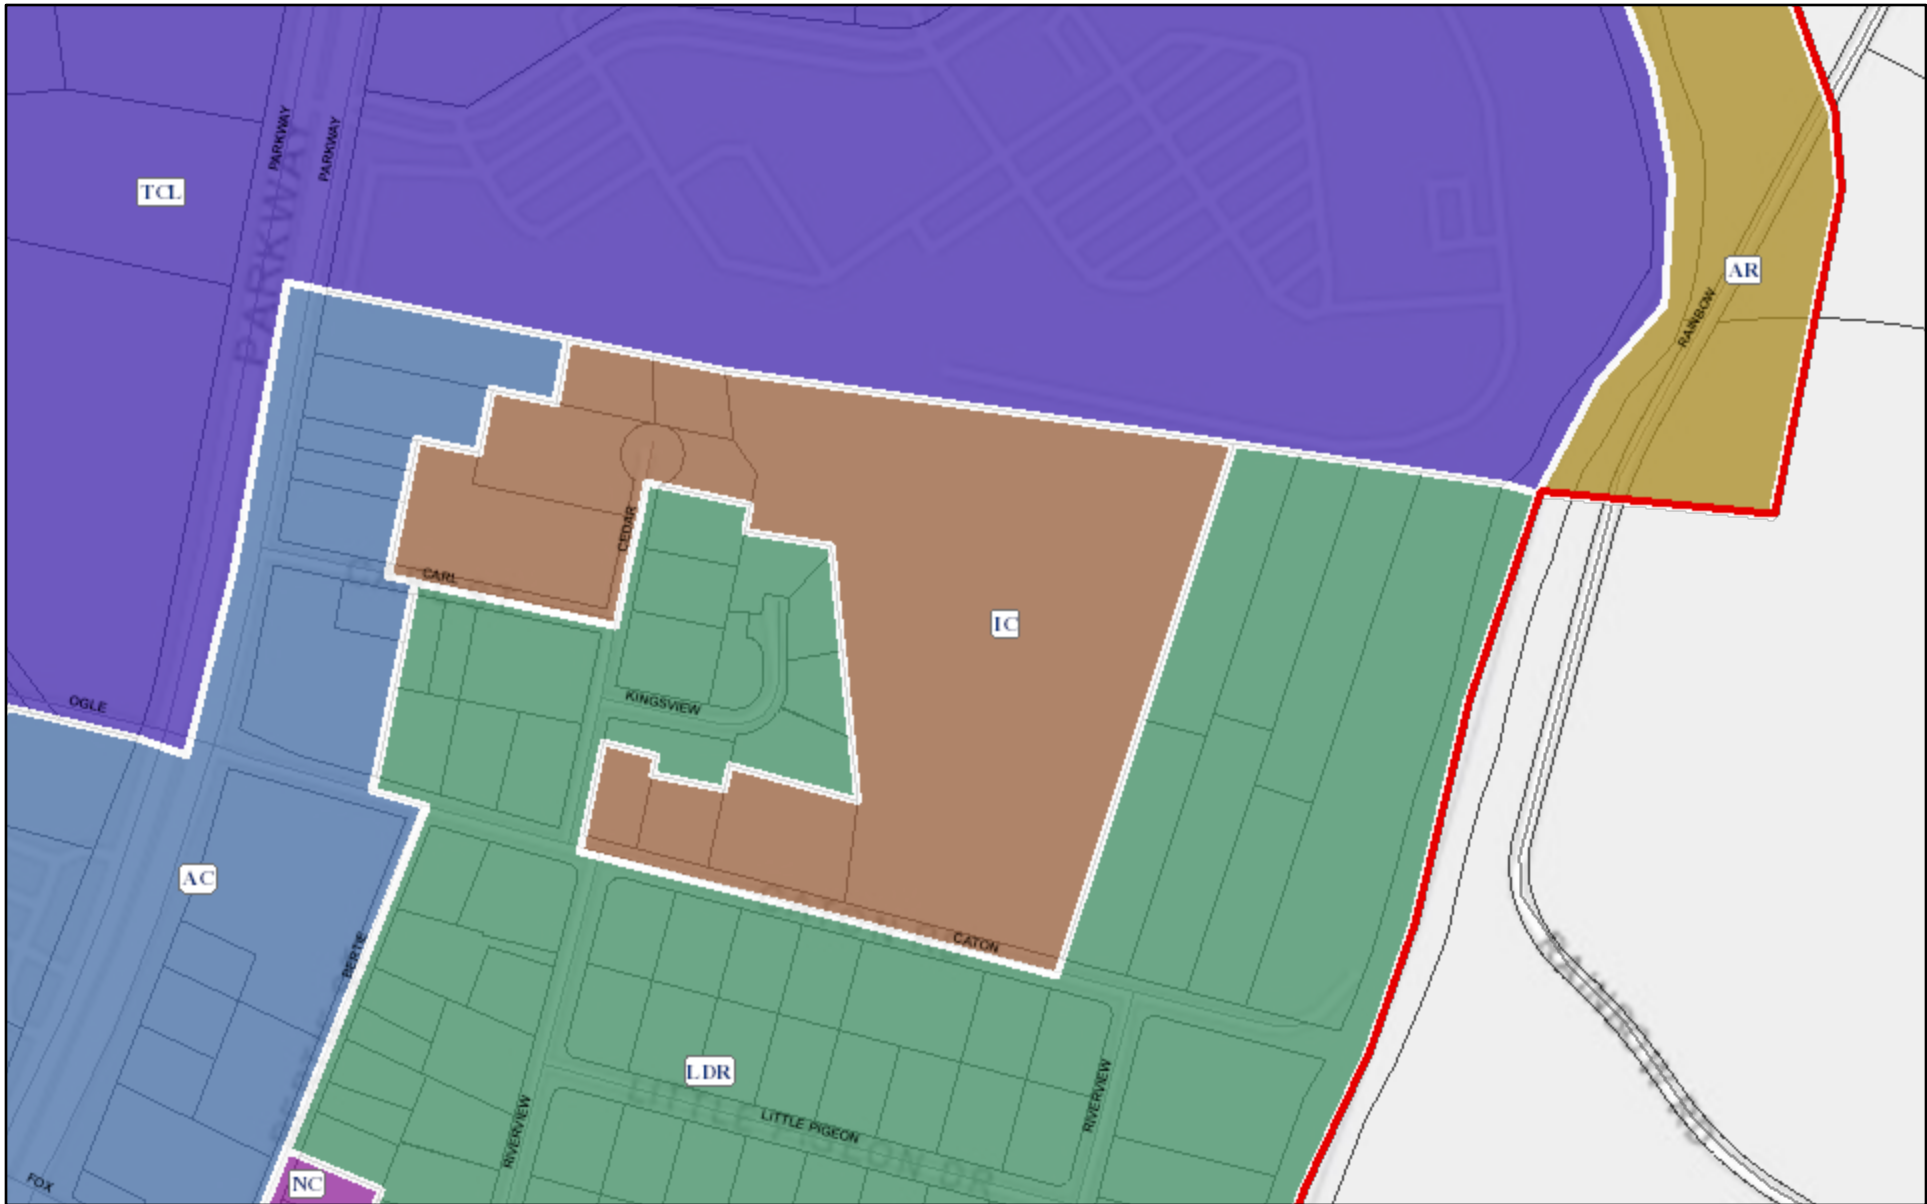

City of Sevierville Zoning Web Map

4/8/2021, 9:06:03 AM

- | | | |
|------------------|--------------------------------------|--------------------------------------|
| Parcels | Sevierville City Zoning | NC: Neighborhood Commercial District |
| Road Centerlines | AR: Agriculture Residential District | IC: Intermediate Commercial District |
| | TC: Town Center | AC: Arterial Commercial District |