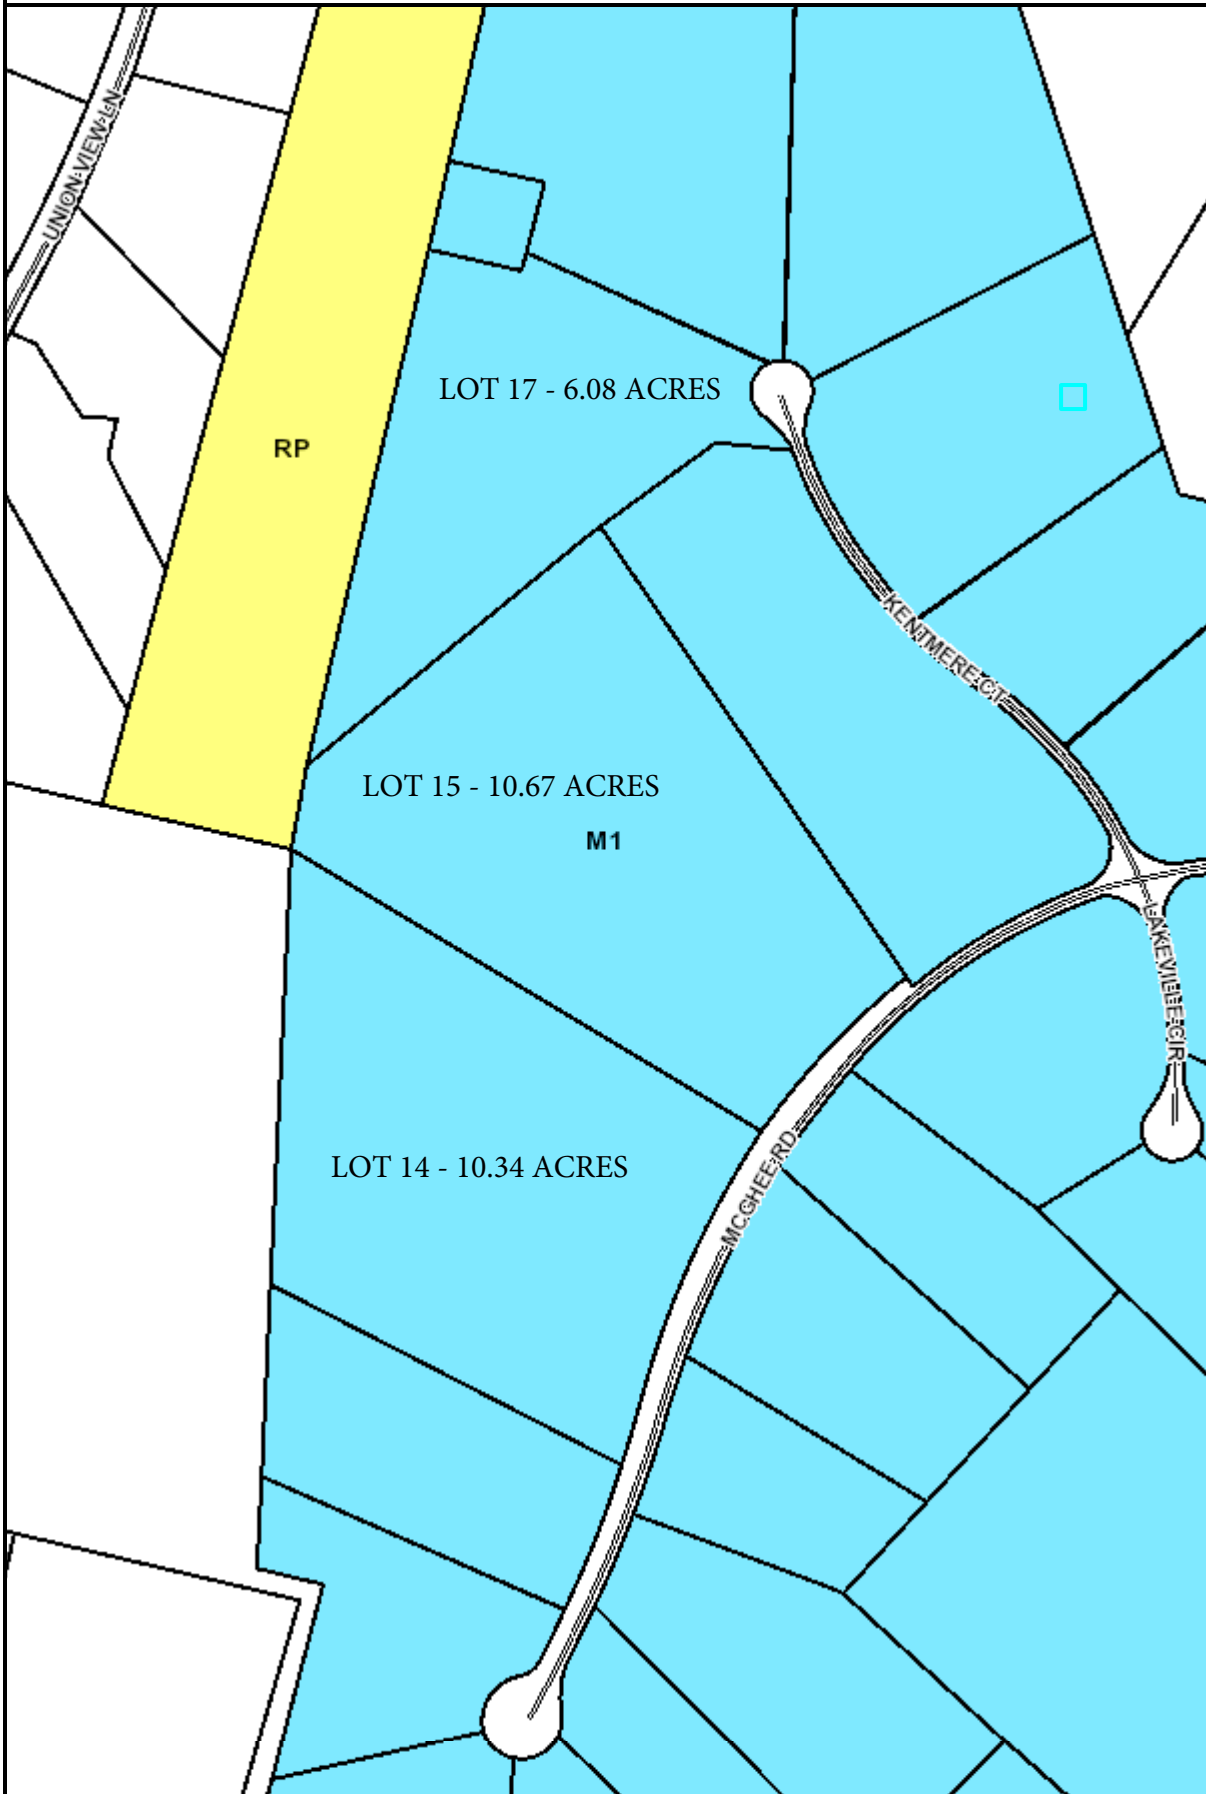

Property Map - Frederick County, VA

- Streets
- Parcel
- Zoning**
- B1 (Neighborhood Business District)
- B2 (General Business District)
- B3 (Industrial Transition District)
- EM (Extractive Manufacturing District)
- HE (Higher Education District)
- M1 (Light Industrial District)
- M2 (Industrial General District)
- MH1 (Mobile Home Community District)
- MS (Medical Support District)
- OM (Office - Manufacturing Park)
- R4 (Residential Planned Community District)
- R5 (Residential Recreational Community District)
- RA (Rural Areas District)
- RP (Residential Performance District)
- Towns
- County Boundary