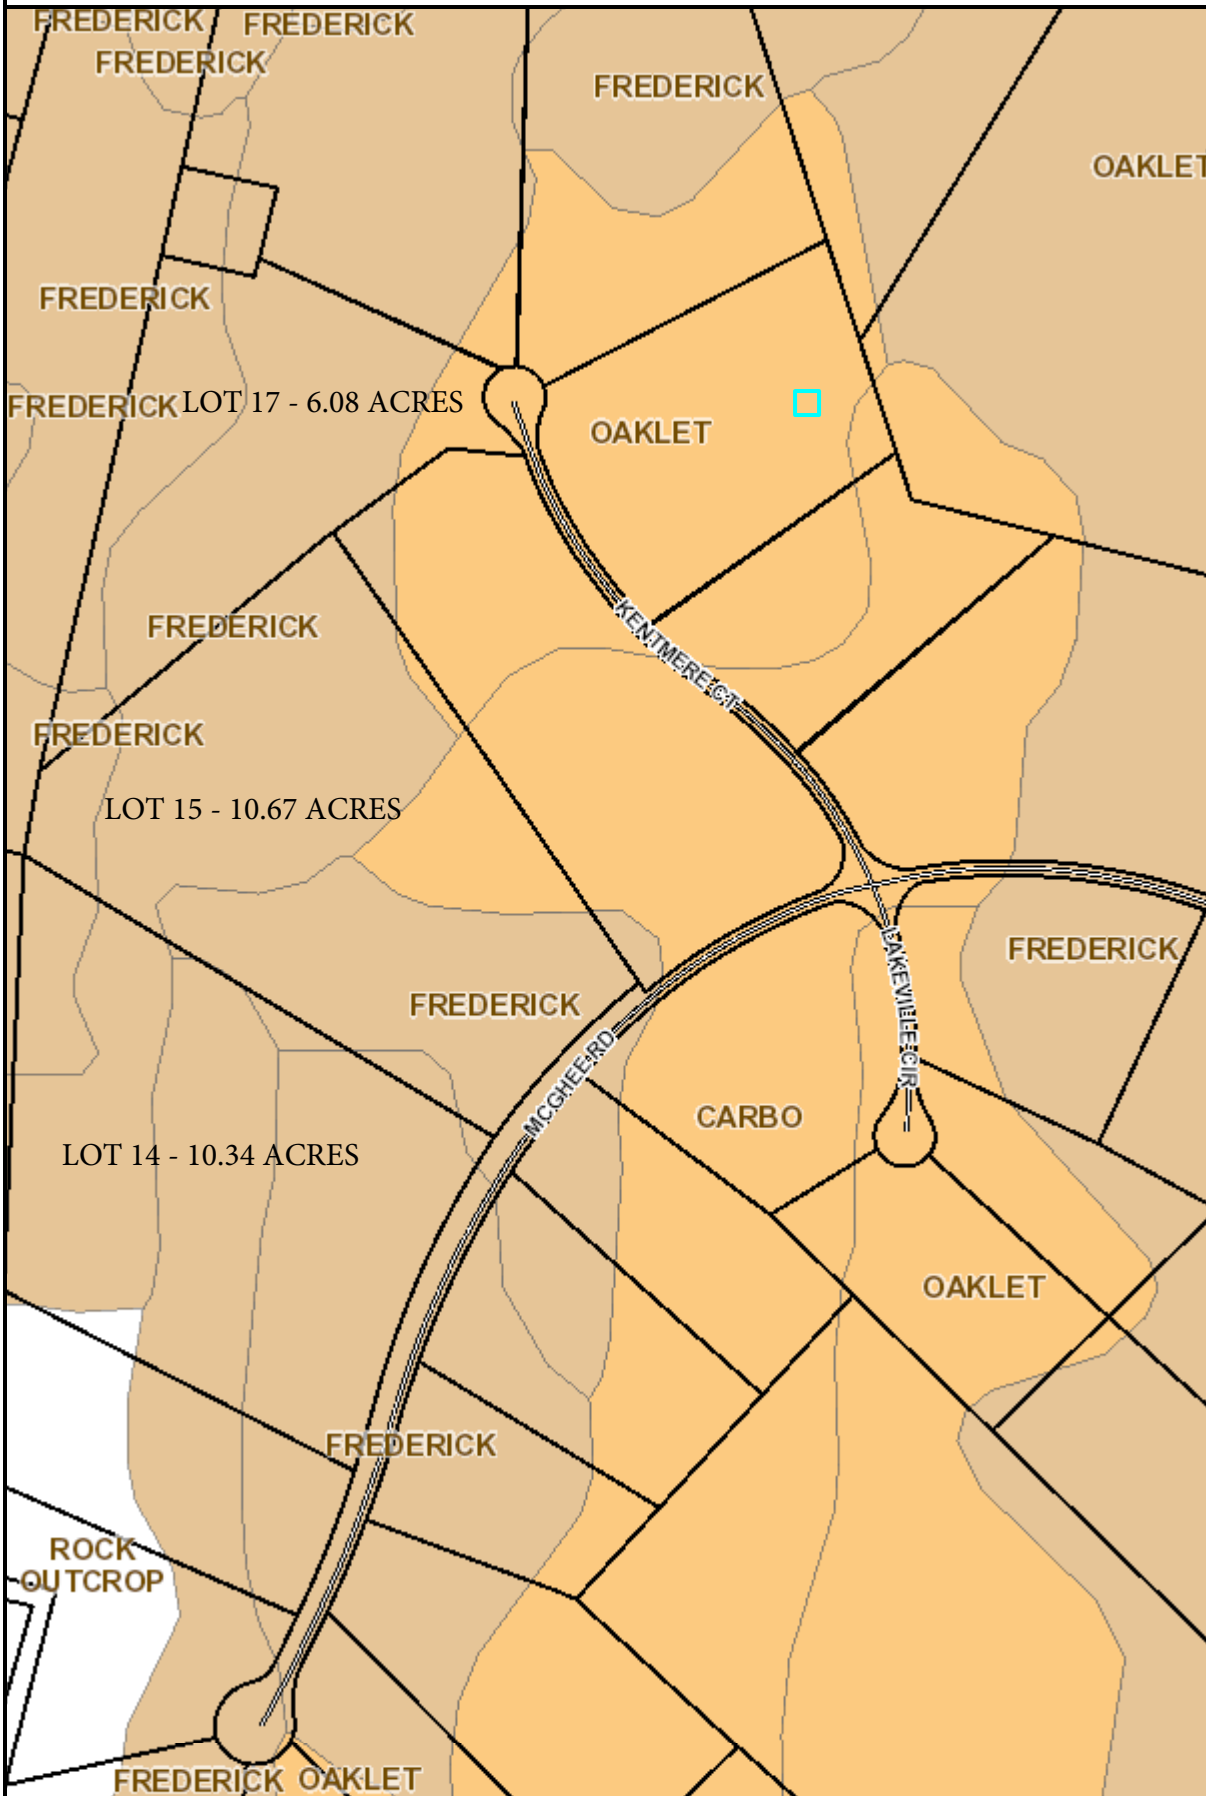

Property Map - Frederick County, VA

- Streets
- Parcel
- Soils**
- Alfisols
- Entisols
- Inceptisols
- Mollisols
- Ultisols
- Towns
- County Boundary

Frederick County Information Technologies
 107 N Kent St Winchester, VA 22601
 540-665-5614