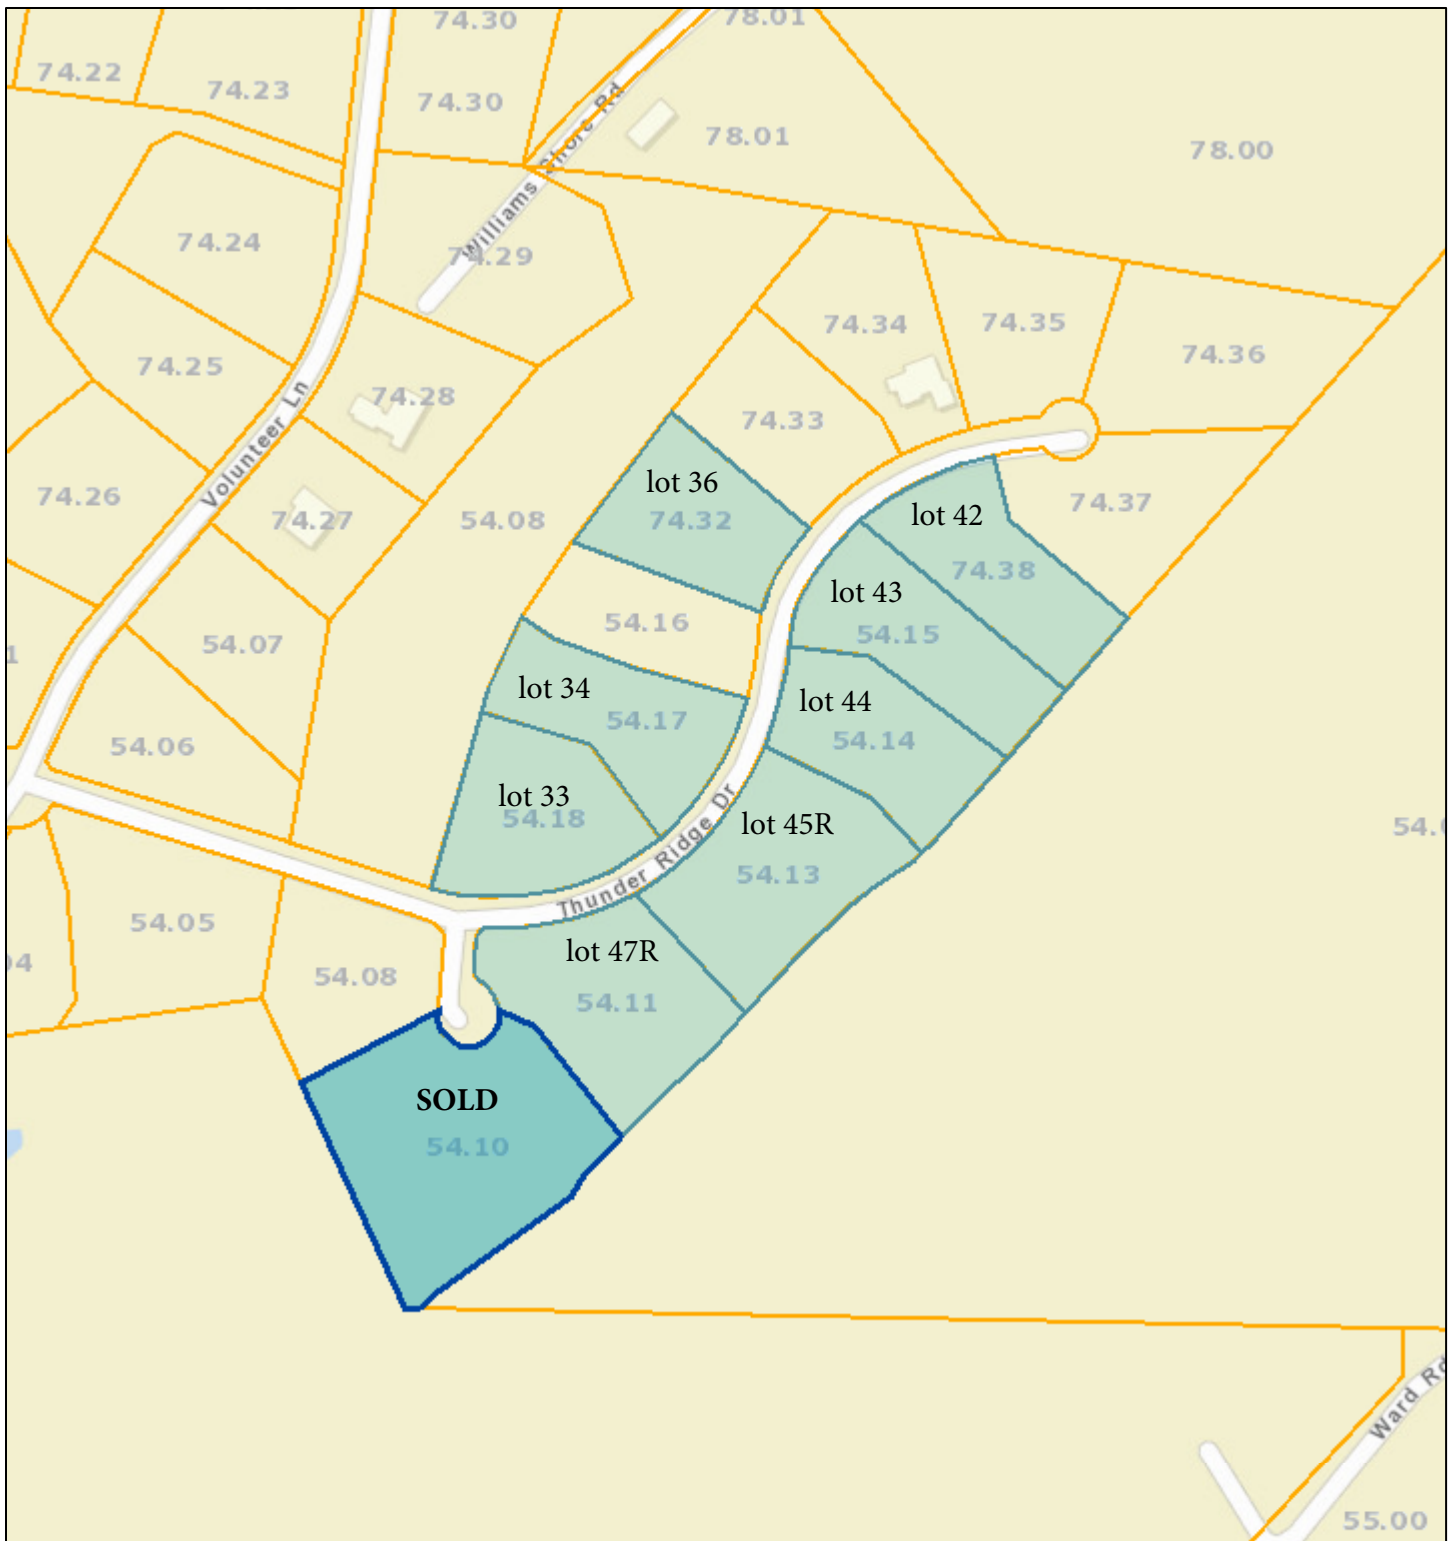

Monroe County - Parcel: 048 054.10

Date: February 24, 2020
County: Monroe
Owner: LIGHTNIN RIDGE LLC
Address: THUNDER MEADOWS LN
Parcel Number: 048 054.10
Deeded Acreage: 3.42
Calculated Acreage: 0
Date of Imagery: 2015

Sources: Esri, HERE, Garmin, USGS, Intermap, INCREMENT P, NRCan, Esri Japan, METI, Esri China (Hong Kong), Esri Korea, Esri (Thailand), NGCC, (c) OpenStreetMap contributors, and the GIS User Community
TN Comptroller - OLG
State of Tennessee, Comptroller of the Treasury, Office of Local Government

The property lines are compiled from information maintained by your local county Assessor's office but are not conclusive evidence of property ownership in any court of law.