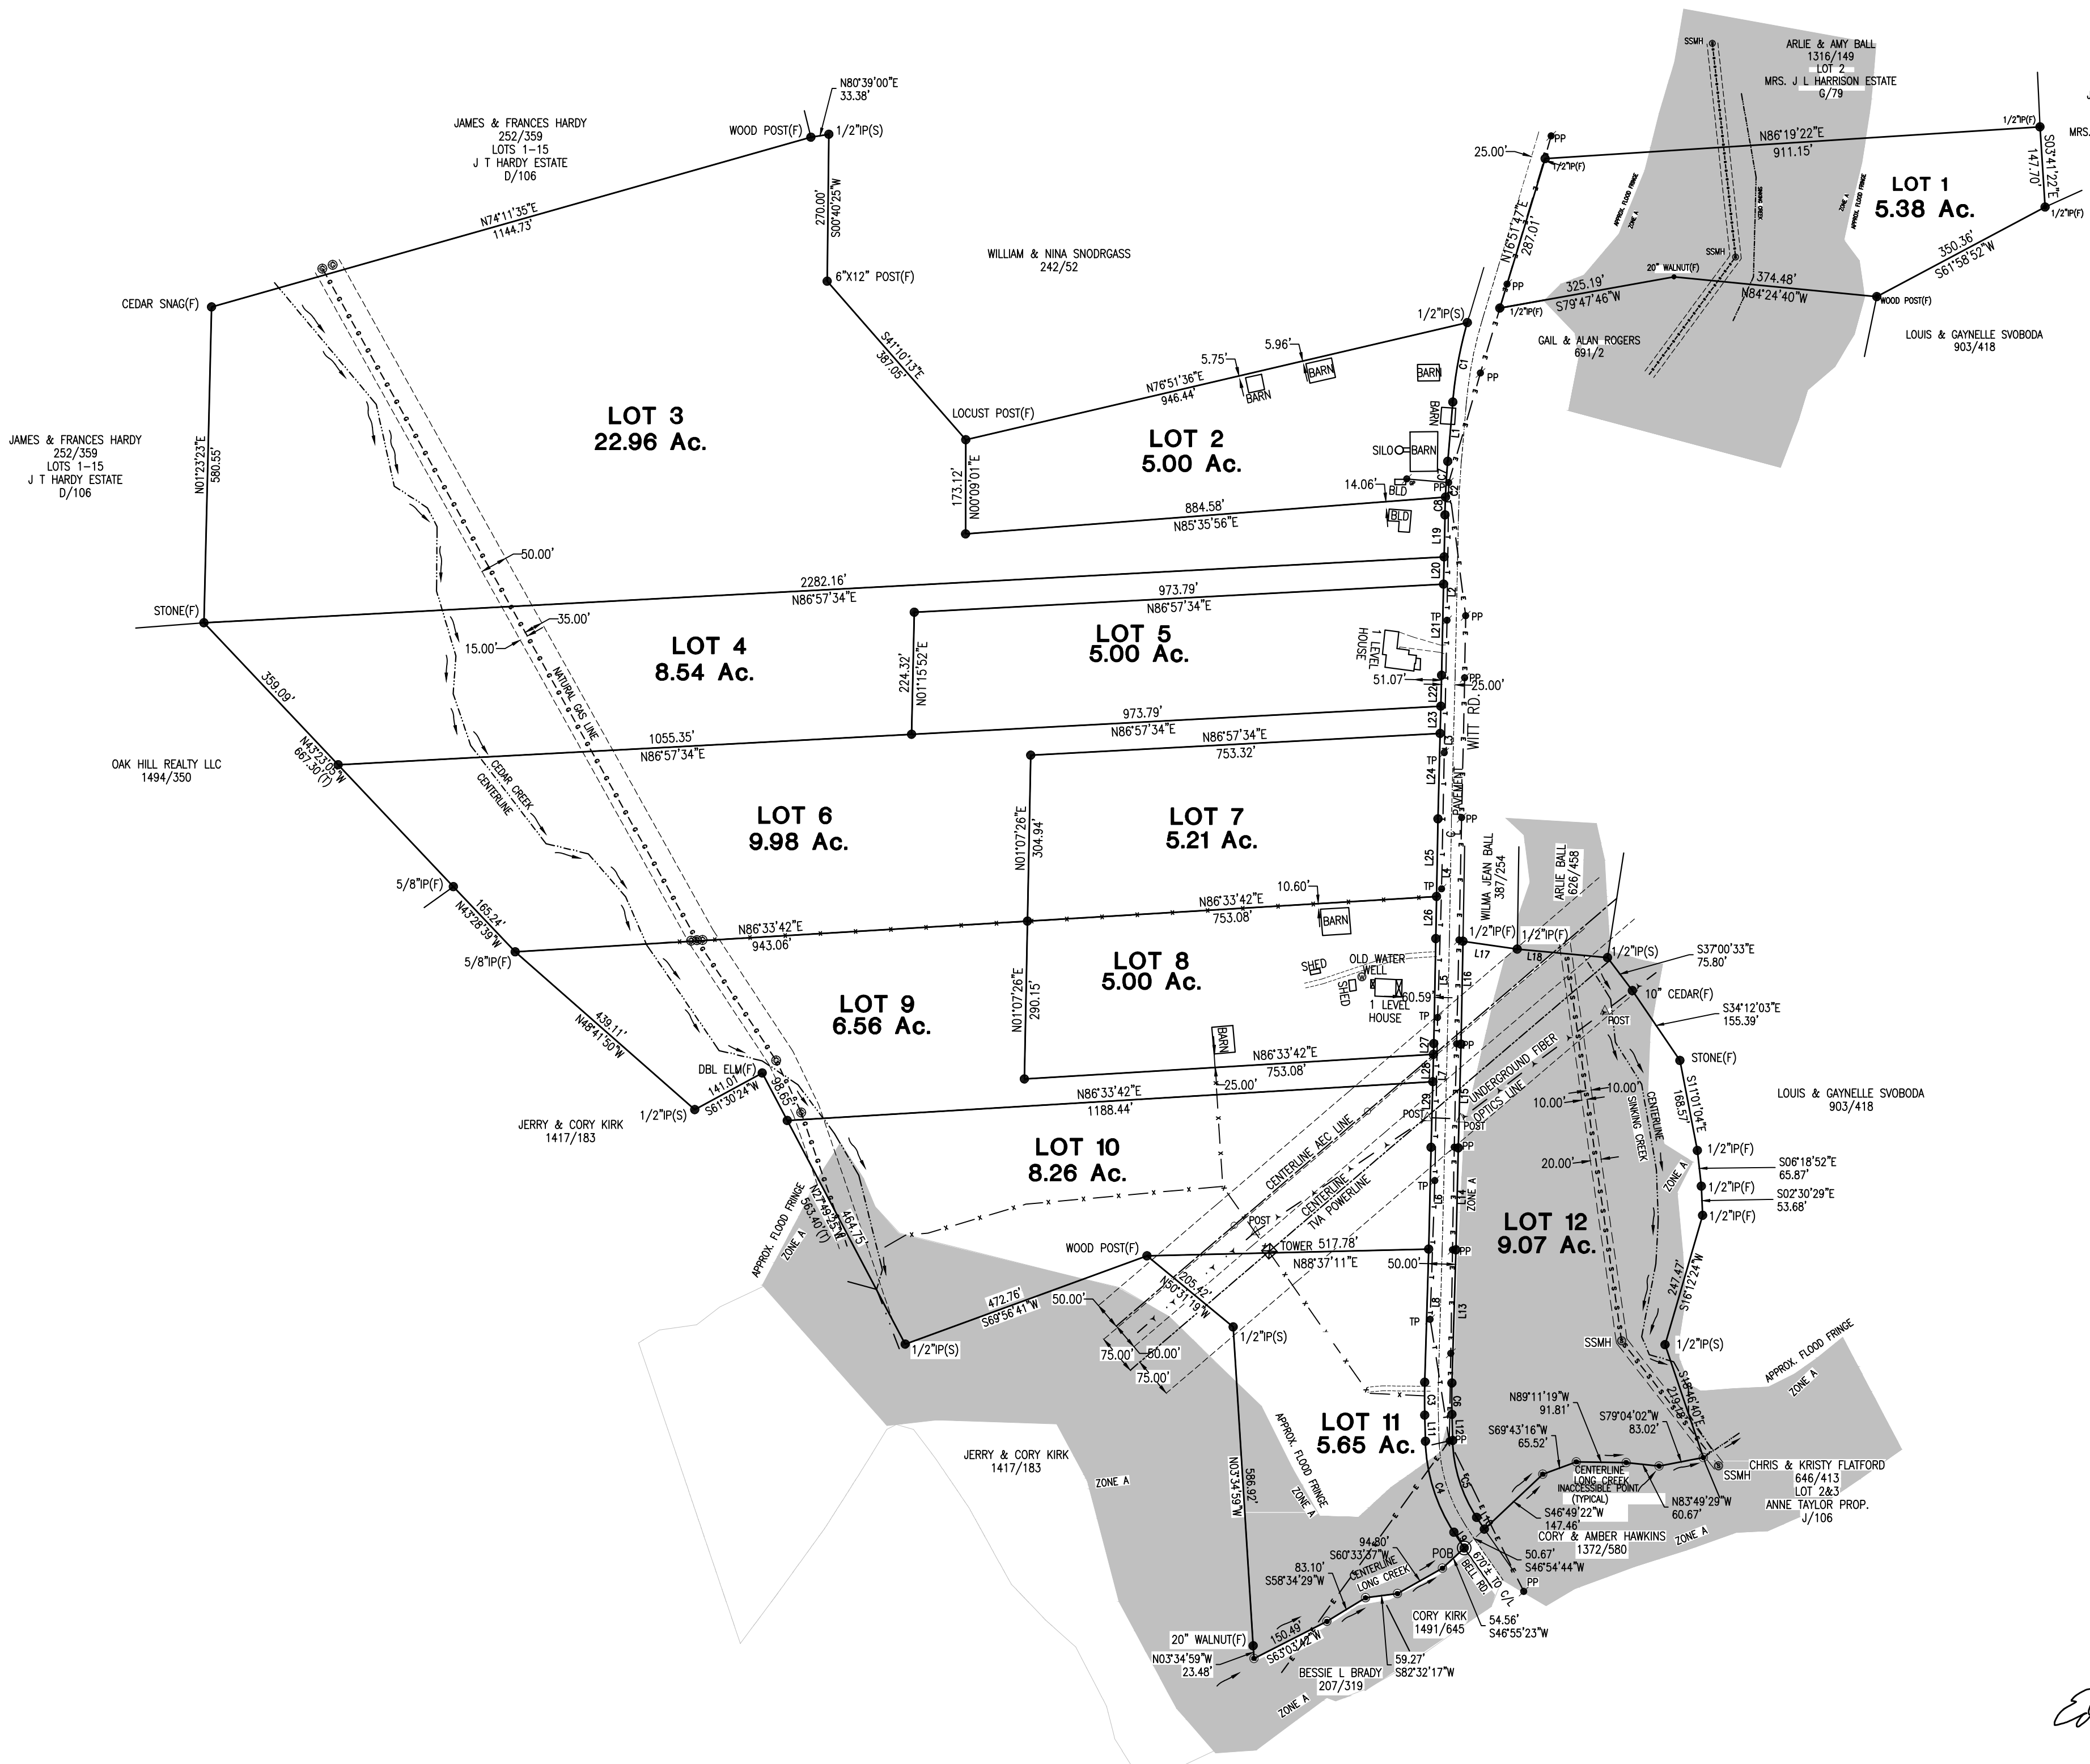

1. **LEGEND**
2. IP Iron Pin
   - (F) Found
   - (S) Set
   - POB Point of Beginning
   - PP Electric Pole
   - TP TELEPHONE POLE
   - GAS MARKER POST

NOTES:
NEW 1/2" IRON PINS SET ON ALL CORNERS UNLESS OTHERWISE NOTED.
PROPERTY CONSISTS OF ELEVEN LOTS WITH A TOTAL AREA OF 91.23 ACRES.
PROPERTY OWNERS:
WILLIAM D & NINA C SNODGRASS
1767 WITT RD.
WHITE PINE, TN. 37890

SURVEY FOR:
WILLIAM D AND NINA C SNODGRASS
Located within the 3rd district of JEFFERSON county, Tennessee
Tax Map/Group/Parcel# 028/-/903.00 Deed Ref. Bk/Pg: 415/244
Tax Map/Group/Parcel# 027/-/042.00 Deed Ref. Bk/Pg: 386/263
SUBDIVISION: LOTS 1&2 JARVIS TESTERMAN FARM (A/74)

Bearing Base: In. State Grid

GARRETT ASSOCIATES
EDDY R. GARRETT, RLS#1544
4839 SHADY RD., STRAWBERRY PLAINS, TN 37871
PHONE: (865)-933-5622 FAX: (865)-933-1277
EMAIL: GARRETT1544@BELL.SOUTH.NET

CURVE	RADIUS	ARC LENGTH	CHORD LENGTH	CHORD BEARING	TANGENT
C1	775.93	148.64	148.41	N10°21'27"E	74.55
C2	1539.52	98.58	98.58	S03°02'07"W	49.31
C3	1542.29	60.47	60.46	S00°00'00"E	30.24
C4	323.08	177.22	175.01	S17°19'11"W	90.90
C5	273.06	149.79	147.92	N17°19'11"W	76.83
C6	983.29	57.59	57.59	N00°00'03"W	28.80
C7	1539.52	65.59	65.58	S03°38'57"W	32.80
C8	1539.52	32.99	32.99	S01°48'53"W	16.50

DATE: 2/20/2020
REVISIONS:
DRAWN BY: GAR TDH
SCALE: 1" = 200'
DRAWING NO. 20-002