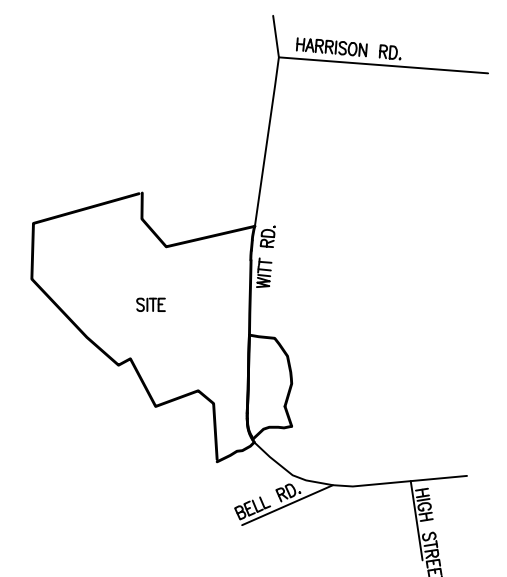

1. **LEGEND**
2. IP Iron Pin
   - (F) Found
   - (S) Set
   - POB Point of Beginning
   - PP Electric Pole
   - TP TELEPHONE POLE
   - GAS MARKER POST

NOTES:
NEW 1/2" IRON PINS SET ON ALL CORNERS UNLESS OTHERWISE NOTED.
PROPERTY CONSISTS OF ELEVEN LOTS WITH A TOTAL AREA OF 91.23 ACRES.
PROPERTY OWNERS:
WILLIAM D & NINA C SNODGRASS
1767 WITT RD.
WHITE PINE, TN. 37890