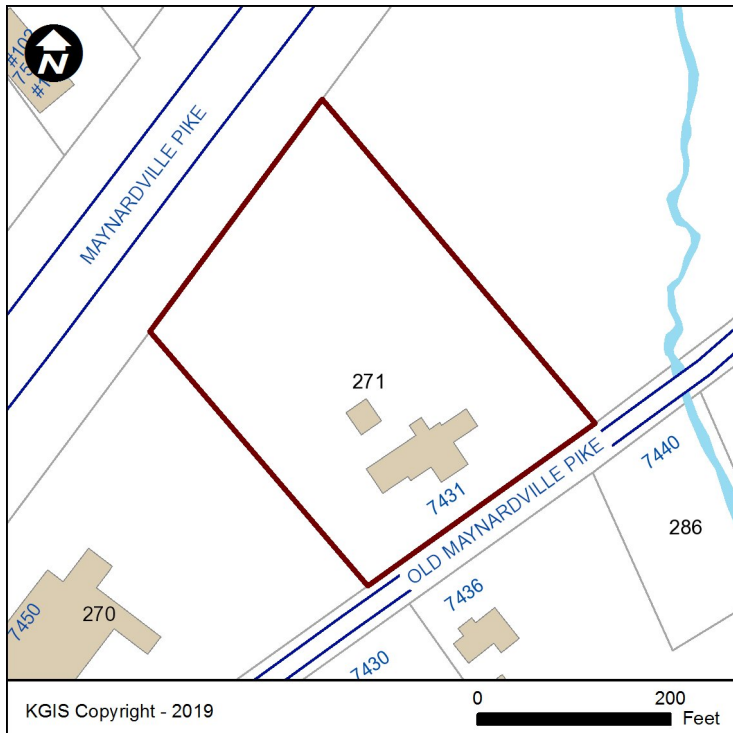

Parcel 028 271 - Property Map and Details Report

Property Information

Parcel ID:	028 271
Location Address:	7431 OLD MAYNARDVILLE PIKE
CLT Map:	28
Insert:	
Group:	
Condo Letter:	
Parcel:	271
Parcel Type:	
District:	E6
Ward:	
City Block:	
Subdivision:	
Rec. Acreage:	0
Calc. Acreage:	2.80
Recorded Plat:	-
Recorded Deed:	1468 - 138
Deed Type:	Deed:Special Wa
Deed Date:	11/17/1971

Address Information

Site Address: 7431 OLD MAYNARDVILLE PIKE
KNOXVILLE - 37938

Address Type: RESIDENTIAL

Site Name:

Owner Information

WRIGHT JOE E & M CHRISTINE
7431 OLD MAYNARDVILLE PIKE
KNOXVILLE, TN 37938