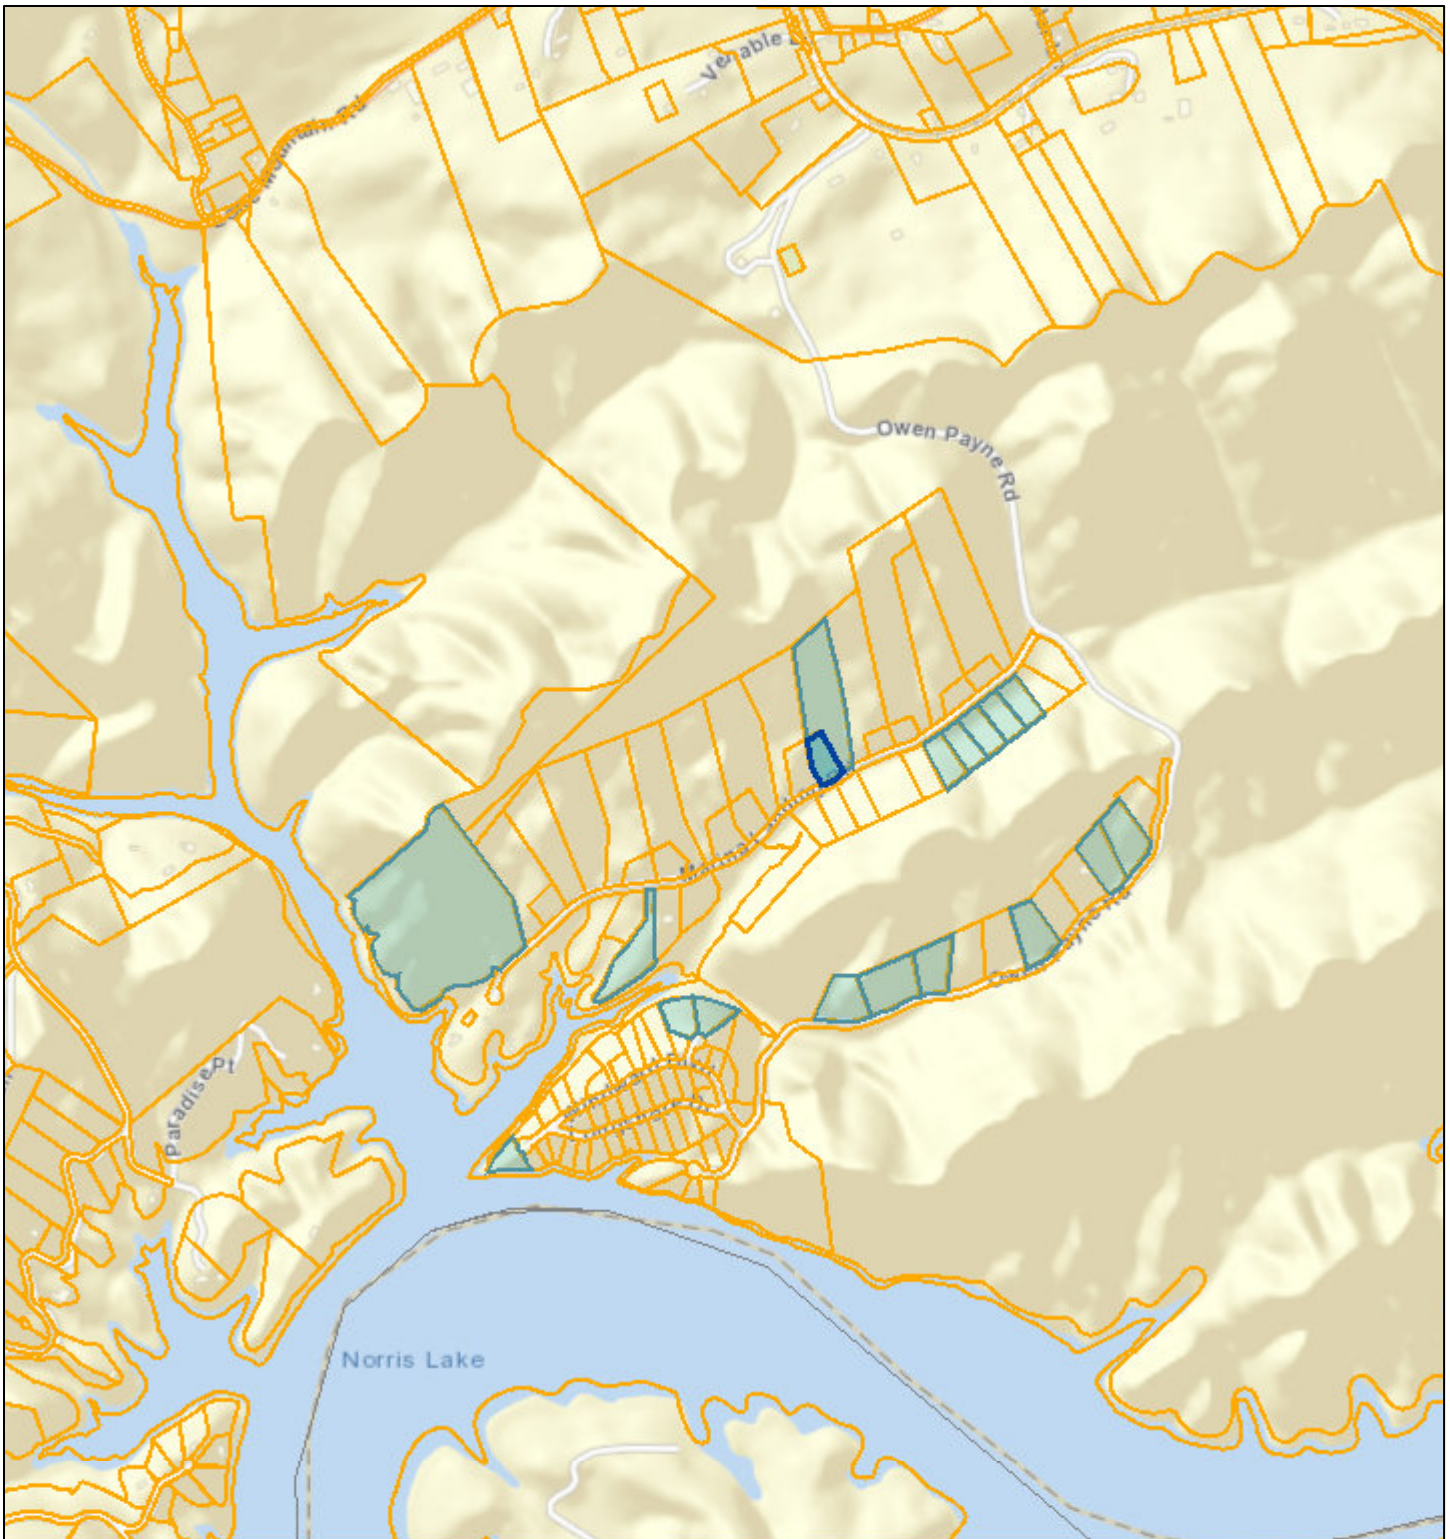

Claiborne County - Parcel: 126L B 030.00

Date: April 23, 2019
County: Claiborne
Owner: JE BECCUMN LLC
Address: MARINA LANDING RD
Parcel Number: 126L B 030.00
Deeded Acreage: 0
Calculated Acreage: 0
Date of Imagery: 2015

TN Comptroller - OLG
State of Tennessee, Comptroller of the Treasury, Office of Local Government
(OLG)
Sources: Esri, HERE, Garmin, USGS, Intermap, INCREMENT P, NRCan,
Esri Japan, METI, Esri China (Hong Kong), Esri Korea, Esri (Thailand),

The property lines are compiled from information maintained by your local county Assessor's office but are not conclusive evidence of property ownership in any court of law.