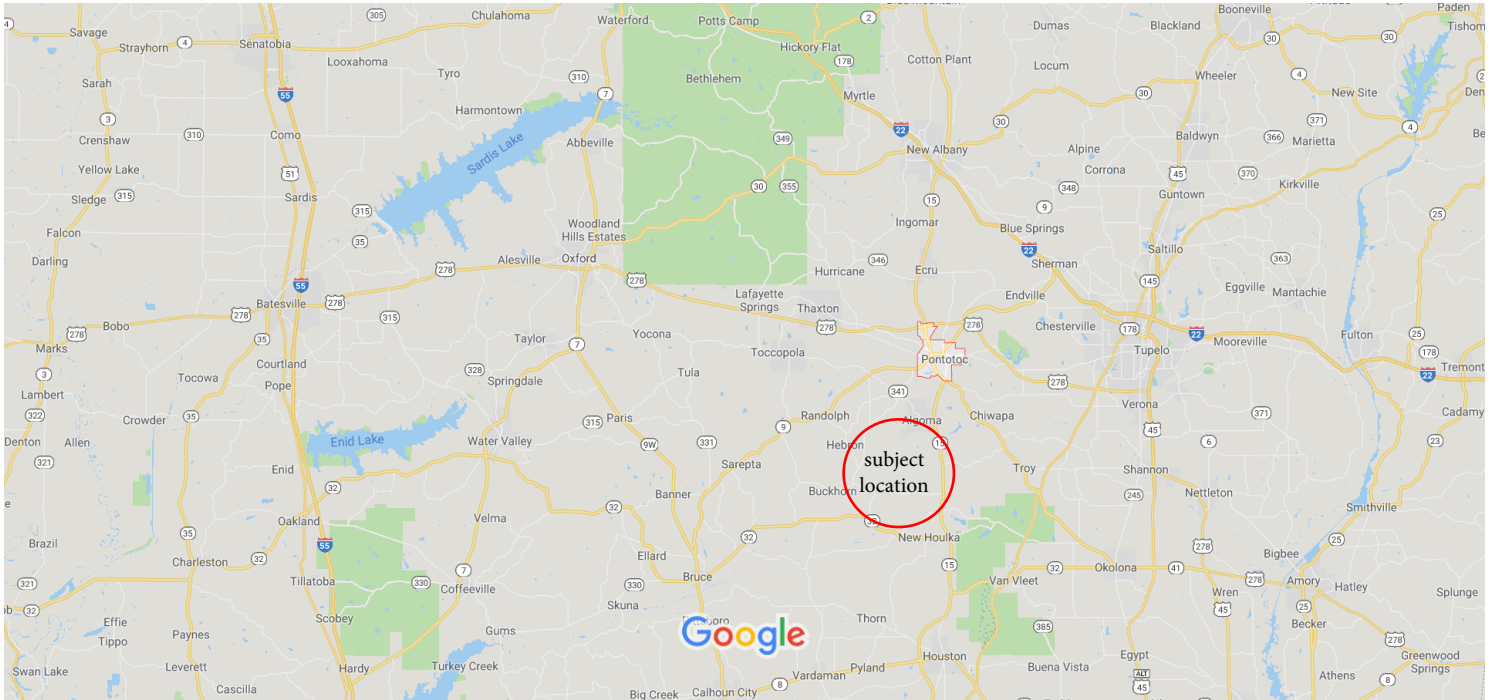

# Pontotoc

Map data ©2019 Google 5 mi

## Pontotoc

Mississippi 38863

Cloudy · 53°F  
7:32 AM

## Quick Facts

Pontotoc is a city in, and the county seat of, Pontotoc County, Mississippi, located to the west of the much larger city of Tupelo. The population was 5,625 at the 2010 census. [Wikipedia](#)