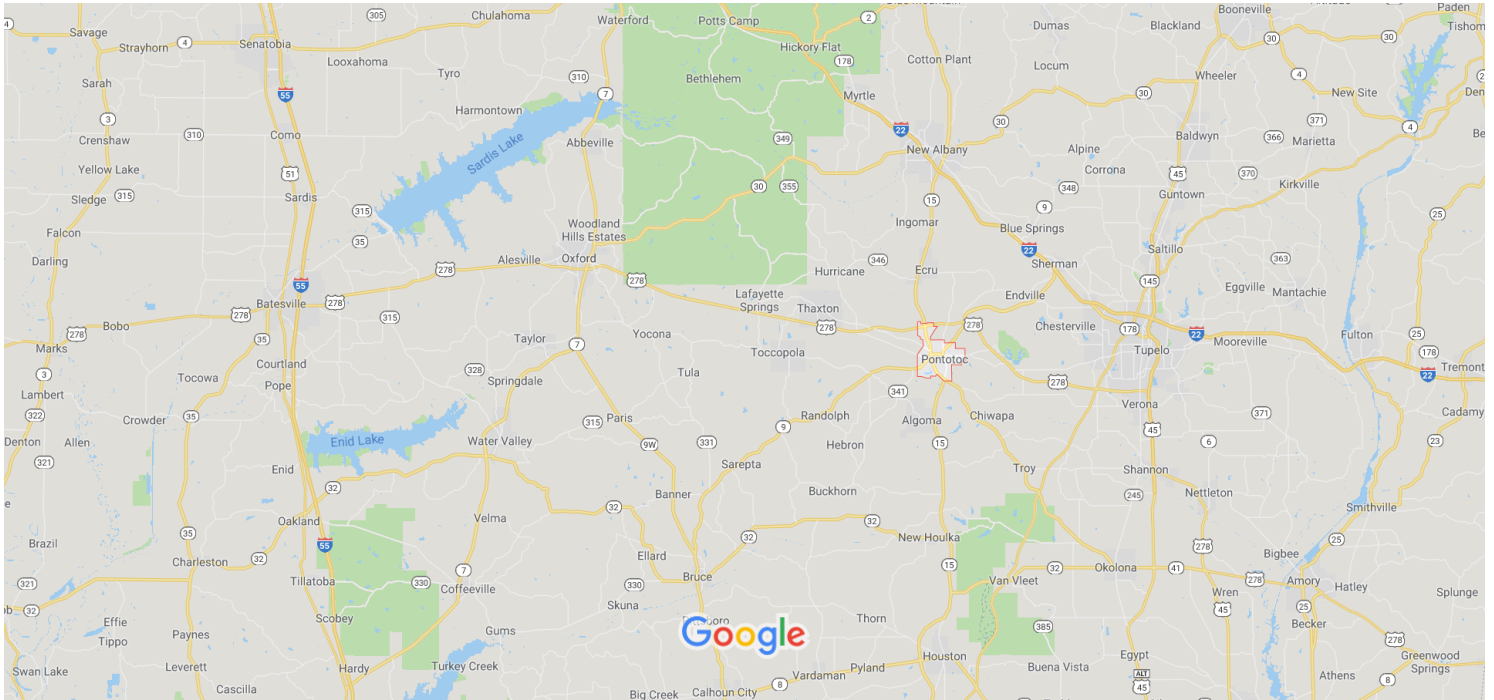

Pontotoc

Map data ©2019 Google 5 mi

Pontotoc

Mississippi 38863

Cloudy · 53°F
7:32 AM

Photos

Quick facts

Quick Facts

Pontotoc is a city in, and the county seat of, Pontotoc County, Mississippi, located to the west of the much larger city of Tupelo. The population was 5,625 at the 2010 census. [Wikipedia](#)

Hotels

3-star averaging \$105 [View Hotels](#)