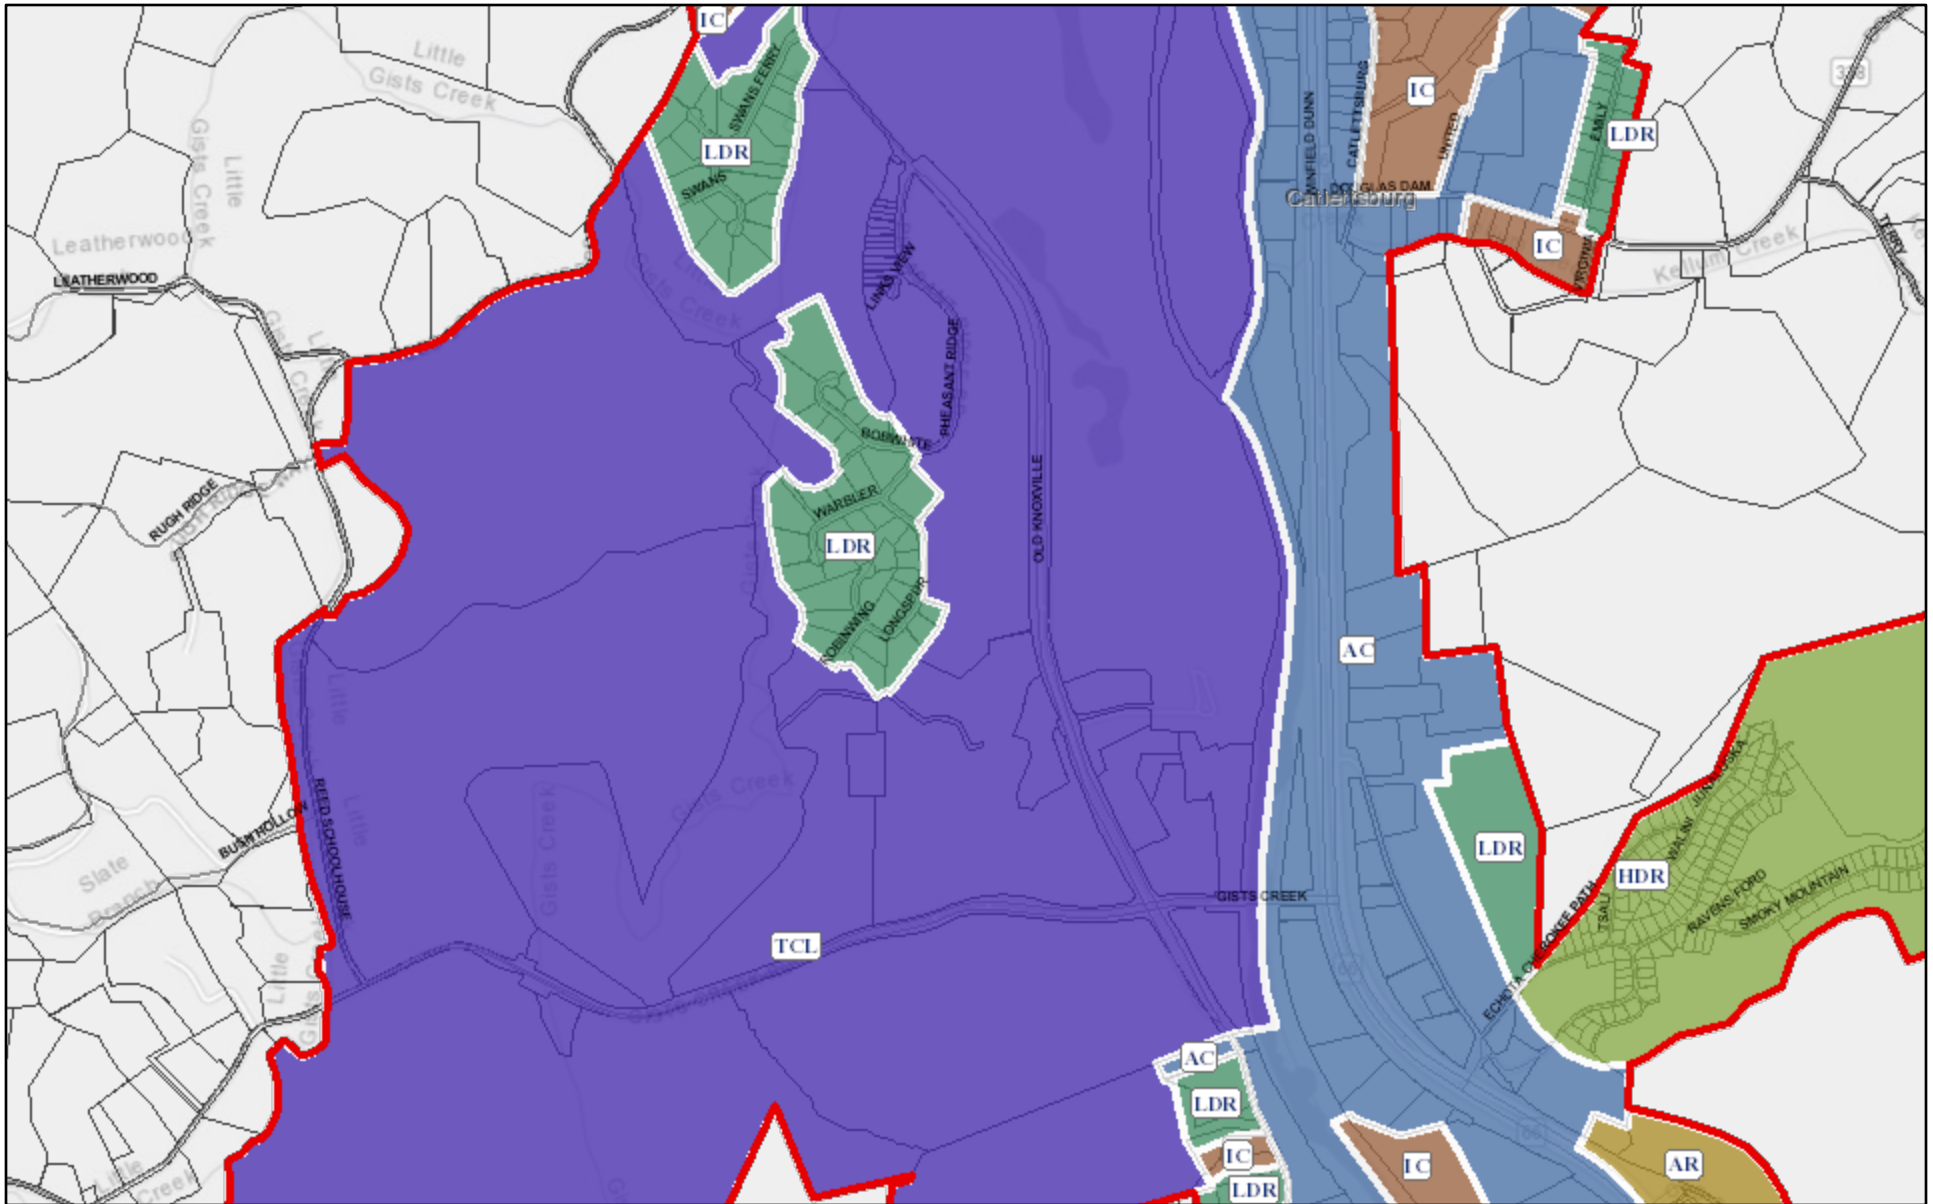

# City of Sevierville Zoning Web Map

February 11, 2019

- |                  |                                      |                                      |
|------------------|--------------------------------------|--------------------------------------|
| Parcels          | AR: Agriculture Residential District | NC: Neighborhood Commercial District |
| Road Centerlines | TC: Town Center                      | IC: Intermediate Commercial District |
|                  |                                      | AC: Arterial Commercial District     |

Esri, HERE, Garmin, © OpenStreetMap contributors, and the GIS user community