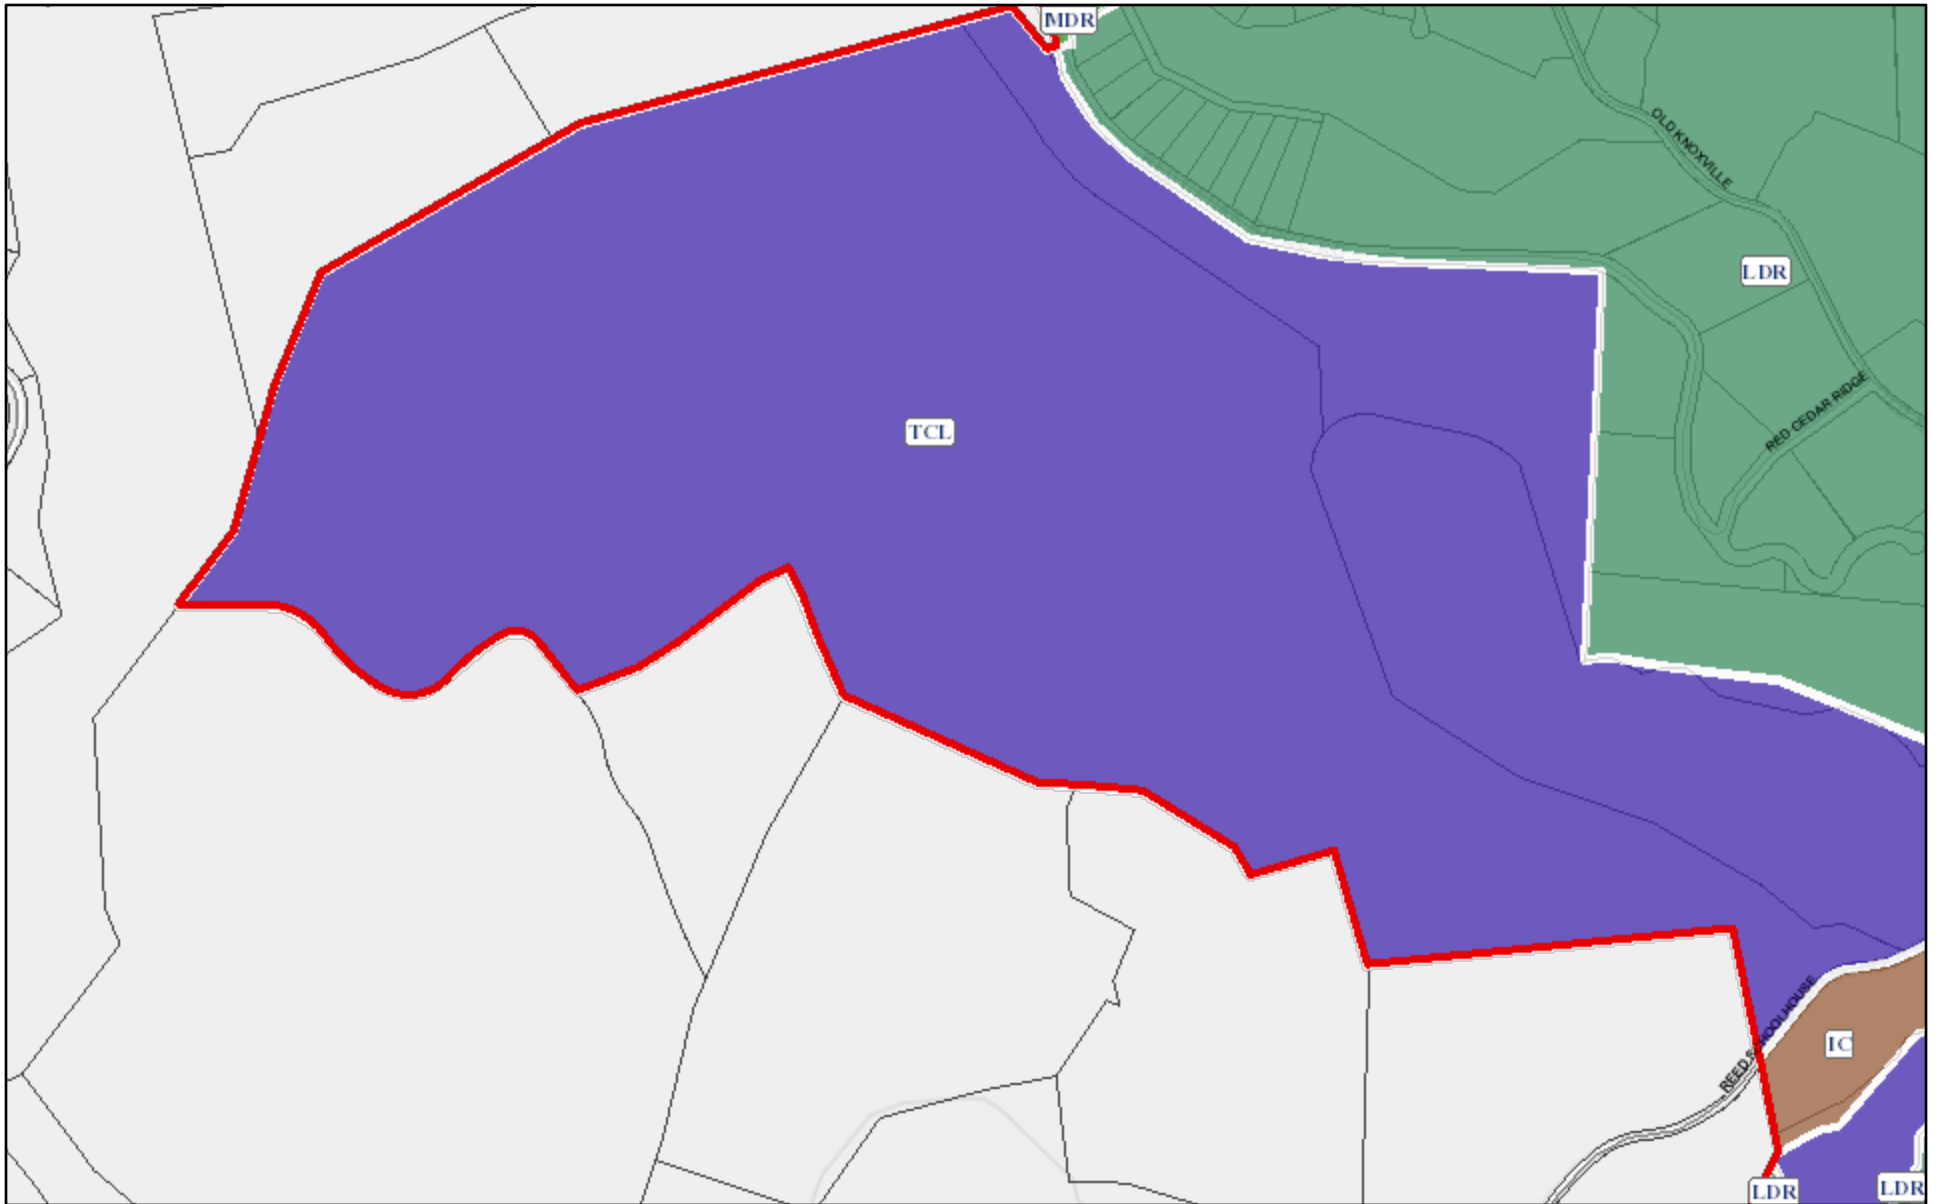

City of Sevierville Zoning Web Map

February 11, 2019

- | | | |
|--------------------|--|--|
| □ Parcels | Sevierville City Zoning | ■ NC: Neighborhood Commercial District |
| — Road Centerlines | ■ AR: Agriculture Residential District | ■ IC: Intermediate Commercial District |
| | ■ TC: Town Center | ■ AC: Arterial Commercial District |

Esri, HERE, Garmin, © OpenStreetMap contributors, and the GIS user community

City of Sevierville
Public Maps
This map is for reference purposes only