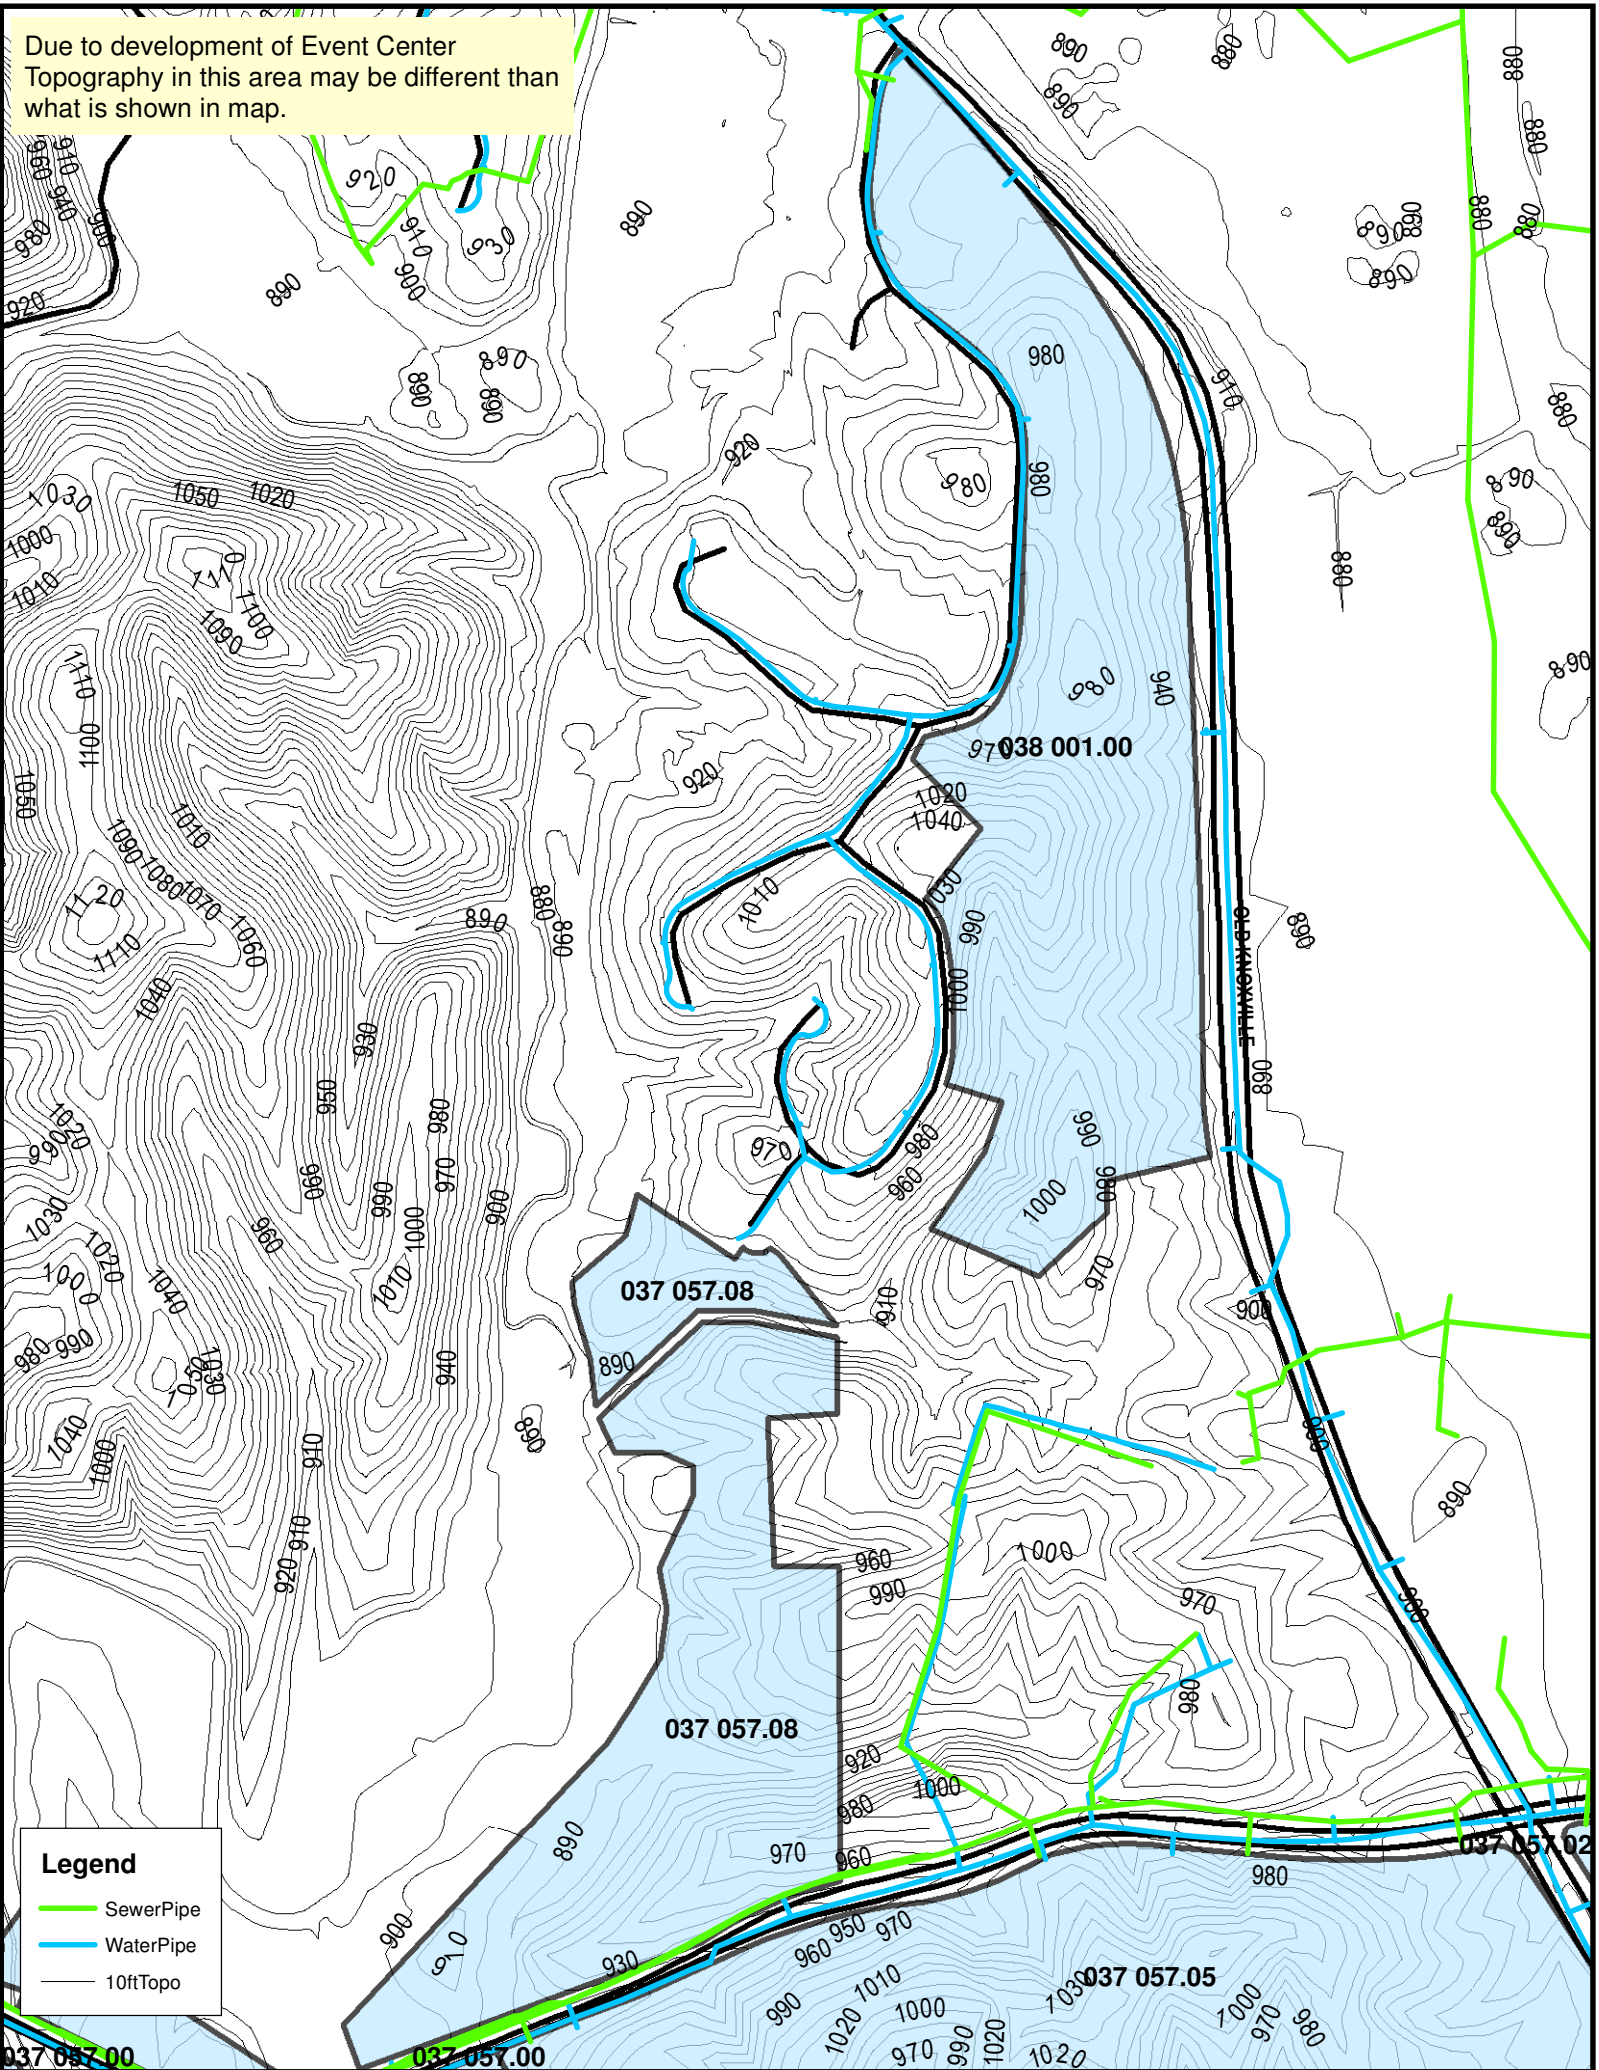

Due to development of Event Center
Topography in this area may be different than
what is shown in map.

- Legend**
- Sewer Pipe
 - Water Pipe
 - 10ft Topo