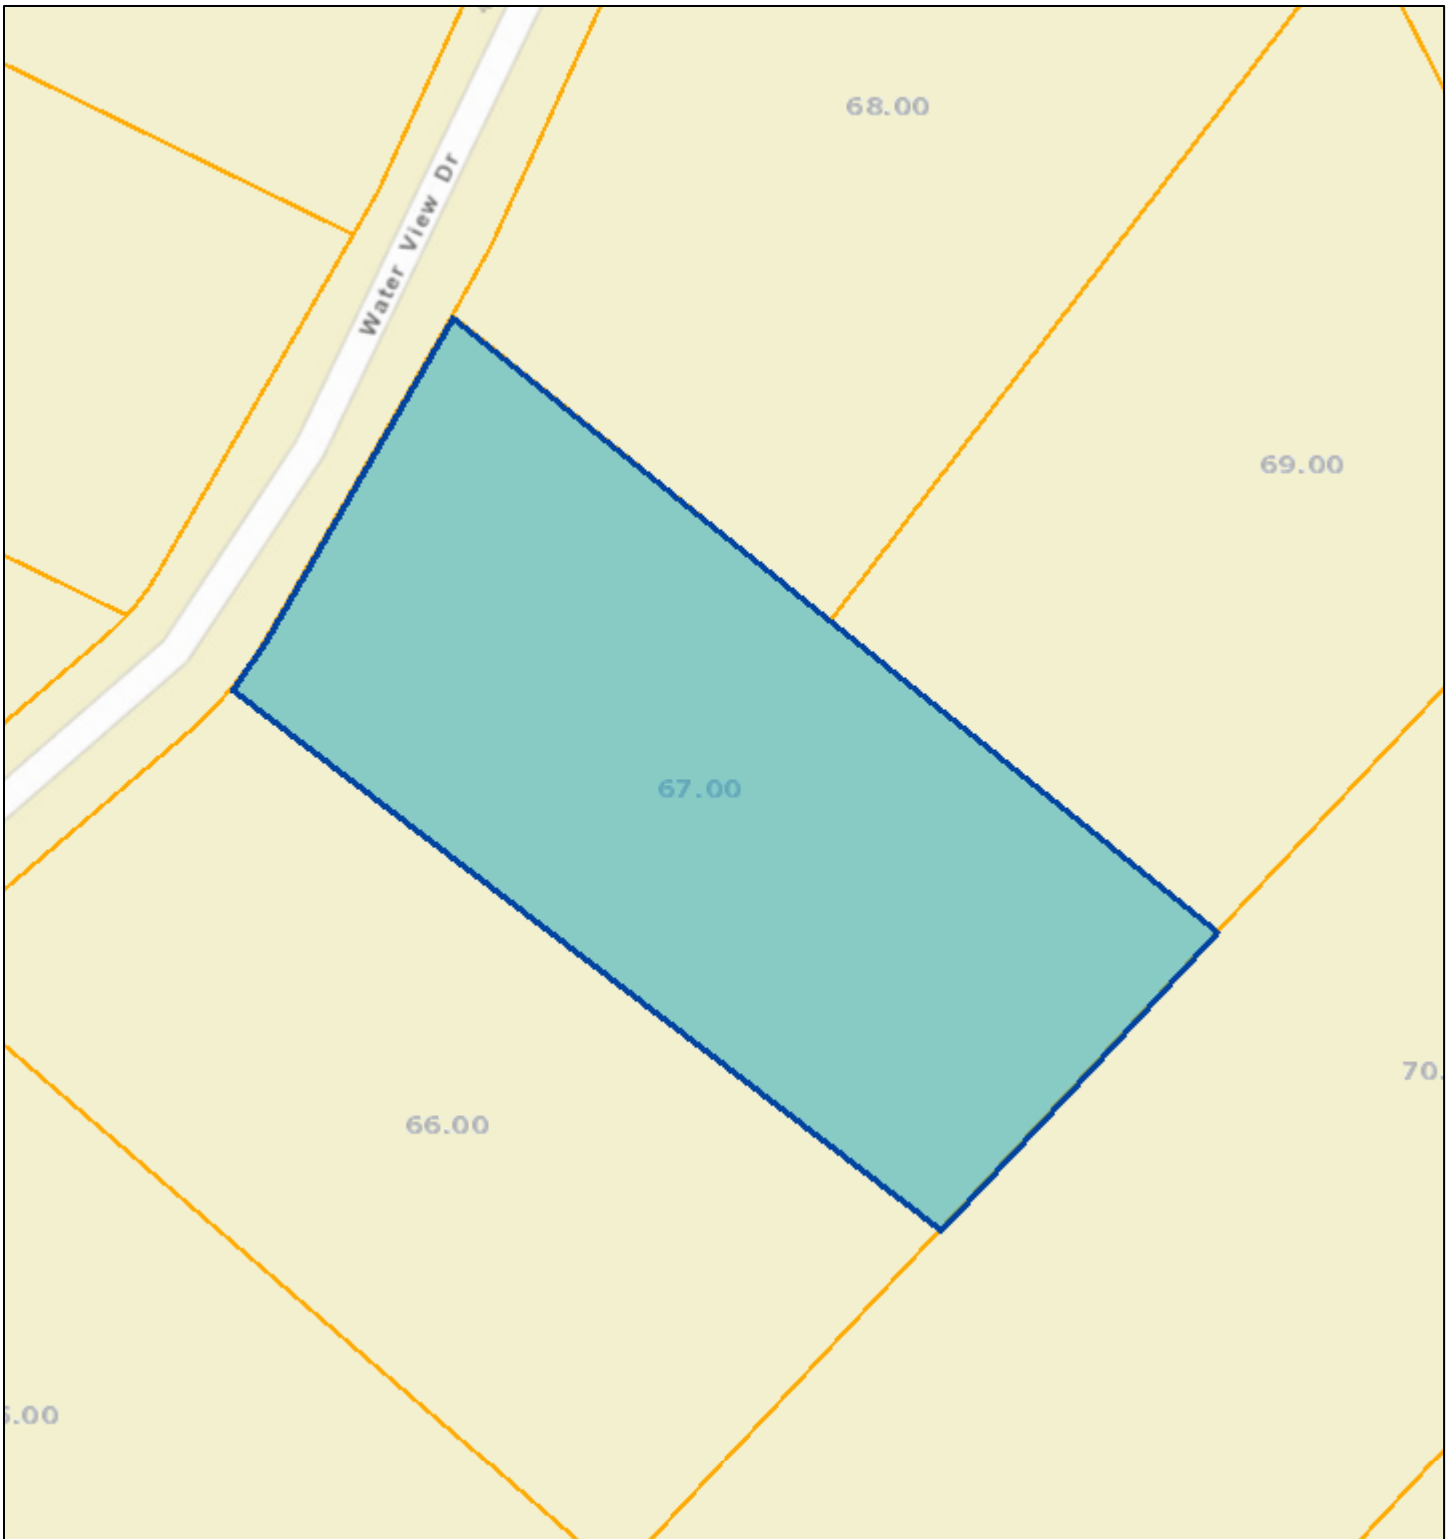

Roane County - Parcel: 086 067.00

Date: February 20, 2019  
County: Roane  
Owner: JEFFERSON FEDERAL BANK  
Address: WATER VIEW DR  
Parcel Number: 086 067.00  
Deeded Acreage: 0  
Calculated Acreage: 0  
Date of Imagery: 2015

The property lines are compiled from information maintained by your local county Assessor's office but are not conclusive evidence of property ownership in any court of law.