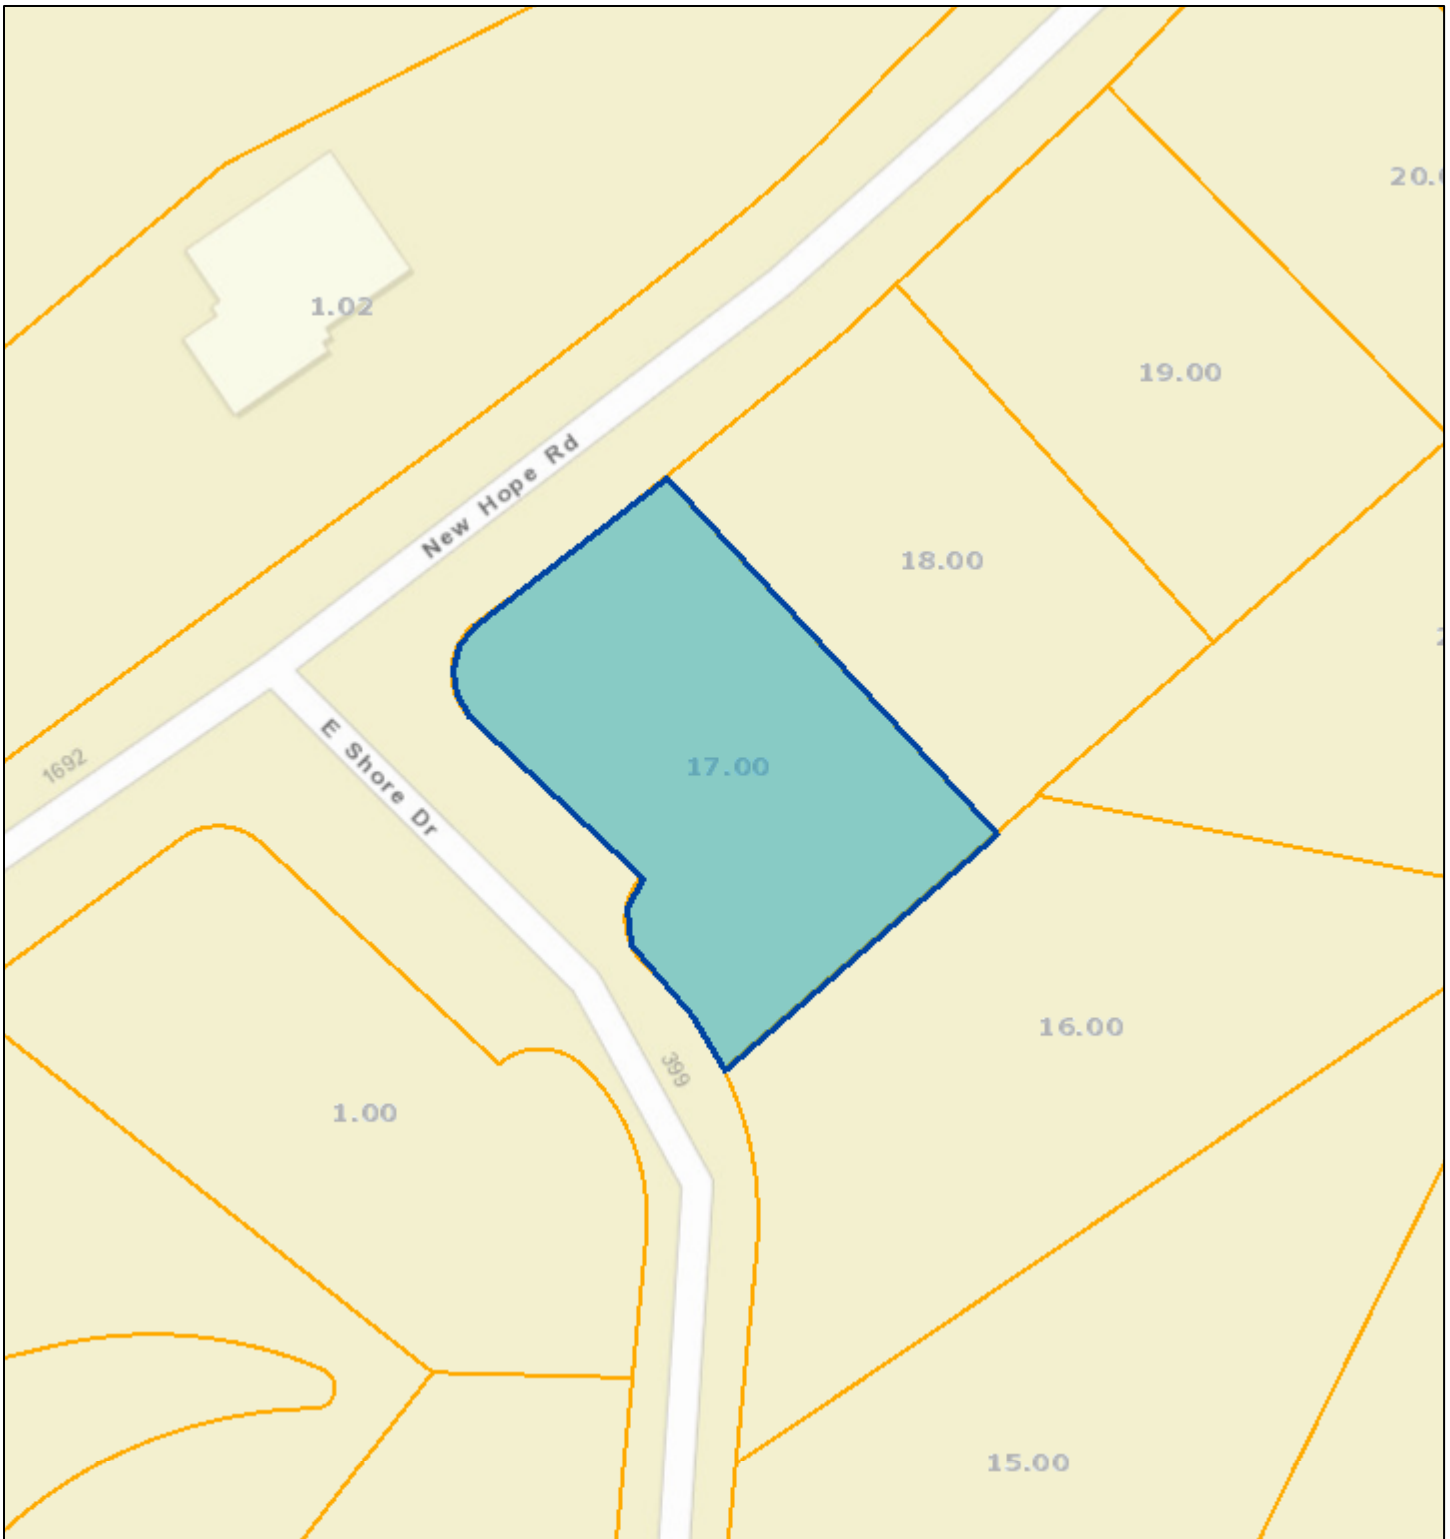

Roane County - Parcel: 095D C 017.00

Date: February 20, 2019
County: Roane
Owner: JEFFERSON FEDERAL BANK
Address: EAST SHORE DR
Parcel Number: 095D C 017.00
Deeded Acreage: 0
Calculated Acreage: 0
Date of Imagery: 2015