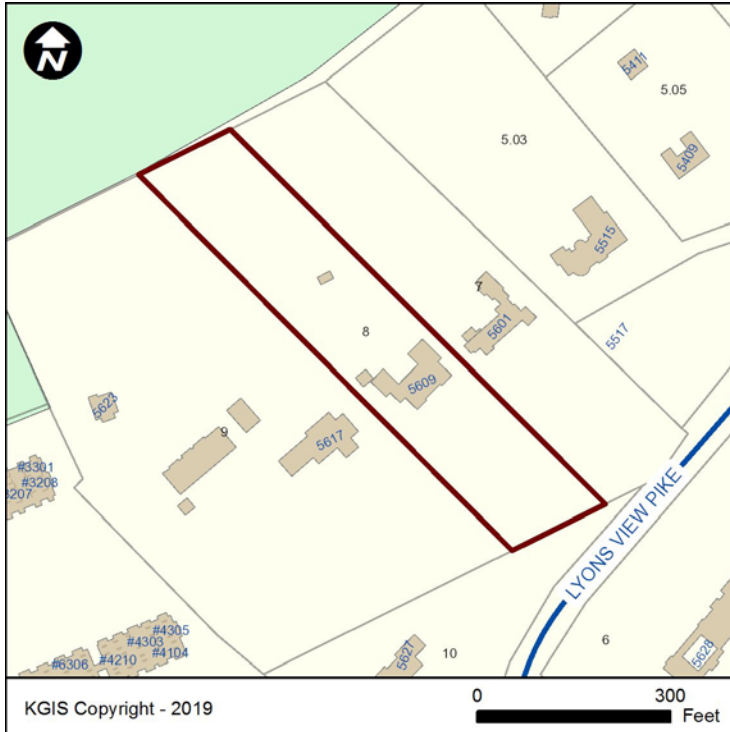

Parcel 121BD008 - Property Map and Details Report

Property Information

Parcel ID: 121BD008
 Location Address: 5609 LYONS VIEW PIKE
 CLT Map: 121
 Insert: B
 Group: D
 Condo Letter:
 Parcel: 8
 Parcel Type:
 District: 49
 Ward:
 City Block: 49310
 Subdivision: EDWARD J MCMILLAN
 Rec. Acreage: 0
 Calc. Acreage: 3
 Recorded Plat: 23 - 62
 Recorded Deed: 20170201 - 0047727
 Deed Type: Deed:Executor's
 Deed Date: 2/1/2017

Address Information

Site Address: 5609 LYONS VIEW PIKE
 KNOXVILLE - 37919
 Address Type: RESIDENTIAL
 Site Name:

Owner Information

RODGERS COWAN III
 PO BOX 10766
 KNOXVILLE, TN 37939

The owner information shown in this section does **not** necessarily reflect the person(s) responsible for Last Year's property taxes. Report any errors to the Knox County Property Assessor's office at (865) 215-2365.