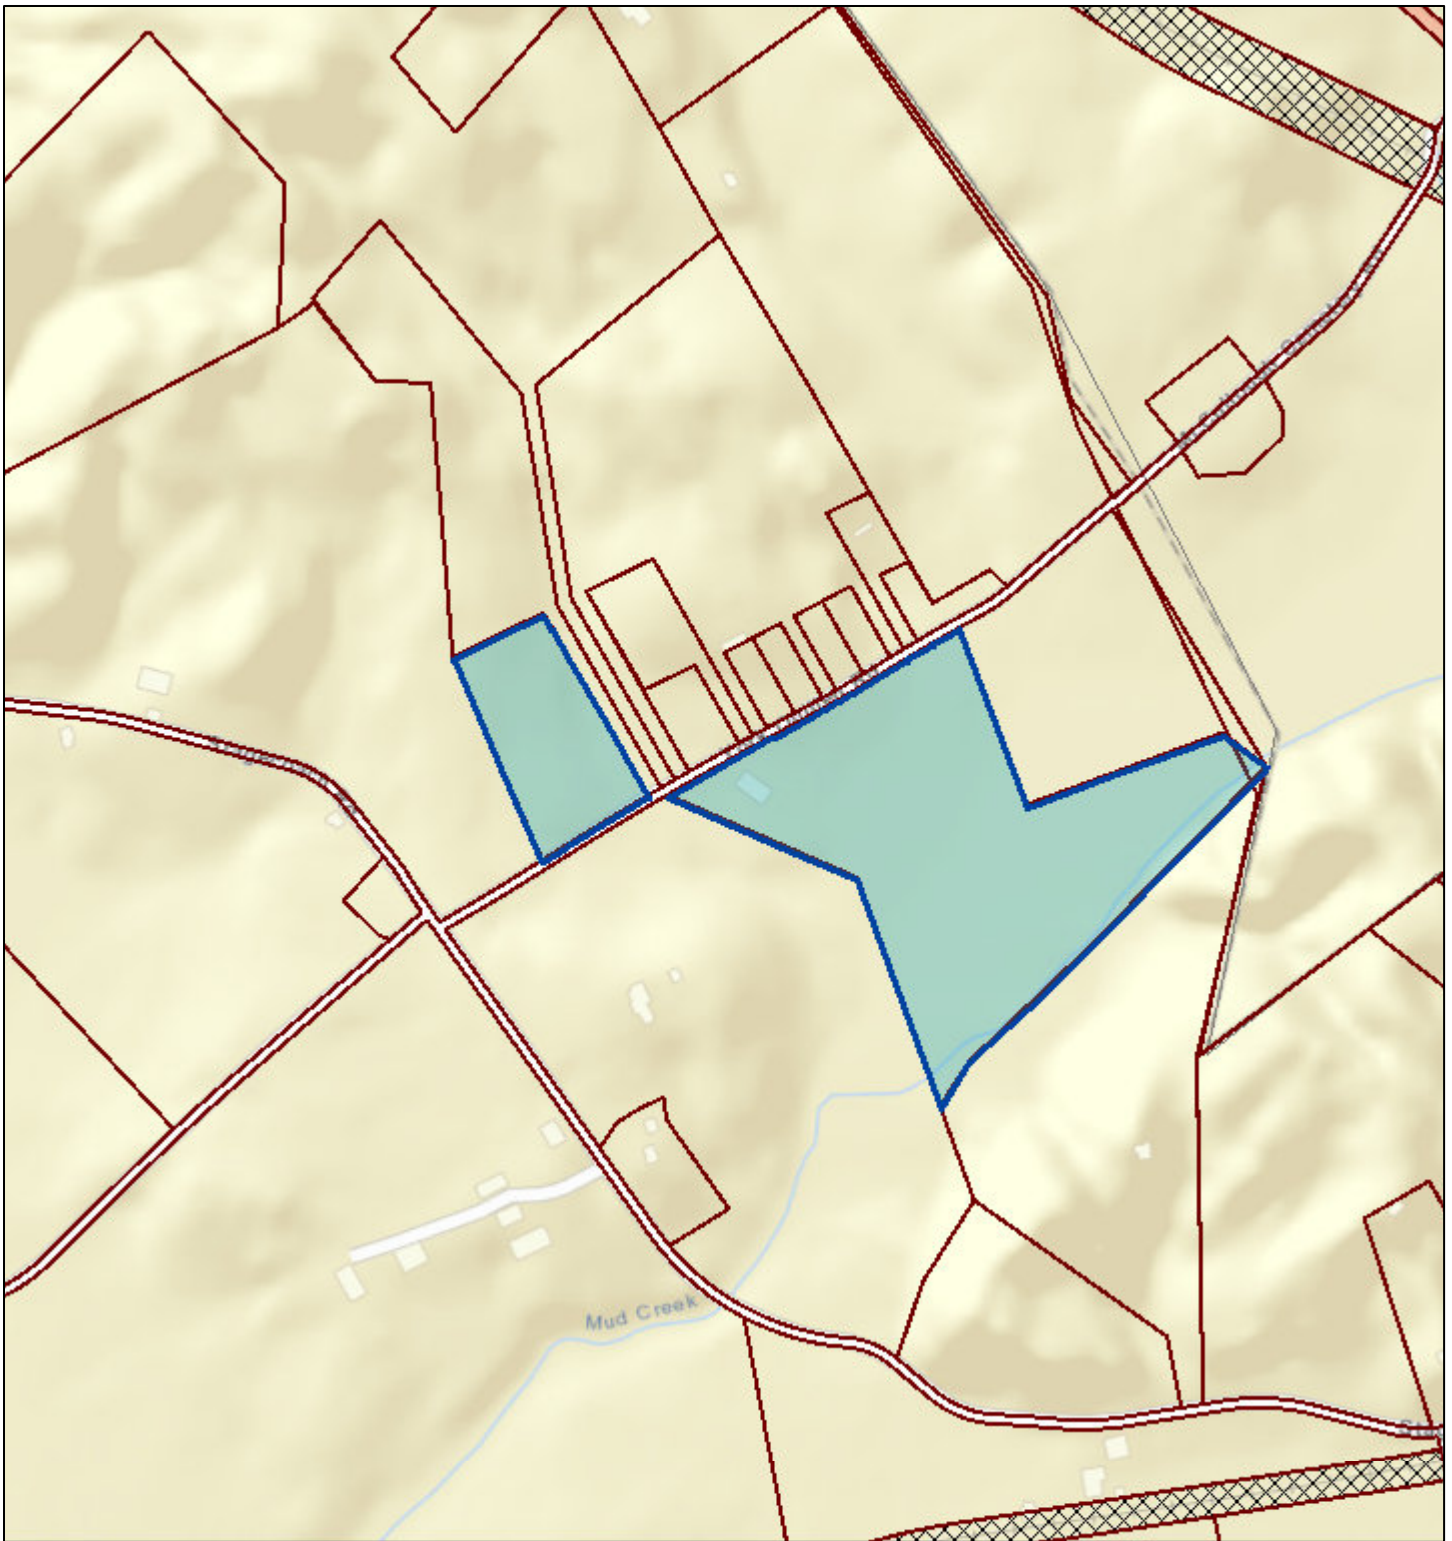

Hamblen County - Parcel: 021 007.02

Date: October 2, 2018
County: Hamblen
Owner: JENKINS AGRICULTURAL &
Address: YORK QUILLEN RD
Parcel Number: 021 007.02
Deeded Acreage: 29.14
Calculated Acreage: 0
Date of Imagery: 2015

TN Comptroller - OLG
State of Tennessee, Comptroller of the Treasury, Office of Local Government
(OLG)
Sources: Esri, HERE, Garmin, USGS, Intermap, INCREMENT P, NRCan,
Esri Japan, METI, Esri China (Hong Kong), Esri Korea, Esri (Thailand),

The property lines are compiled from information maintained by your local county Assessor's office but are not conclusive evidence of property ownership in any court of law.