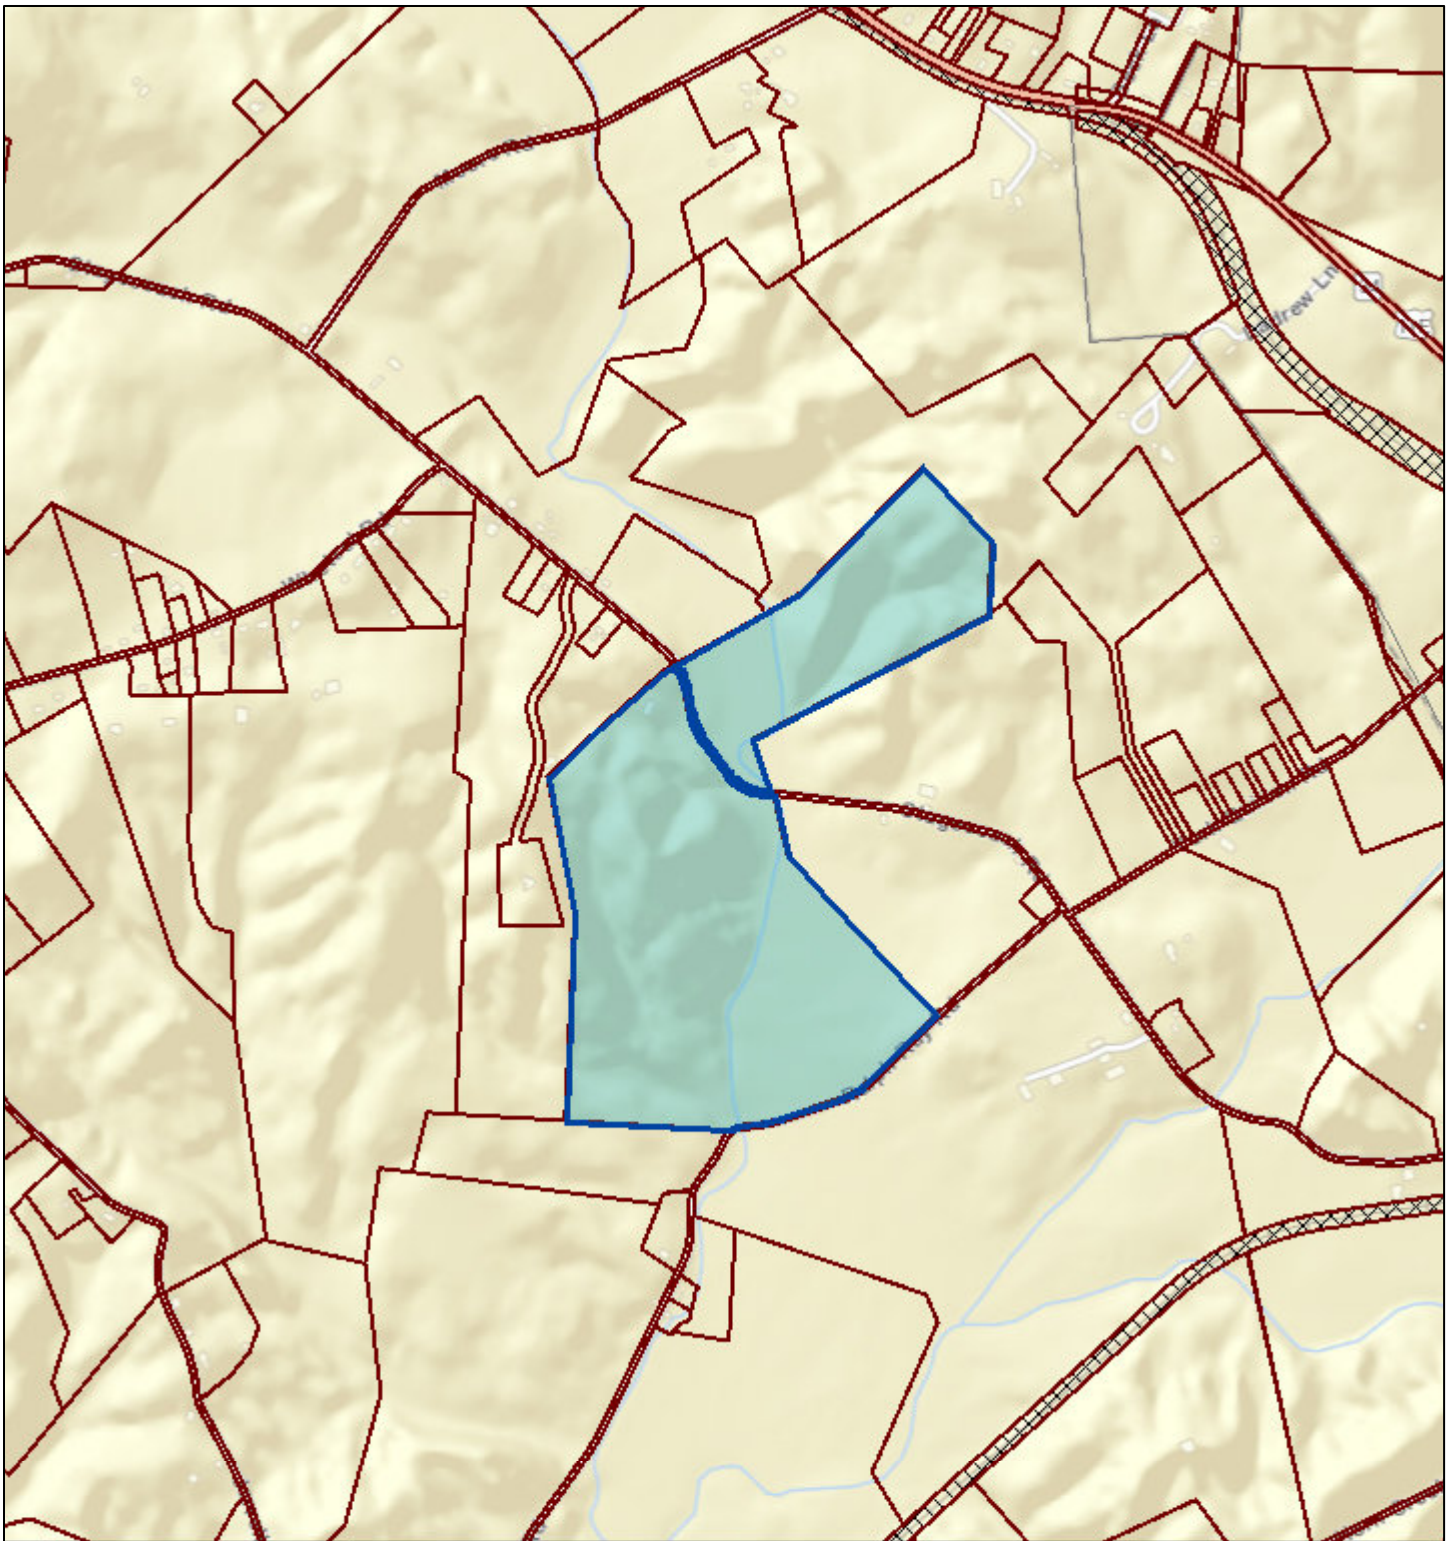

# Hamblen County - Parcel: 020 100.00

Date: October 2, 2018  
County: Hamblen  
Owner: JENKINS AGRICULTURAL &  
Address: STAGECOACH RD 8395  
Parcel Number: 020 100.00  
Deeded Acreage: 139.95  
Calculated Acreage: 0  
Date of Imagery: 2015

TN Comptroller - OLG  
State of Tennessee, Comptroller of the Treasury, Office of Local Government  
(OLG)  
Sources: Esri, HERE, Garmin, USGS, Intermap, INCREMENT P, NRCan,  
Esri Japan, METI, Esri China (Hong Kong), Esri Korea, Esri (Thailand),

The property lines are compiled from information maintained by your local county Assessor's office but are not conclusive evidence of property ownership in any court of law.