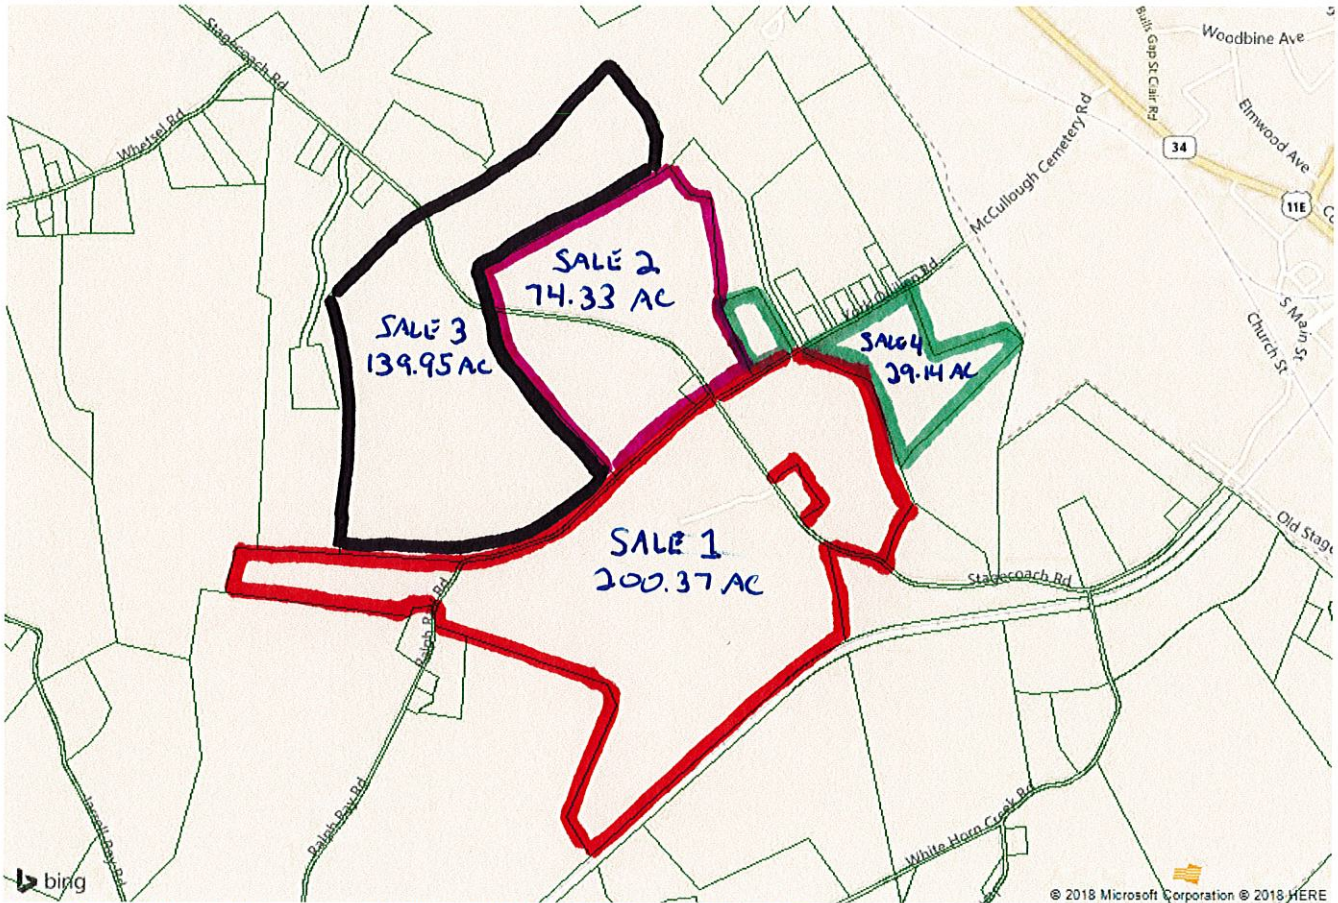

# CRS Bing™ Map

Map for Parcel Address: 8501 Stagecoach Rd Bulls Gap, TN 37711-6013, Parcel ID: 021 007.00

COPYRIGHT © 2018 COURTHOUSE RETRIEVAL SYSTEM. ALL RIGHTS RESERVED.  
Information Deemed Reliable But Not Guaranteed.  
Contact Us at (800) 374-7488 ext 3 for Help.

444.79 TOTAL ACRES