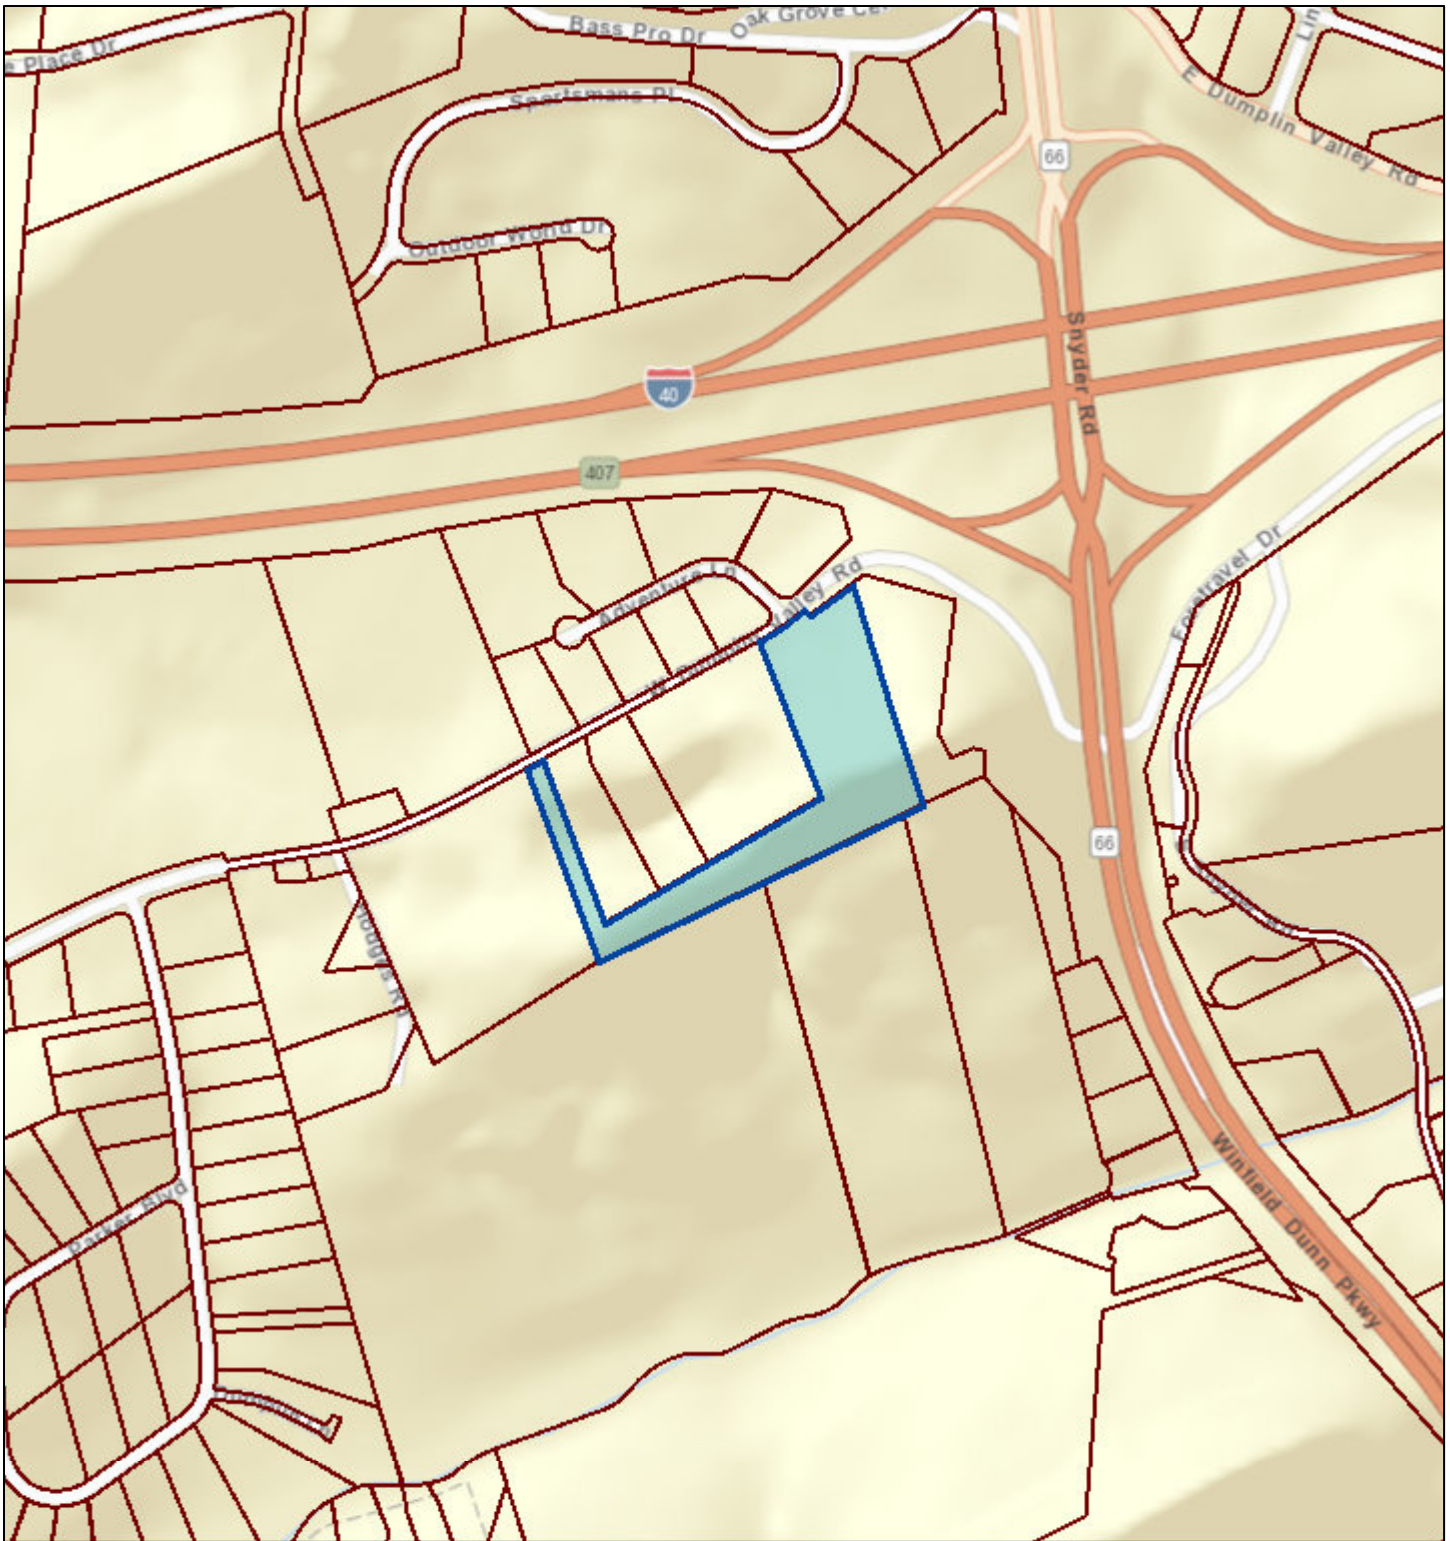

Sevier County - Parcel: 008 110.00

Date: April 17, 2018  
County: Sevier  
Owner: HICKORY HILL PROPERTIES LP  
Address: W DUMPLIN VALLEY RD  
Parcel Number: 008 110.00  
Deeded Acreage: 8.4  
Calculated Acreage: 8.4  
Date of Imagery: 2015

The property lines are compiled from information maintained by your local county Assessor's office but are not conclusive evidence of property ownership in any court of law.