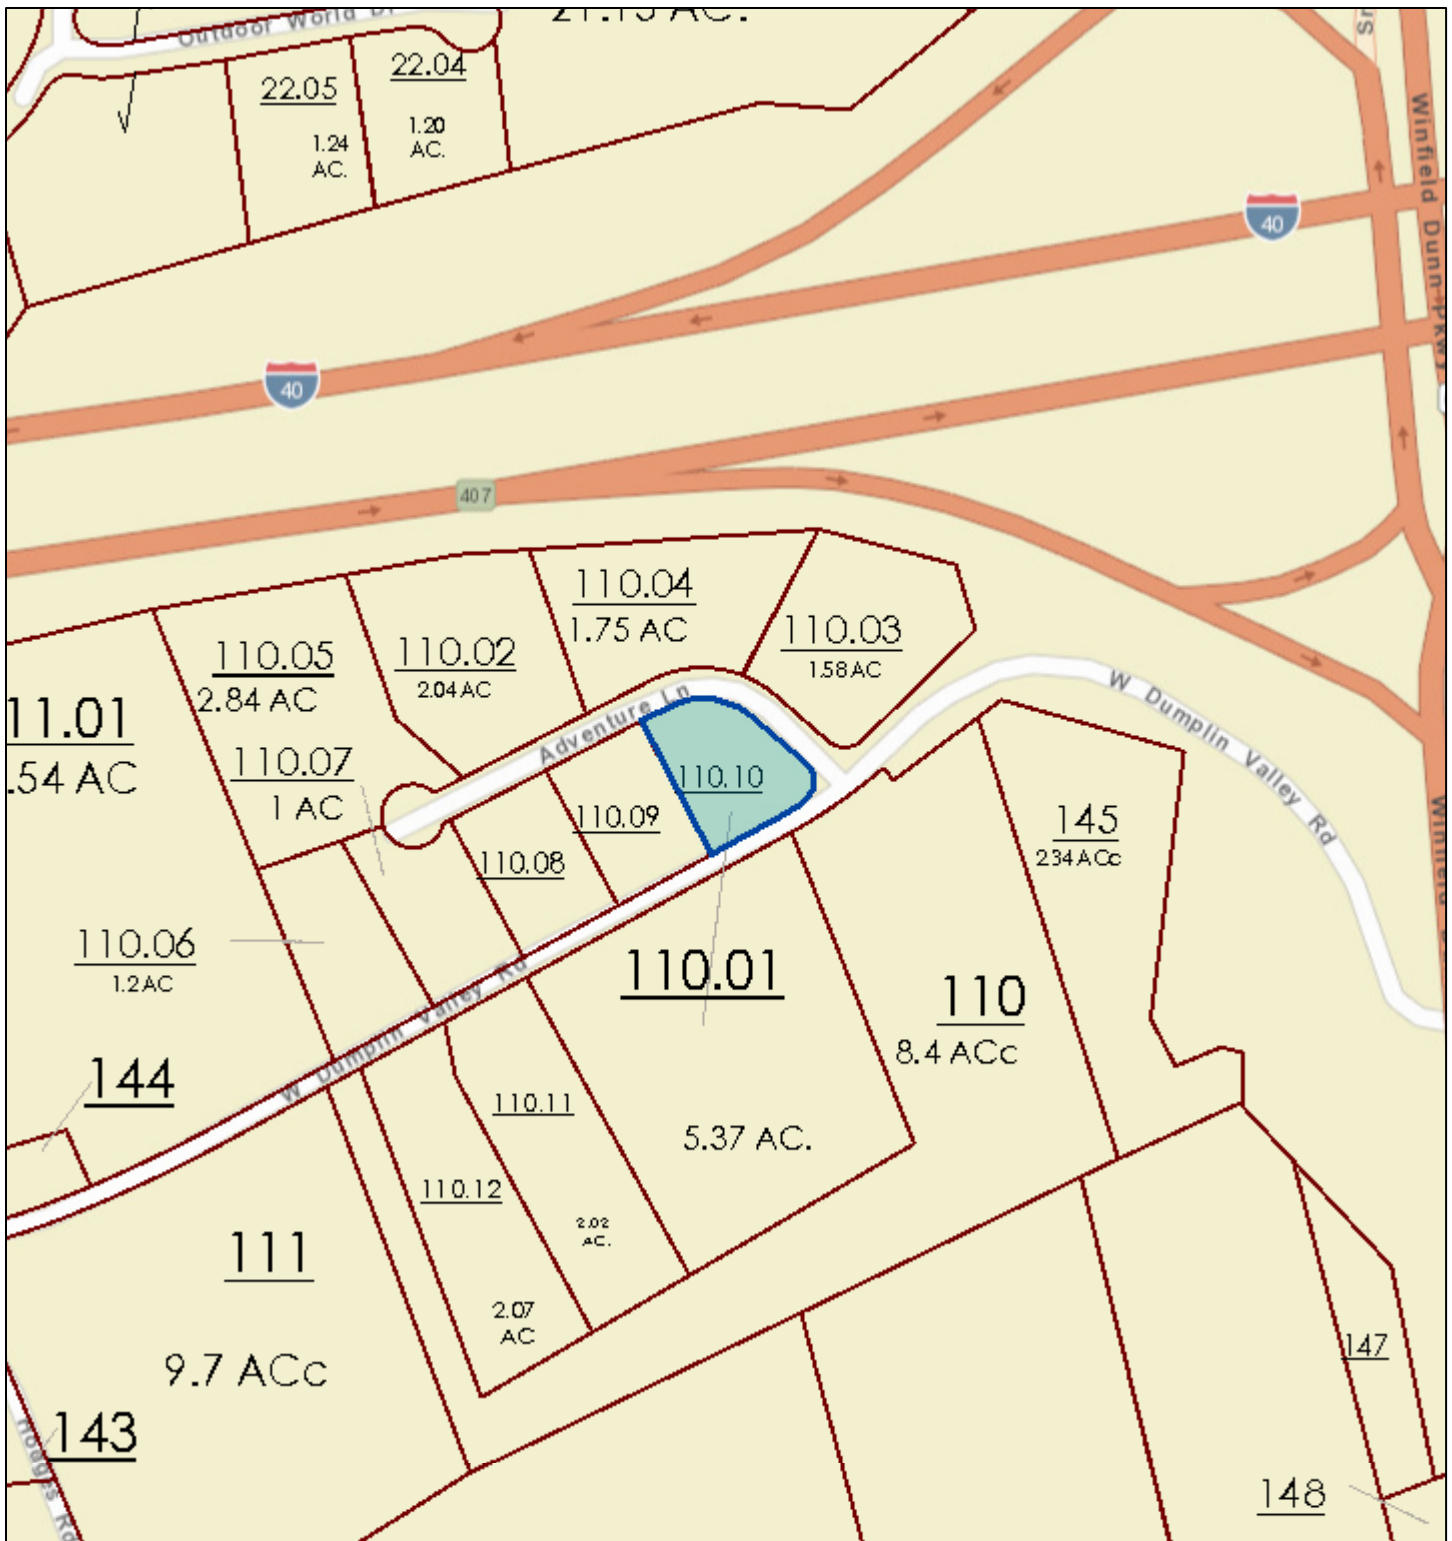

Sevier County - Parcel: 008 110.10

Date: April 17, 2018
County: Sevier
Owner: HICKORY HILL PROPERTIES
Address: ADVENTURE LN
Parcel Number: 008 110.10
Deeded Acreage: 0.89
Calculated Acreage: 0
Date of Imagery: 2015

TN Comptroller - OLG
State of Tennessee, Comptroller of the Treasury, Office of Local Government (OLG)
Sources: Esri, HERE, Garmin, USGS, Intermap, INCREMENT P, NRCan, Esri Japan, METI, Esri China (Hong Kong), Esri Korea, Esri (Thailand),

The property lines are compiled from information maintained by your local county Assessor's office but are not conclusive evidence of property ownership in any court of law.