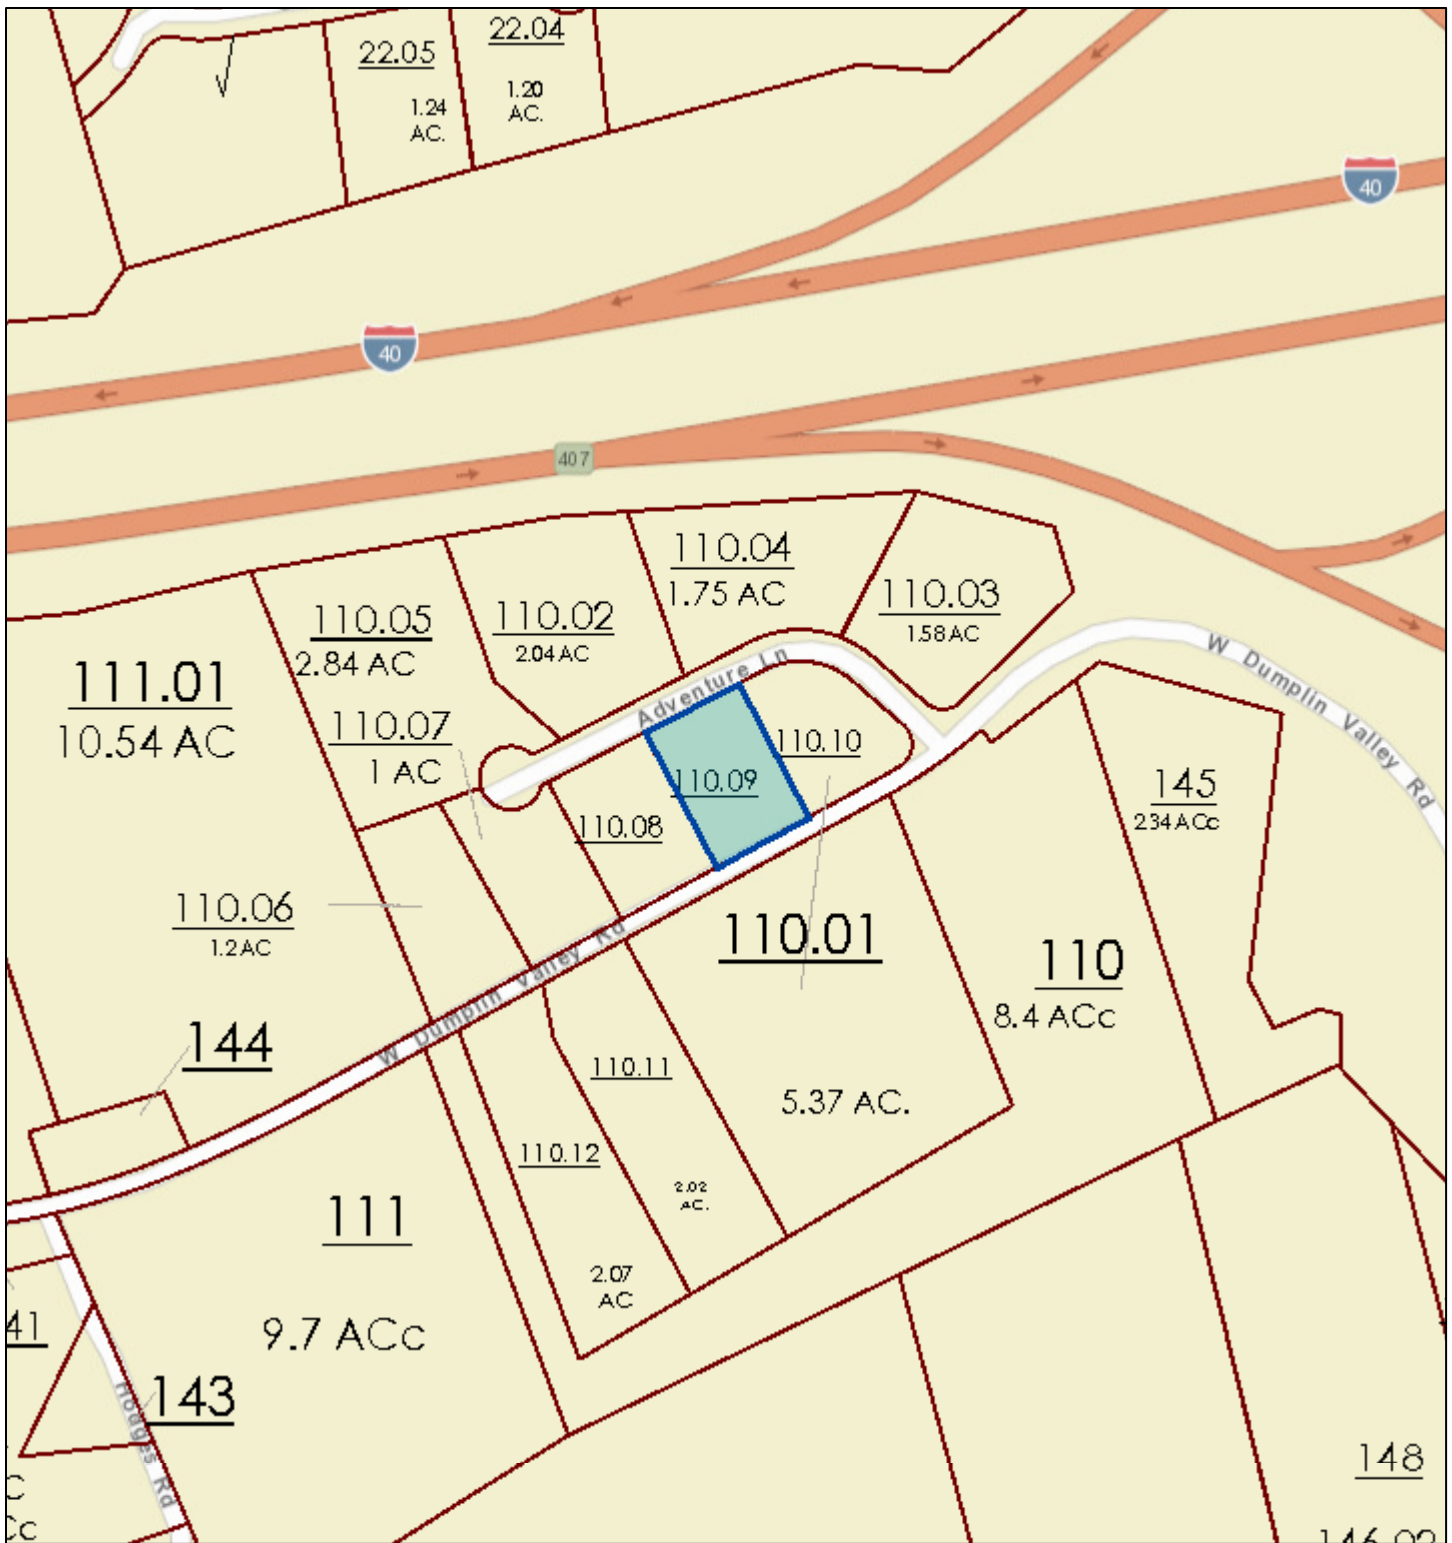

Sevier County - Parcel: 008 110.09

Date: April 17, 2018
County: Sevier
Owner: HICKORY HILL PROPERTIES
Address: ADVENTURE LN
Parcel Number: 008 110.09
Deeded Acreage: 0.9
Calculated Acreage: 0
Date of Imagery: 2015

TN Comptroller - OLG
State of Tennessee, Comptroller of the Treasury, Office of Local Government (OLG)
Sources: Esri, HERE, Garmin, USGS, Intermap, INCREMENT P, NRCan, Esri Japan, METI, Esri China (Hong Kong), Esri Korea, Esri (Thailand),

The property lines are compiled from information maintained by your local county Assessor's office but are not conclusive evidence of property ownership in any court of law.