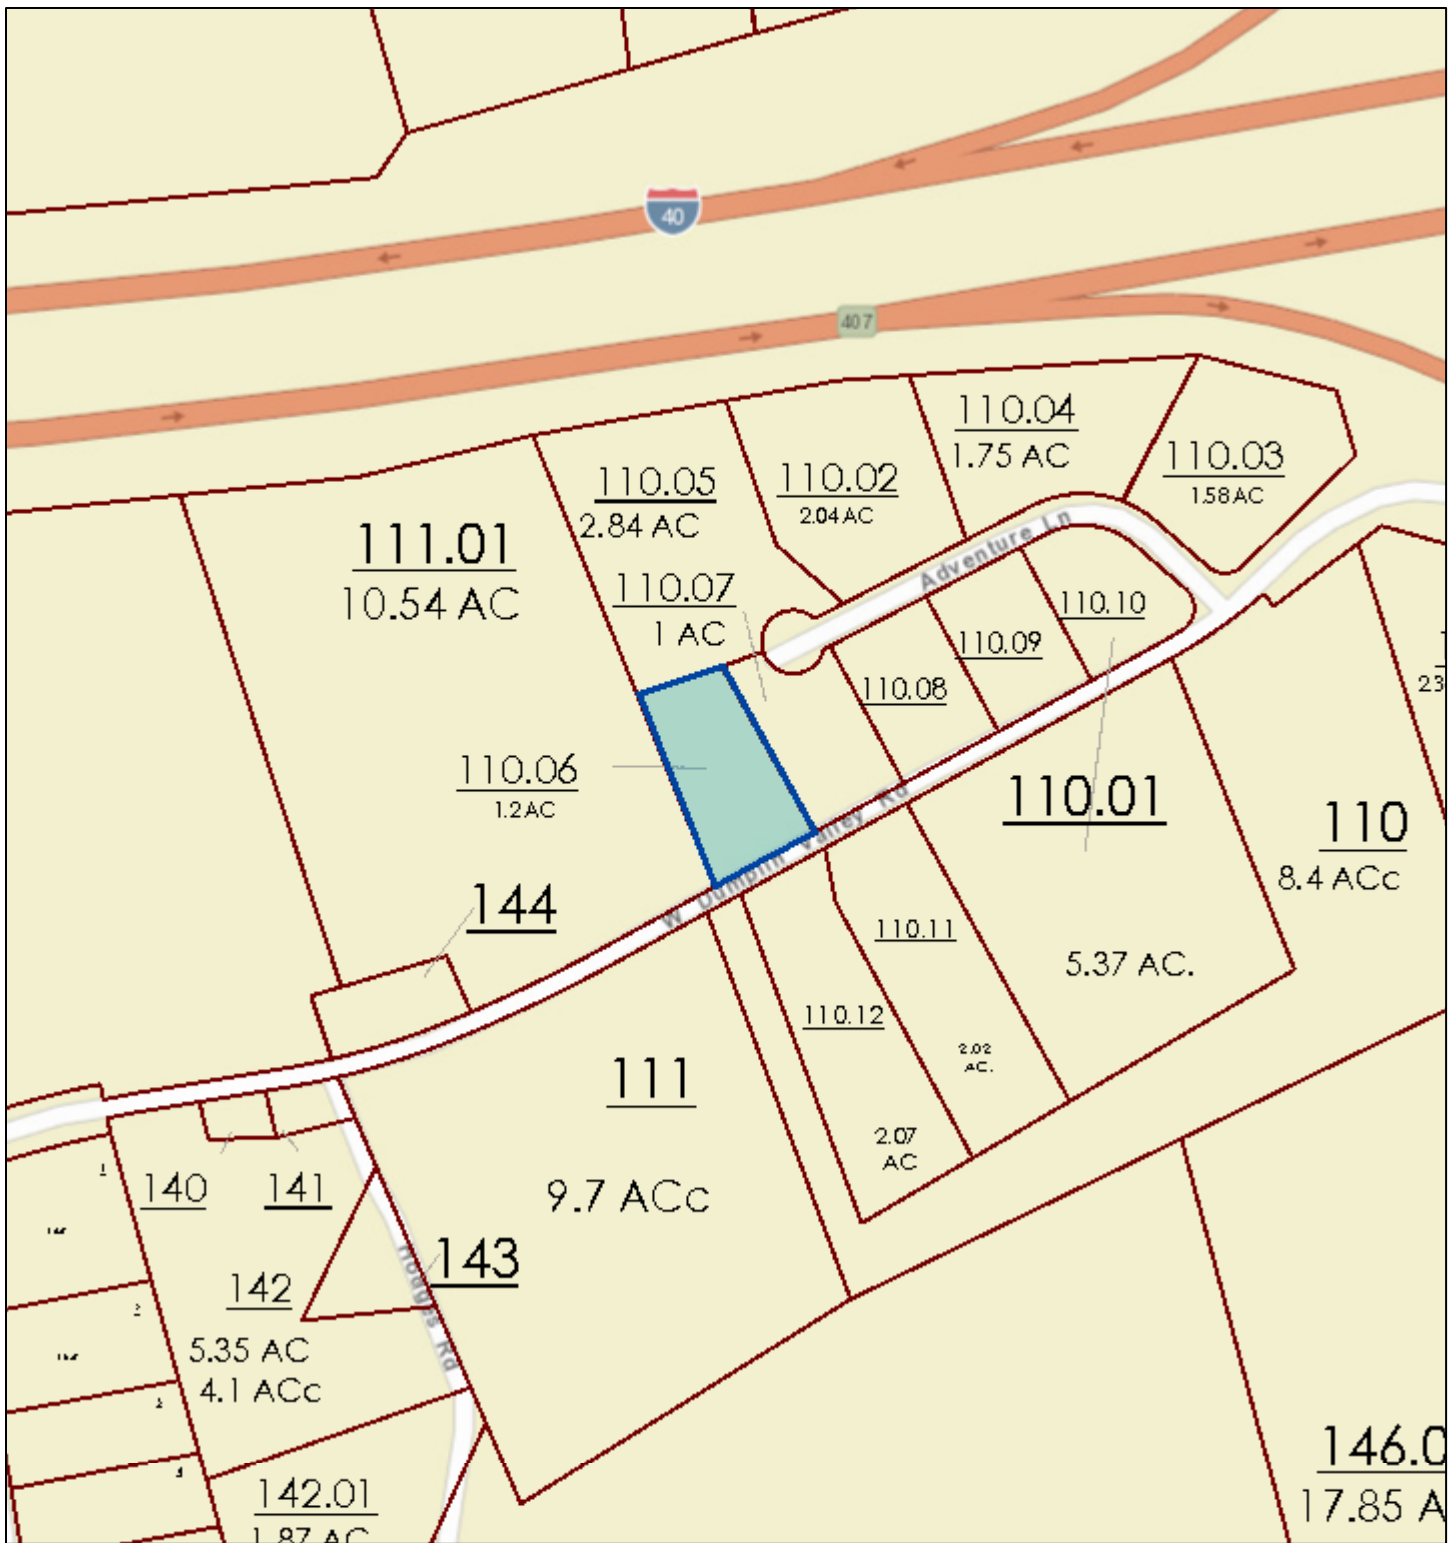

Sevier County - Parcel: 008 110.06

Date: April 17, 2018
County: Sevier
Owner: HICKORY HILL PROPERTIES
Address: W DUMPLIN VALLEY RD
Parcel Number: 008 110.06
Deeded Acreage: 1.2
Calculated Acreage: 0
Date of Imagery: 2015

TN Comptroller - OLG
State of Tennessee, Comptroller of the Treasury, Office of Local Government (OLG)
Sources: Esri, HERE, Garmin, USGS, Intermap, INCREMENT P, NRCan, Esri Japan, METI, Esri China (Hong Kong), Esri Korea, Esri (Thailand),

The property lines are compiled from information maintained by your local county Assessor's office but are not conclusive evidence of property ownership in any court of law.