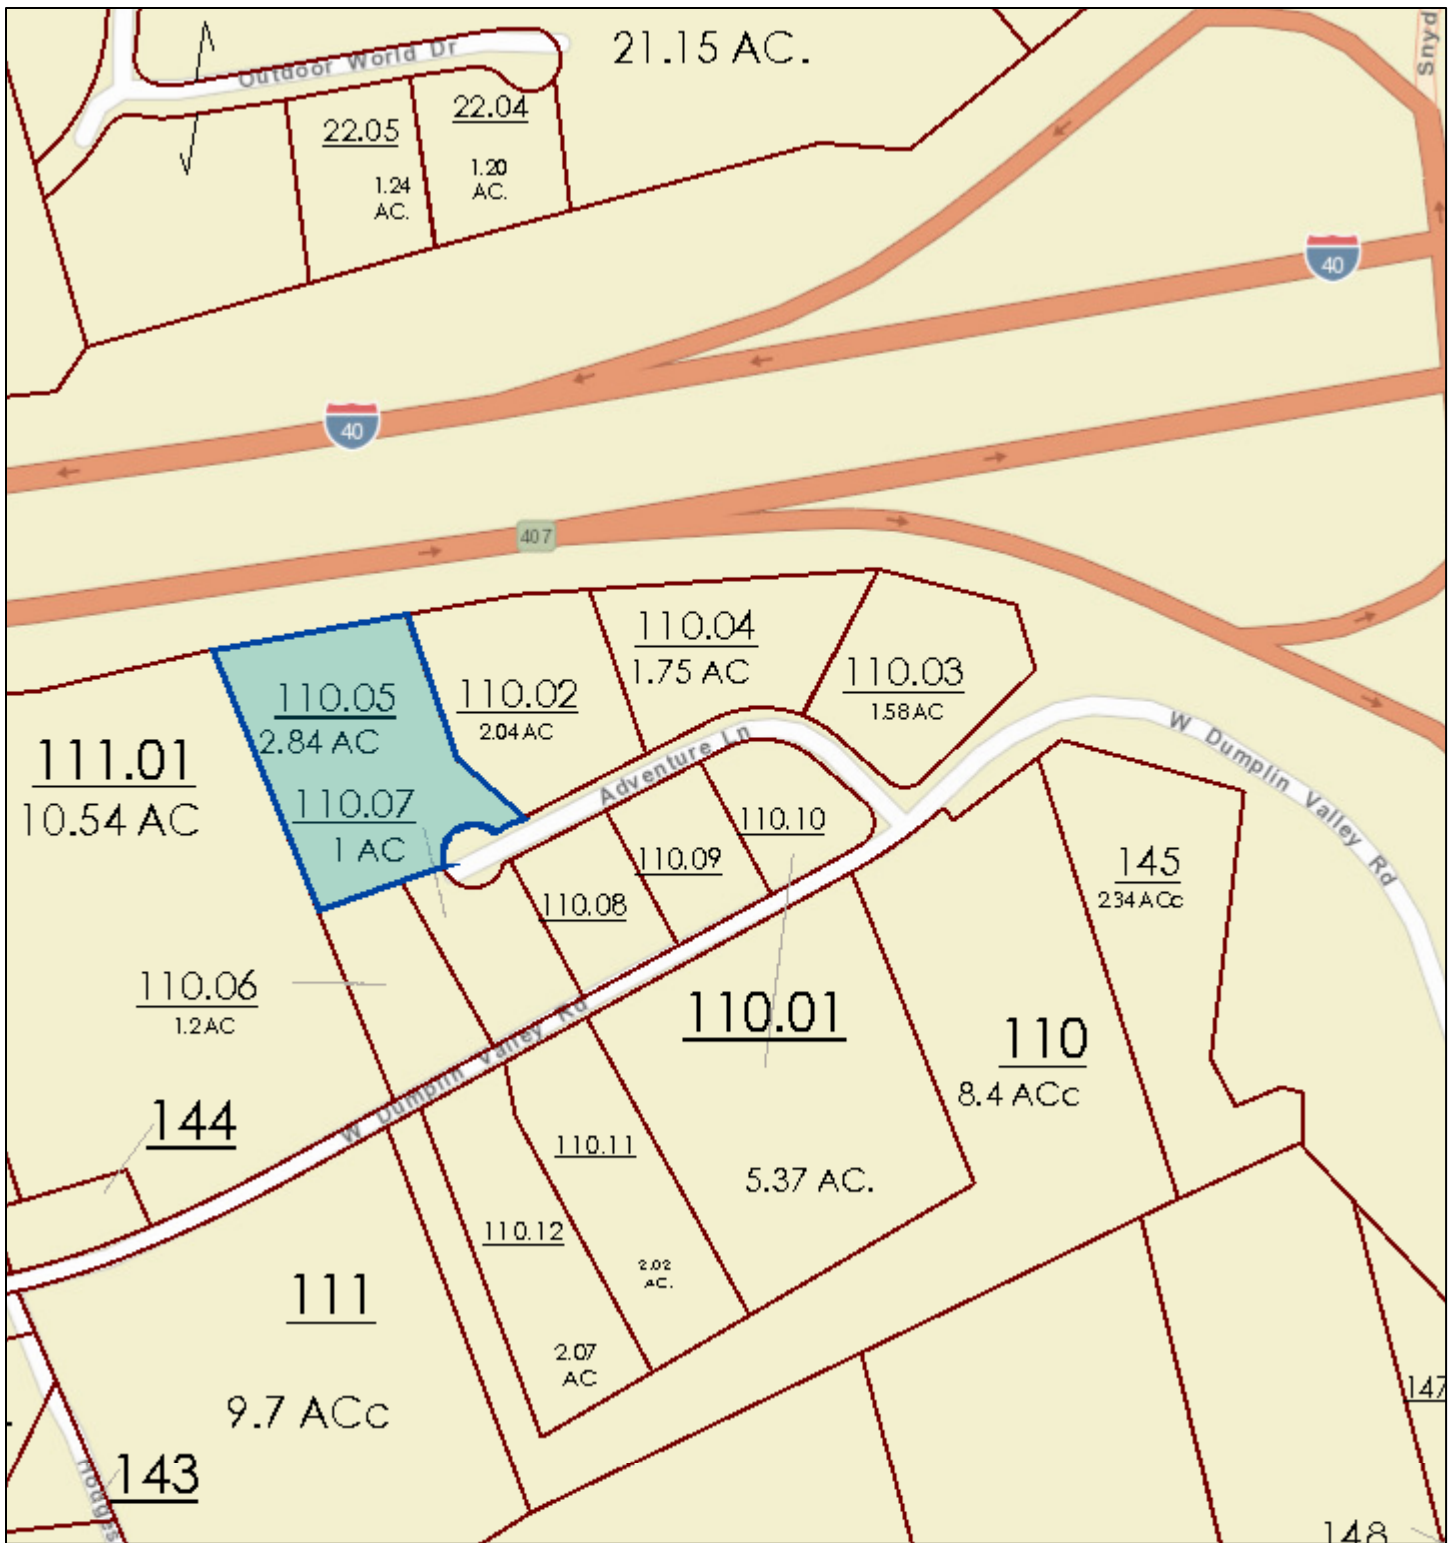

Sevier County - Parcel: 008 110.05

Date: April 17, 2018
County: Sevier
Owner: HICKORY HILL PROPERTIES
Address: ADVENTURE LN
Parcel Number: 008 110.05
Deeded Acreage: 2.84
Calculated Acreage: 0
Date of Imagery: 2015

TN Comptroller - OLG
State of Tennessee, Comptroller of the Treasury, Office of Local Government (OLG)
Sources: Esri, HERE, Garmin, USGS, Intermap, INCREMENT P, NRCan, Esri Japan, METI, Esri China (Hong Kong), Esri Korea, Esri (Thailand),

The property lines are compiled from information maintained by your local county Assessor's office but are not conclusive evidence of property ownership in any court of law.