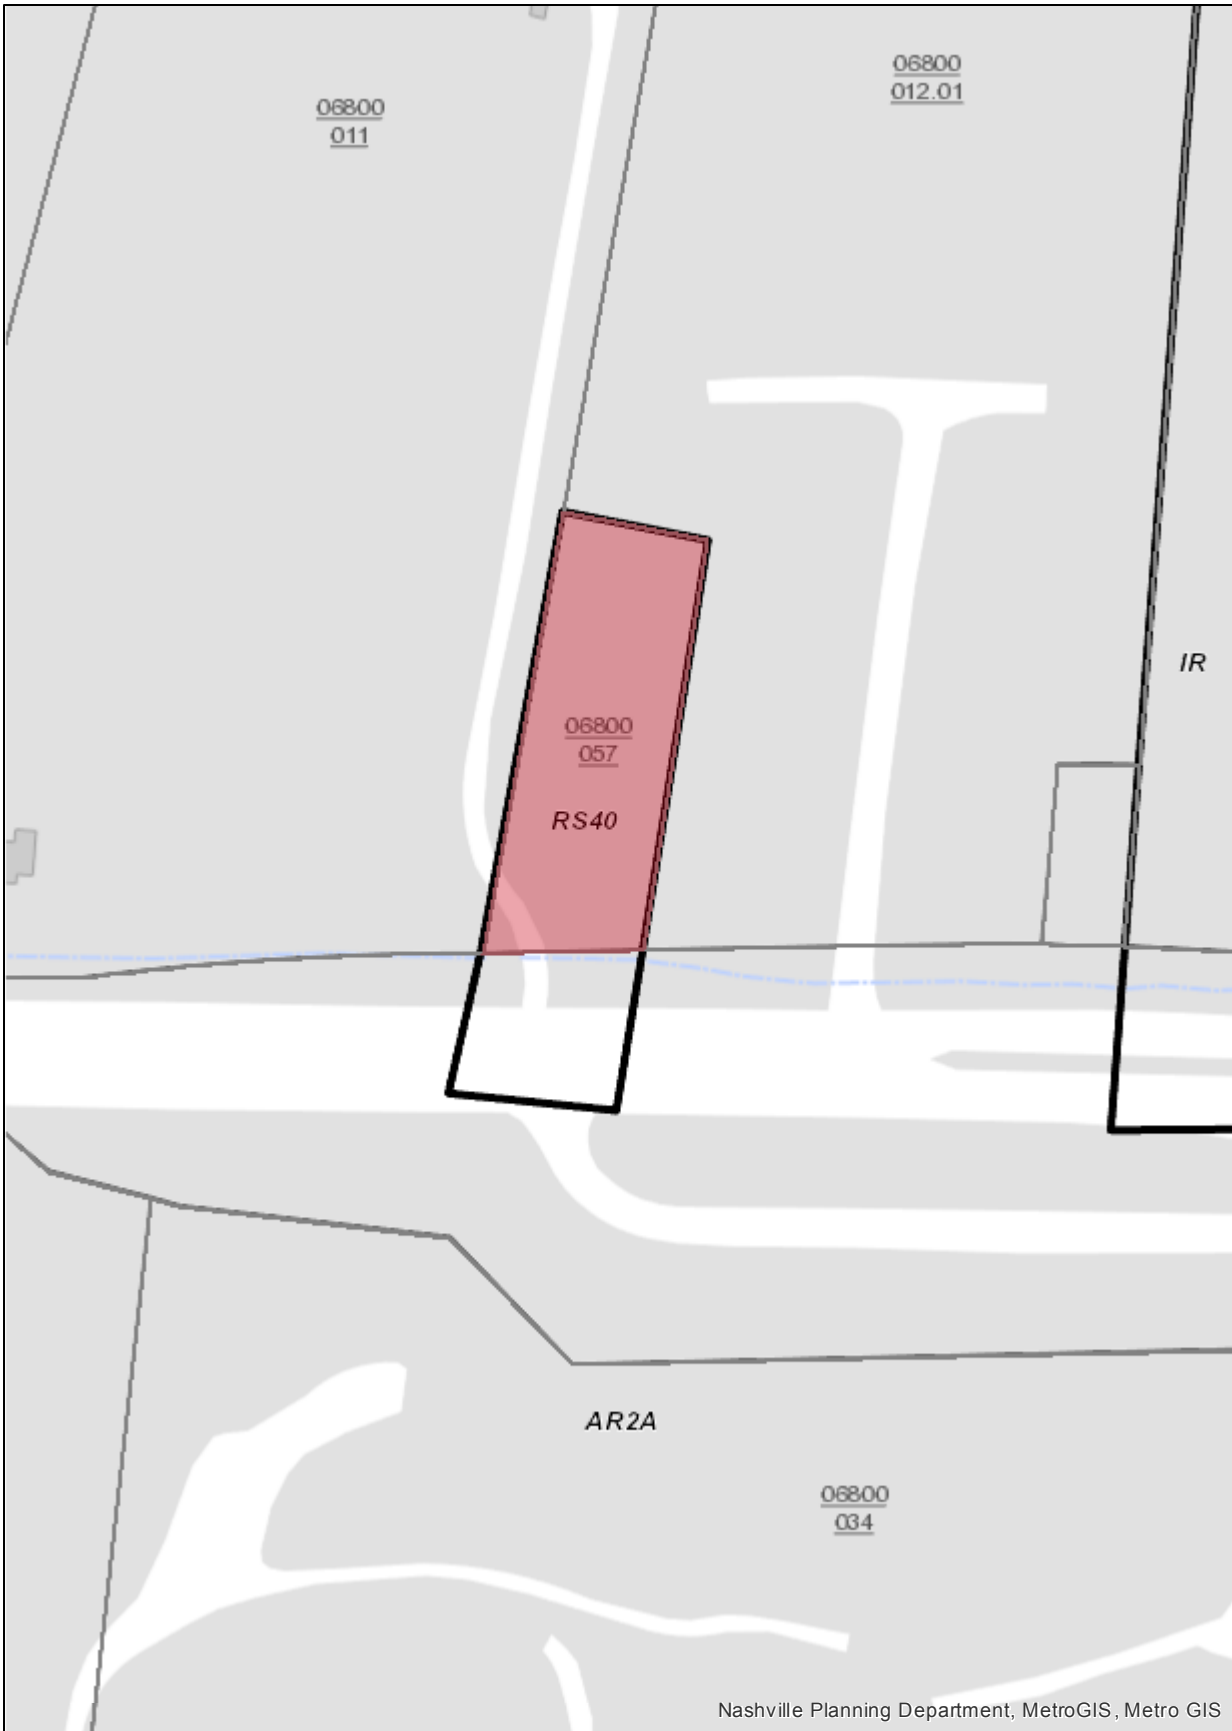

Nashville / Davidson County Parcel Viewer

Legend

-  Override 1
-  Ownership Parcels
-  Planned Unit Development
-  Zoning

Date: 2/16/2018

0 0.02 0.04 0.08 mi