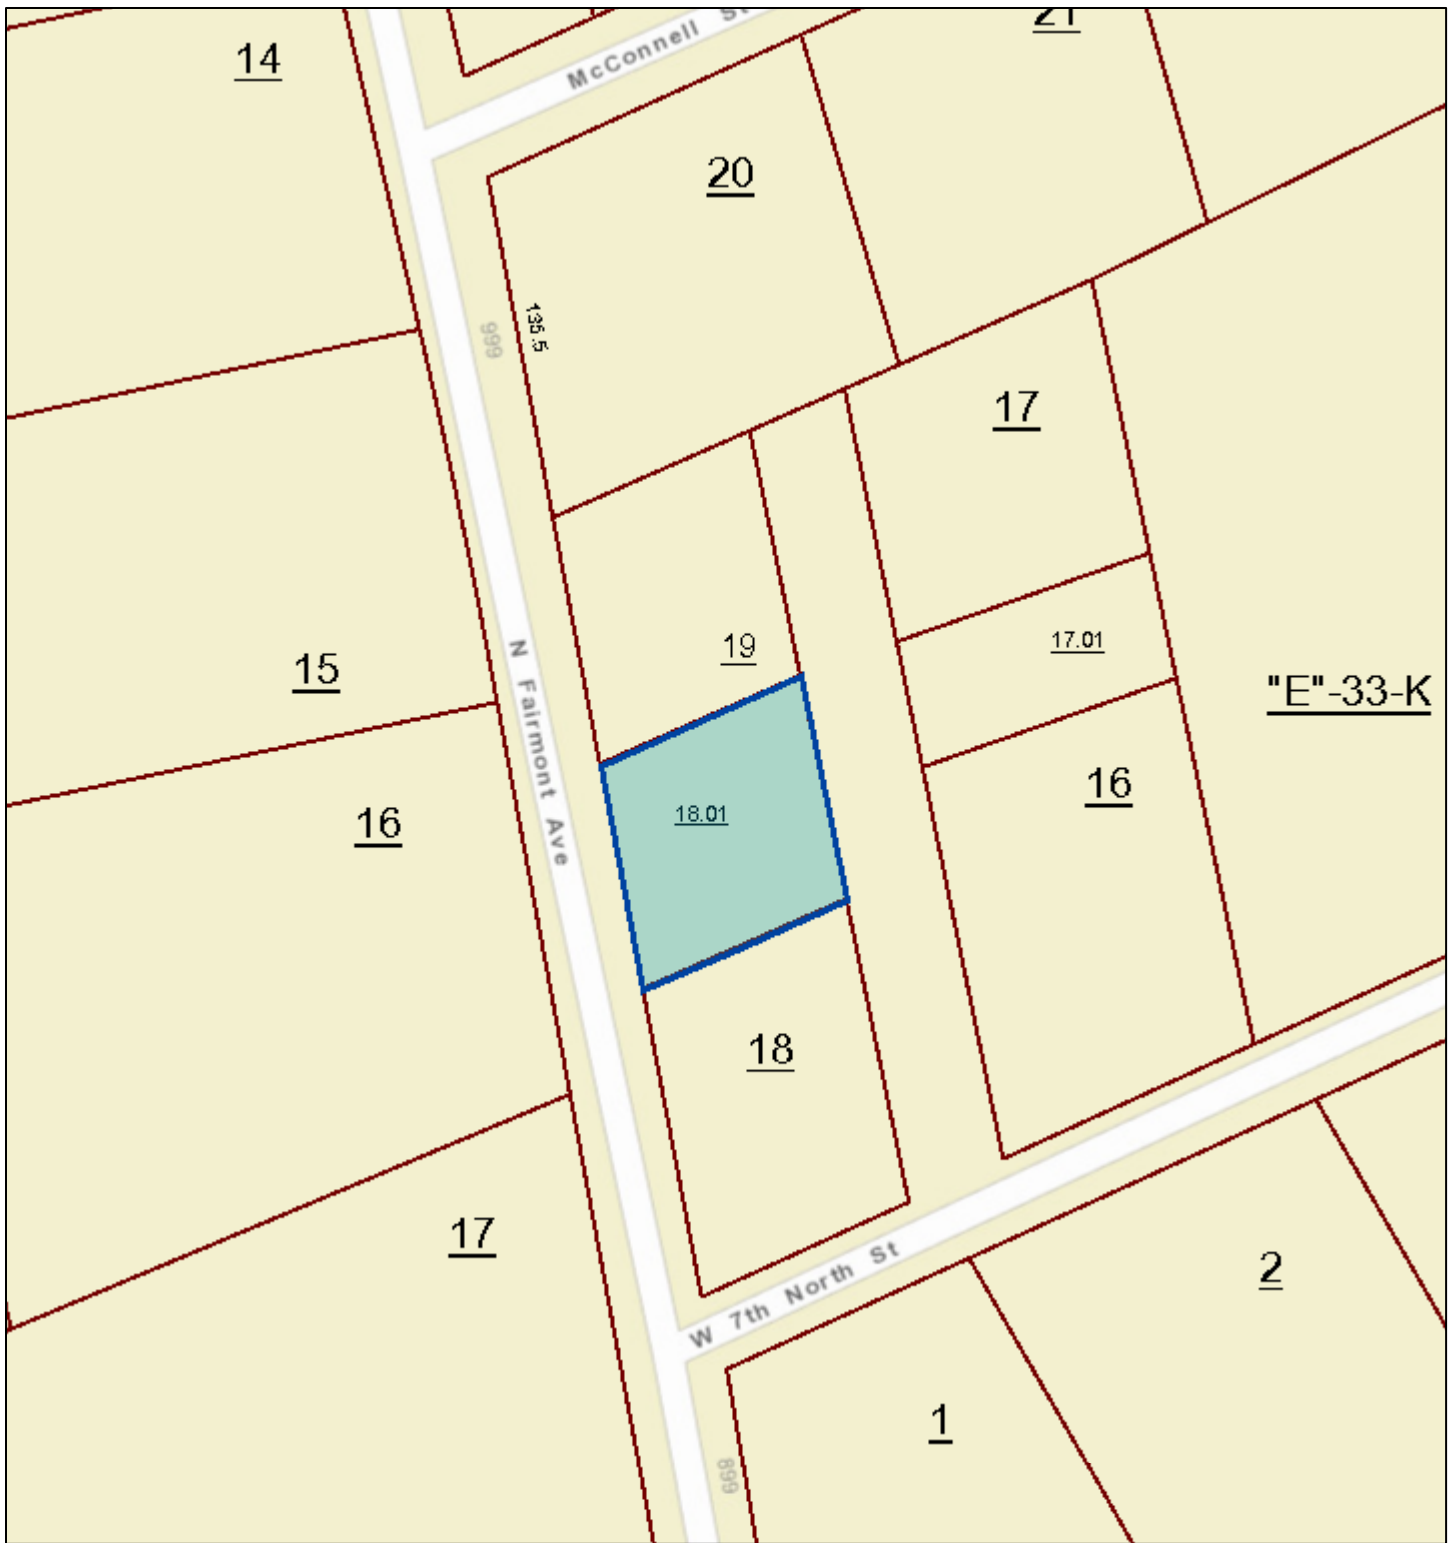

# Hamblen County - Parcel: 033K E 018.01

Date: November 2, 2017  
County: Hamblen  
Owner: SOLOMON KENNETH E  
Address: N FAIRMONT AVE 906  
Parcel Number: 033K E 018.01  
Deeded Acreage: 0  
Calculated Acreage: 0  
Date of Imagery: 2015

TN Comptroller - OLG  
Sources: Esri, HERE, DeLorme, USGS, Intermap, INCREMENT P, NRCan, Esri Japan, METI, Esri China (Hong Kong), Esri Korea, Esri (Thailand), MapmyIndia, NGCC, © OpenStreetMap contributors, and the GIS User Community