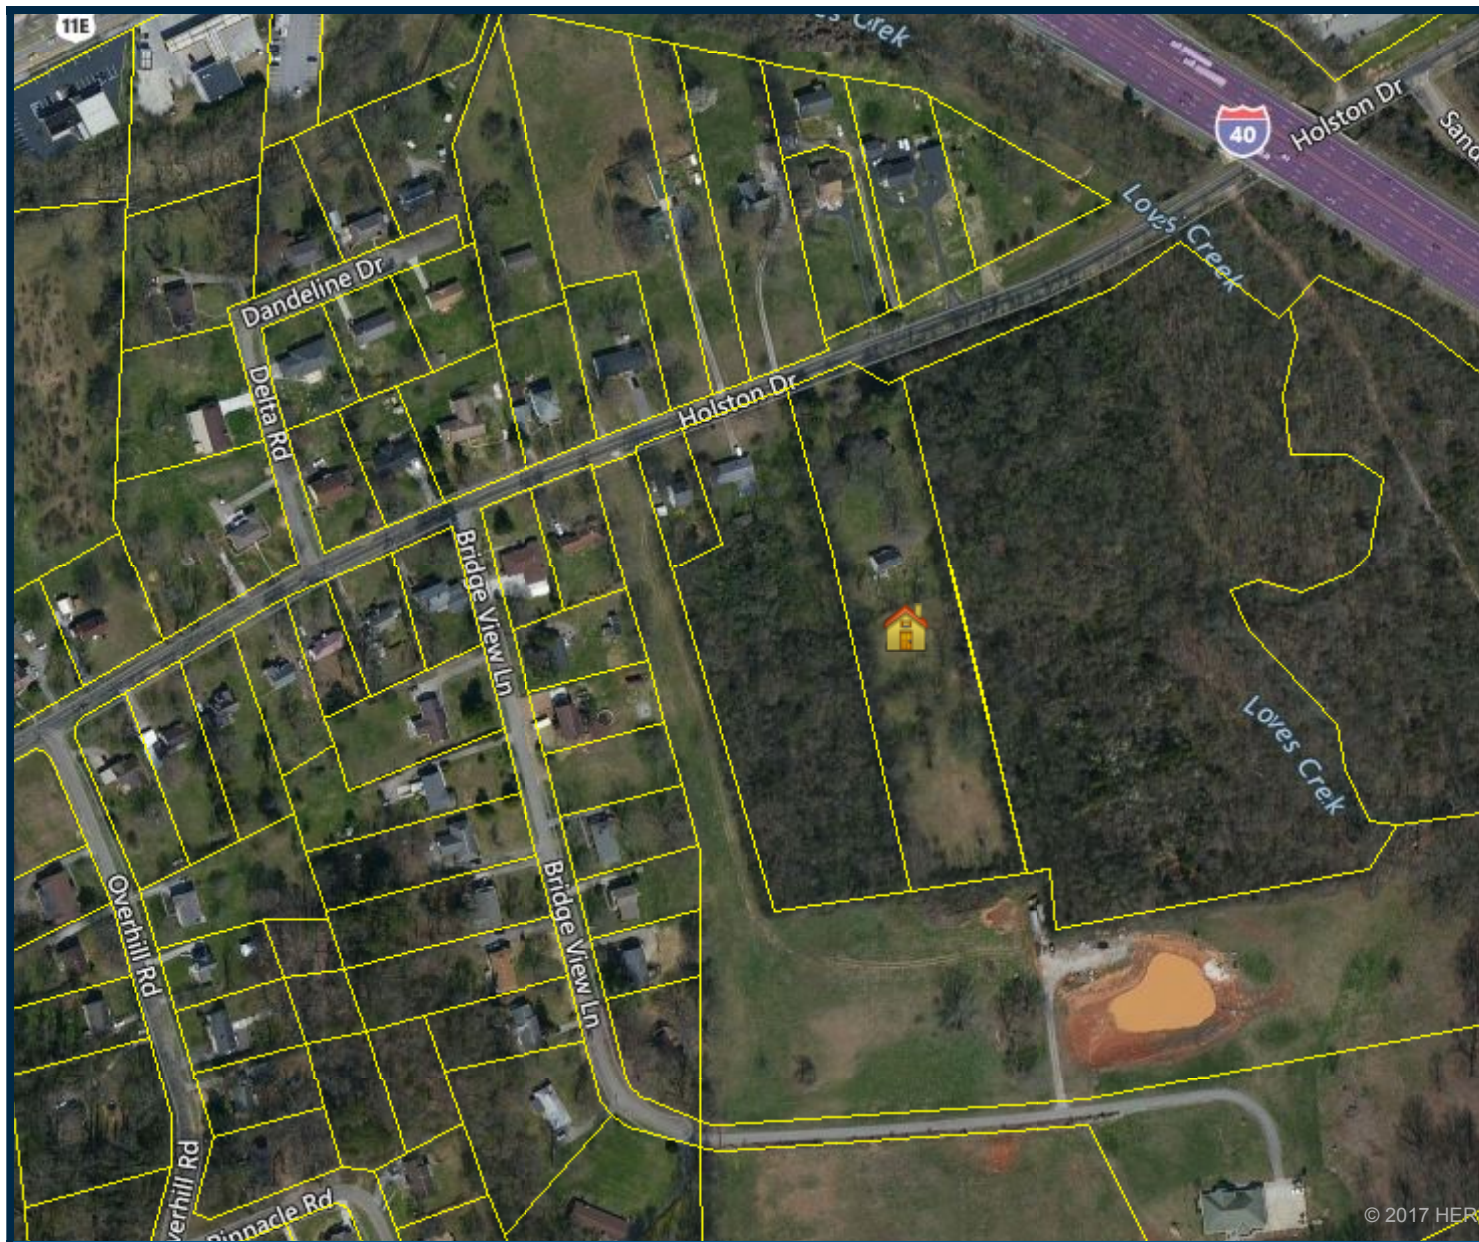

Print | Email | Save | Copy

Map for Parcel Address: 5506 Holston Dr Knoxville, TN 37914-3823, Parcel ID: 071KB015

COPYRIGHT © 2017 COURTHOUSE RETRIEVAL SYSTEM. ALL RIGHTS RESERVED.
Information Deemed Reliable But Not Guaranteed.
Contact Us at (800) 374-7488 ext 3 for Help.