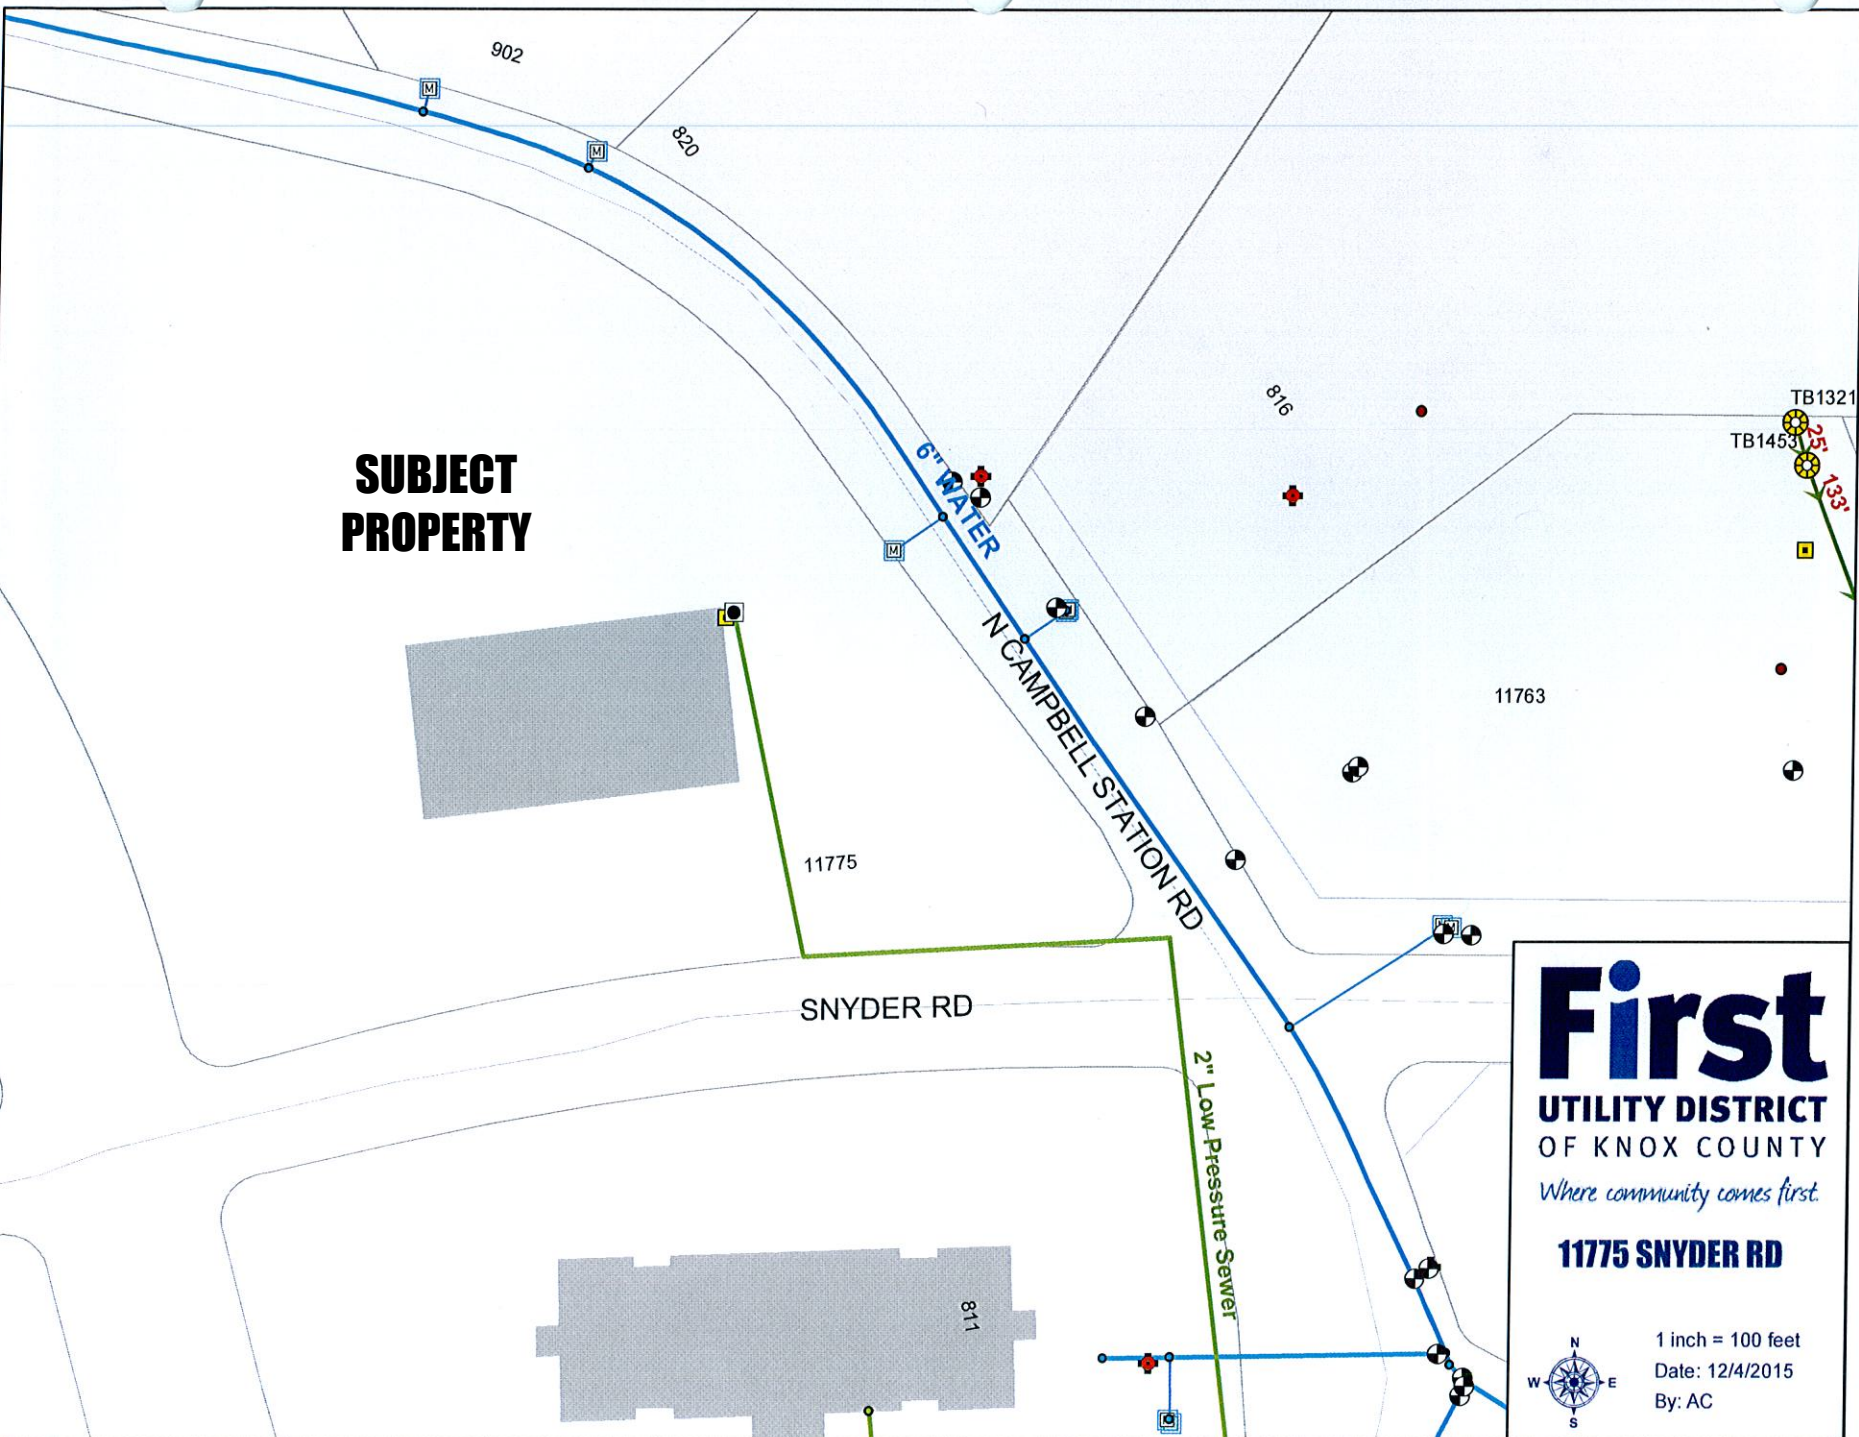

**SUBJECT
PROPERTY**

WATER & SEWER MAP

First
UTILITY DISTRICT
OF KNOX COUNTY
Where community comes first.

11775 SNYDER RD

1 inch = 100 feet
Date: 12/4/2015
By: AC