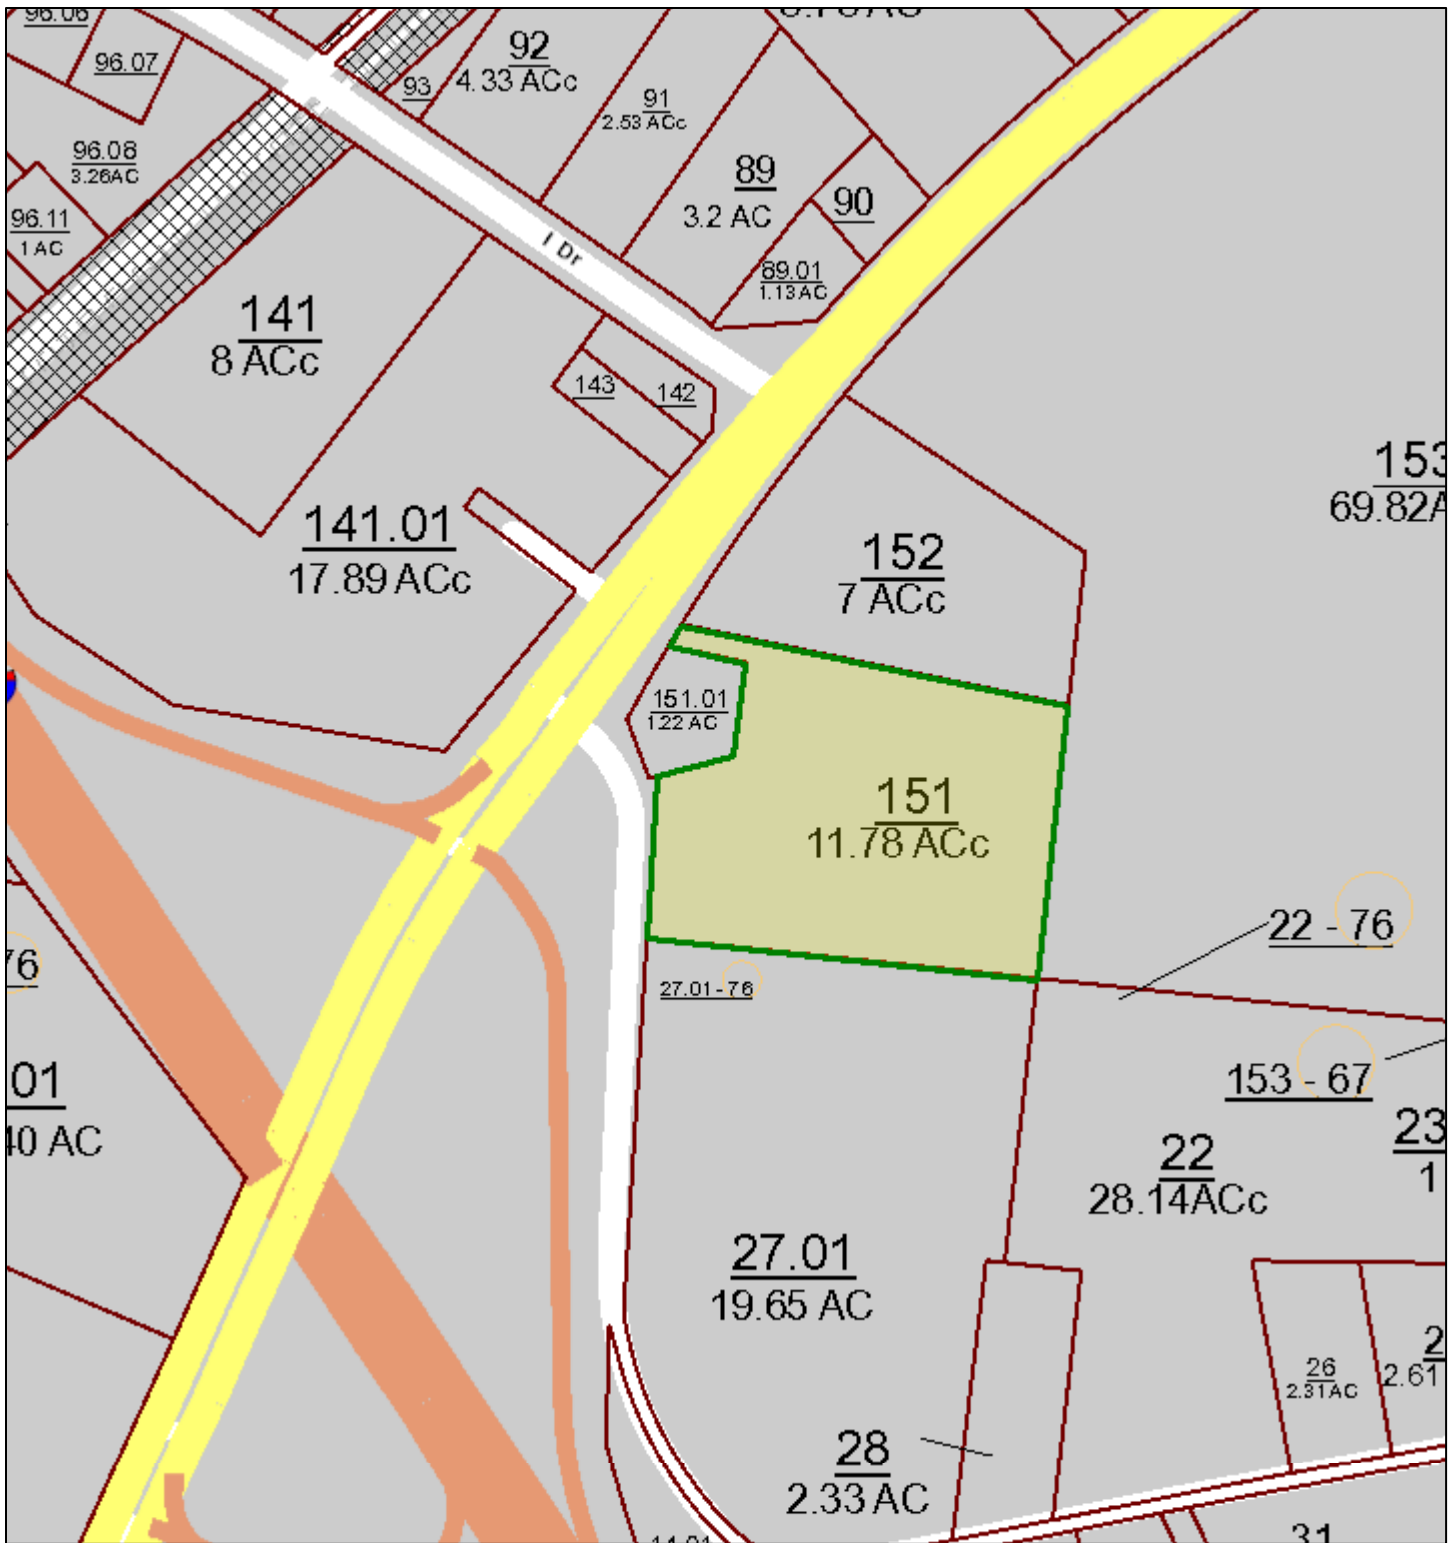

Coffee County - Parcel: 067 151.00

August 5, 2015