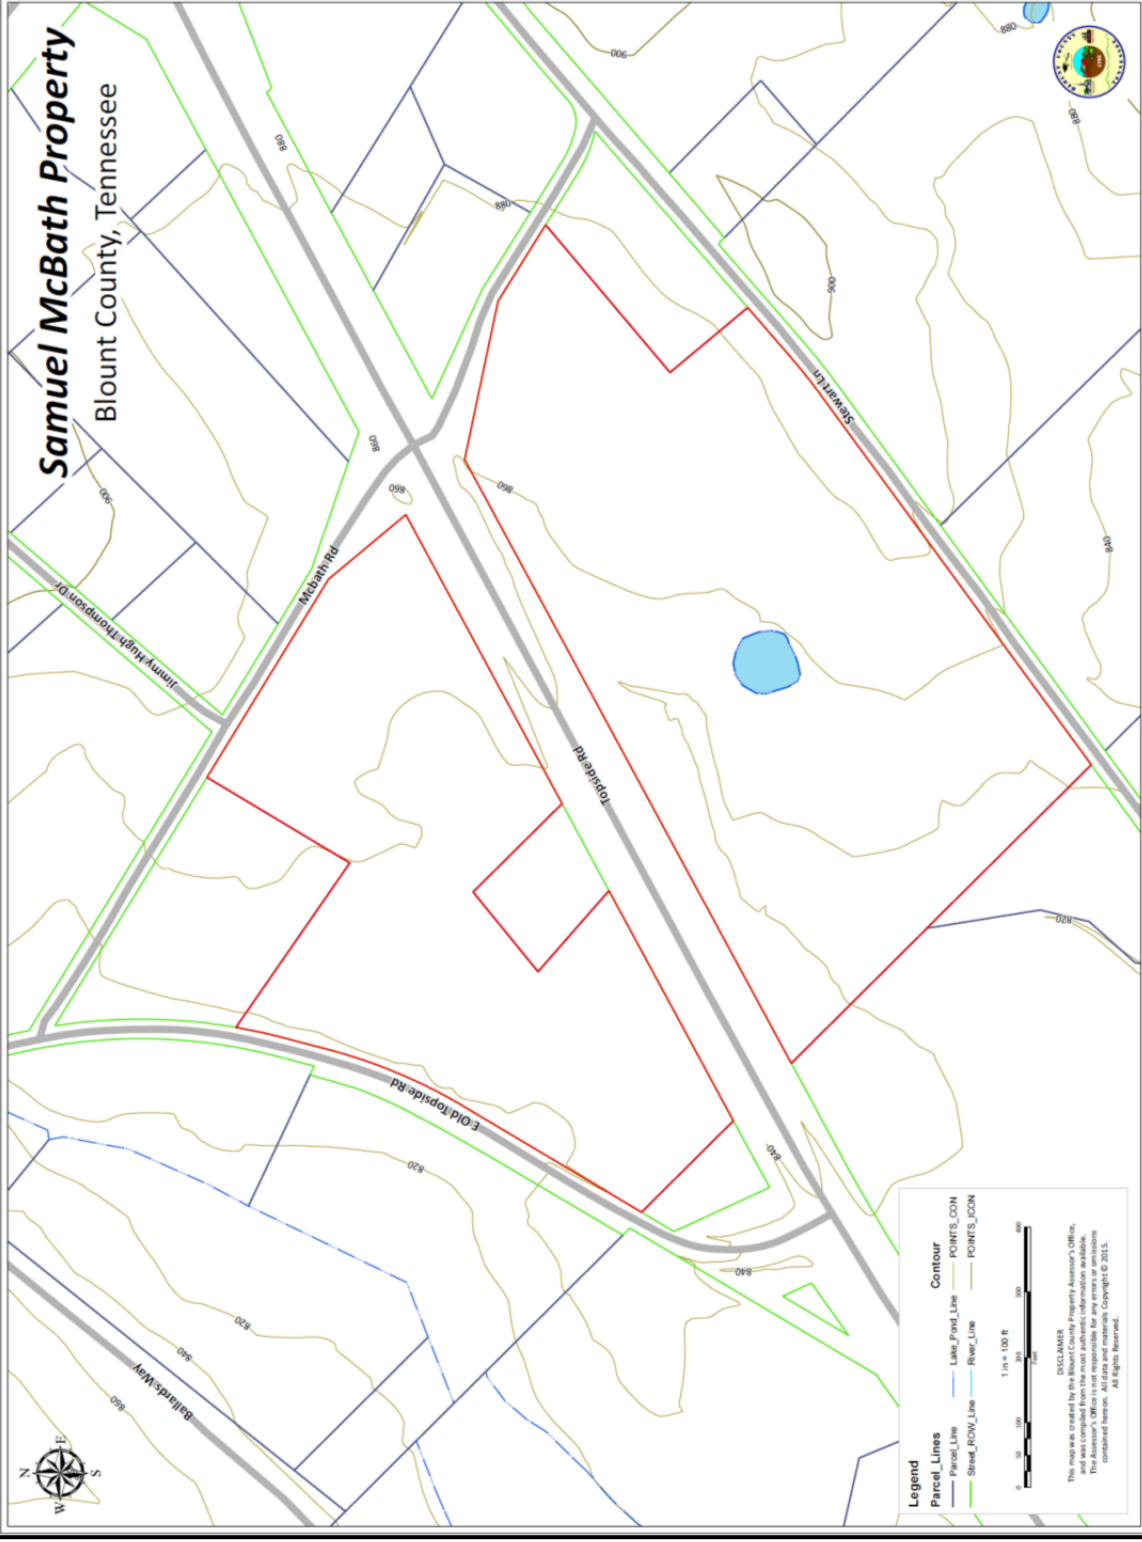

Samuel McBath Property

Blount County, Tennessee

Legend

Parcel Lines	
Parcel_Line	Line_Front_Line
Street_Line	Rear_Line
Street_RCV_Line	

Contour	
POINTS_CON	POINTS_CON
POINTS_CON	POINTS_CON

1 in = 100 ft

DELO CLARK
This map was created by the Blount County Property Assessor's Office, and was compiled from the most accurate information available. This map is for informational purposes only and does not constitute a certified survey. All data and materials Copyright © 2015. All Rights Reserved.