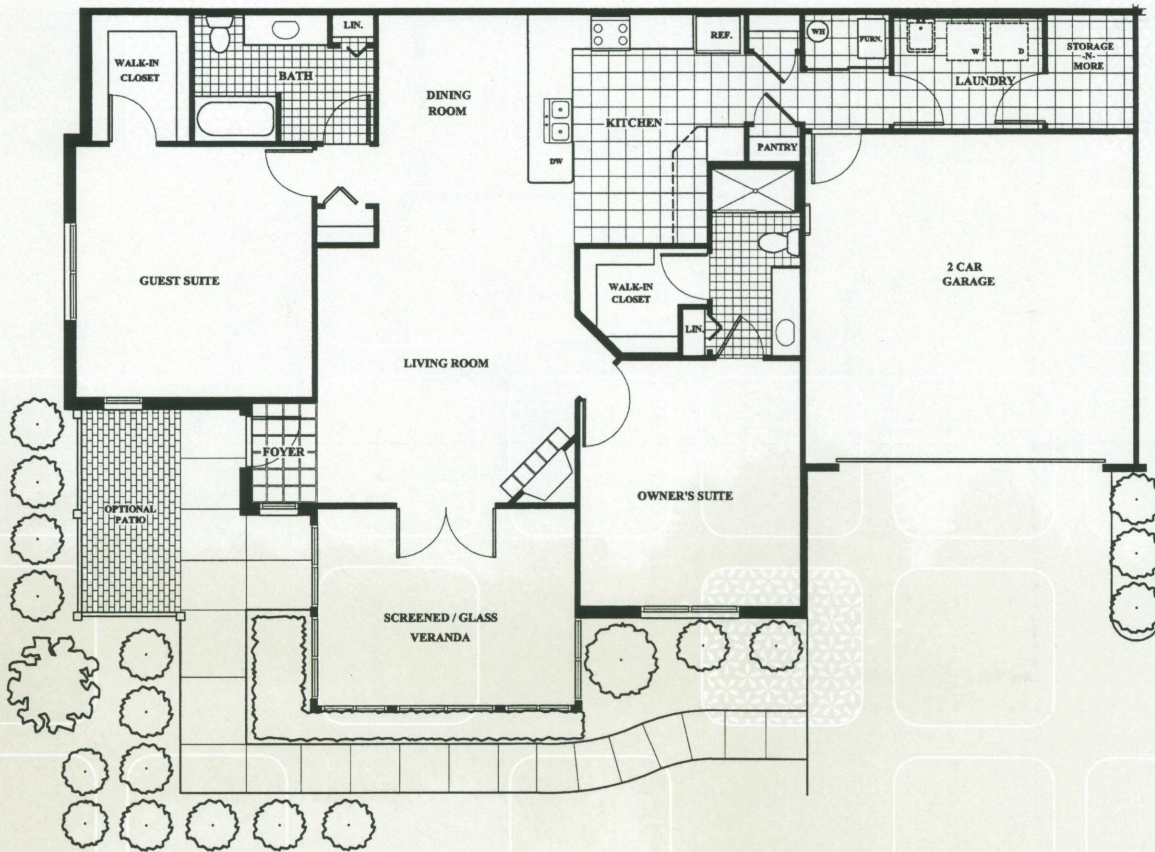

The Cathedral Collection 1718 sq ft / Starting at \$194,900

The Abbey

2 Bedrooms, 2 Baths

2 Car Garage

The builder reserves the right to make changes to specifications and material selections at any time.