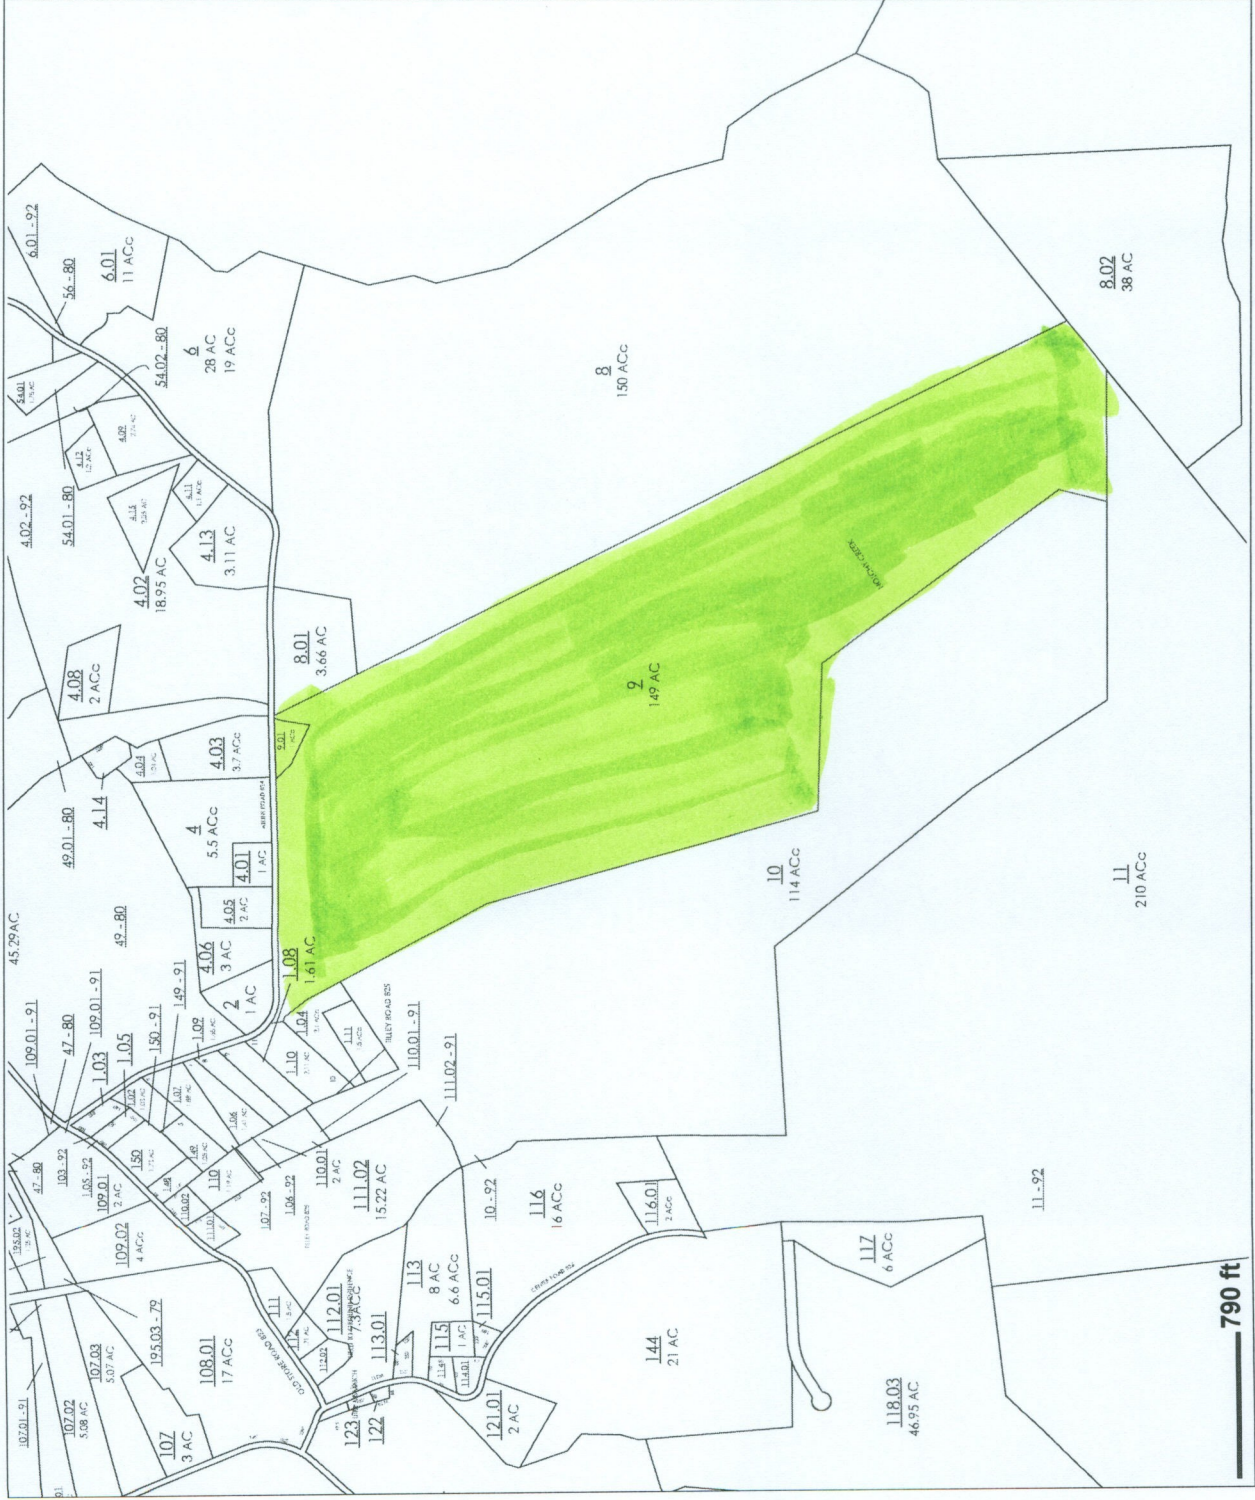

TEXT
 TEXT_PARCEL
 LEADERLINES
 PARCELS

MONROE COUNTY, TENNESSEE

DISCLAIMER: THIS MAP IS FOR PROPERTY TAX ASSESSMENT PURPOSES ONLY. IT WAS CONSTRUCTED FROM PROPERTY INFORMATION RECORDED IN THE OFFICE OF THE REGISTER OF DEEDS, AND IS NOT CONCLUSIVE AS TO LOCATION OF PROPERTY OR LEGAL OWNERSHIP.

790 ft