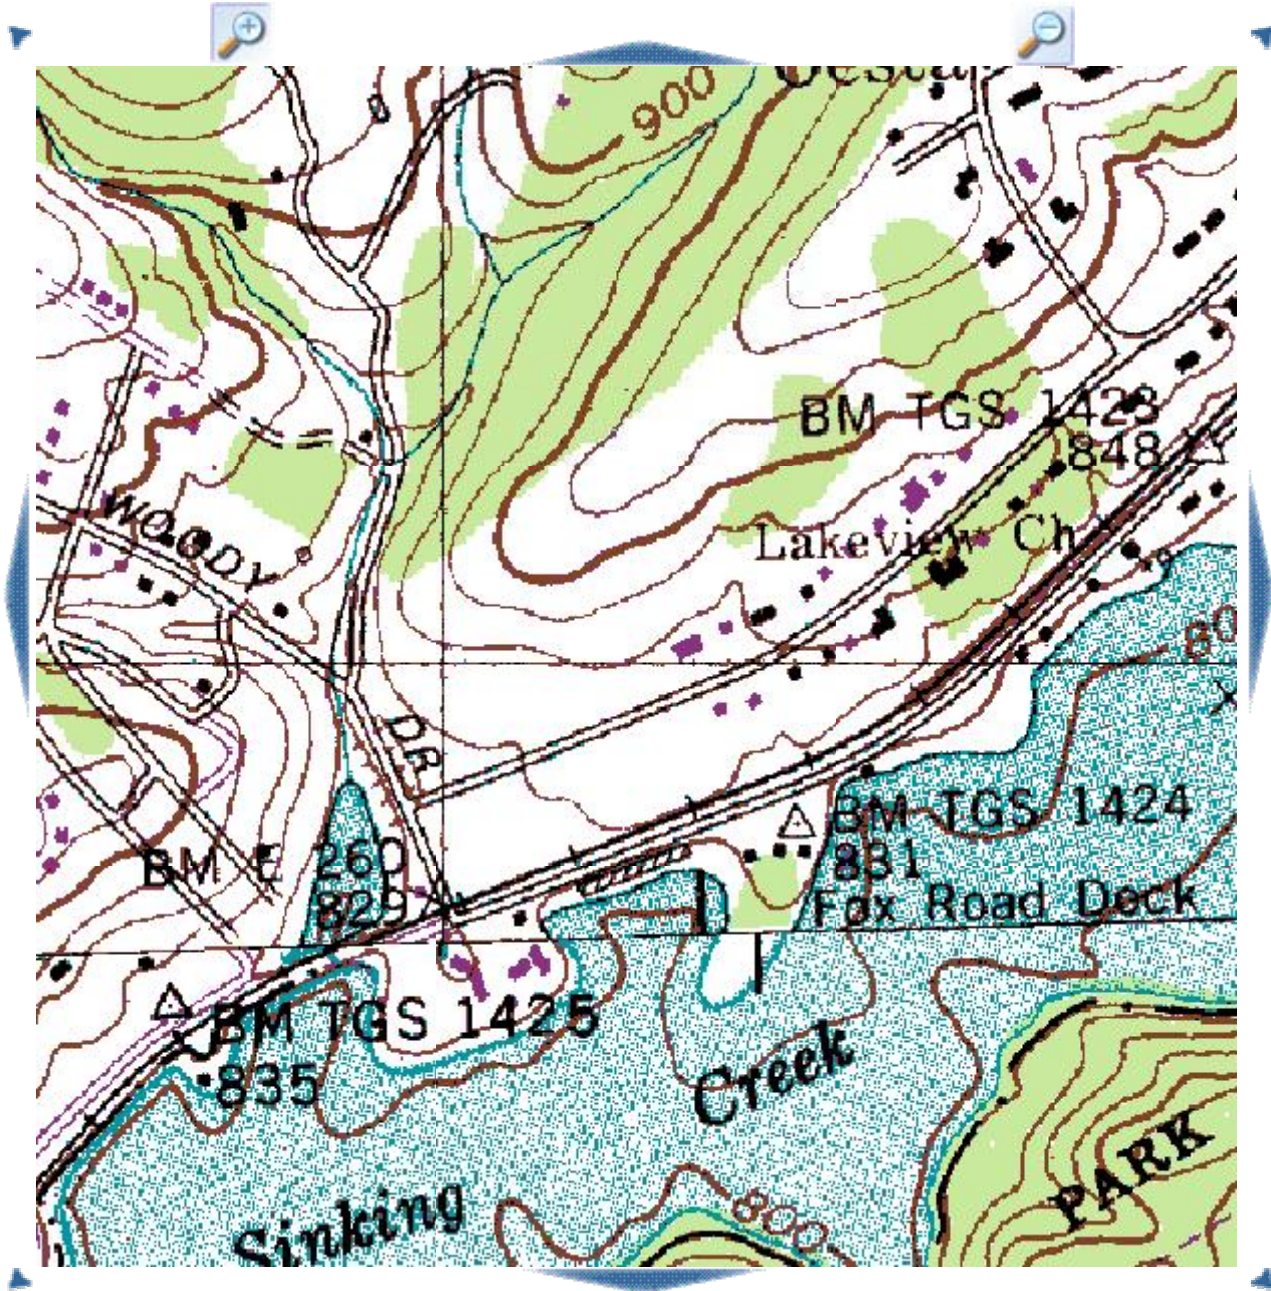

Topographical Maps for 1128 Fox Rd, Knoxville, TN 37922-4127

COPYRIGHT © 2011 COURTHOUSE RETRIEVAL SYSTEM. ALL RIGHTS RESERVED.
Information Deemed Reliable But Not Guaranteed.
Contact Us at (800) 374-7488 ext 3 for Help.