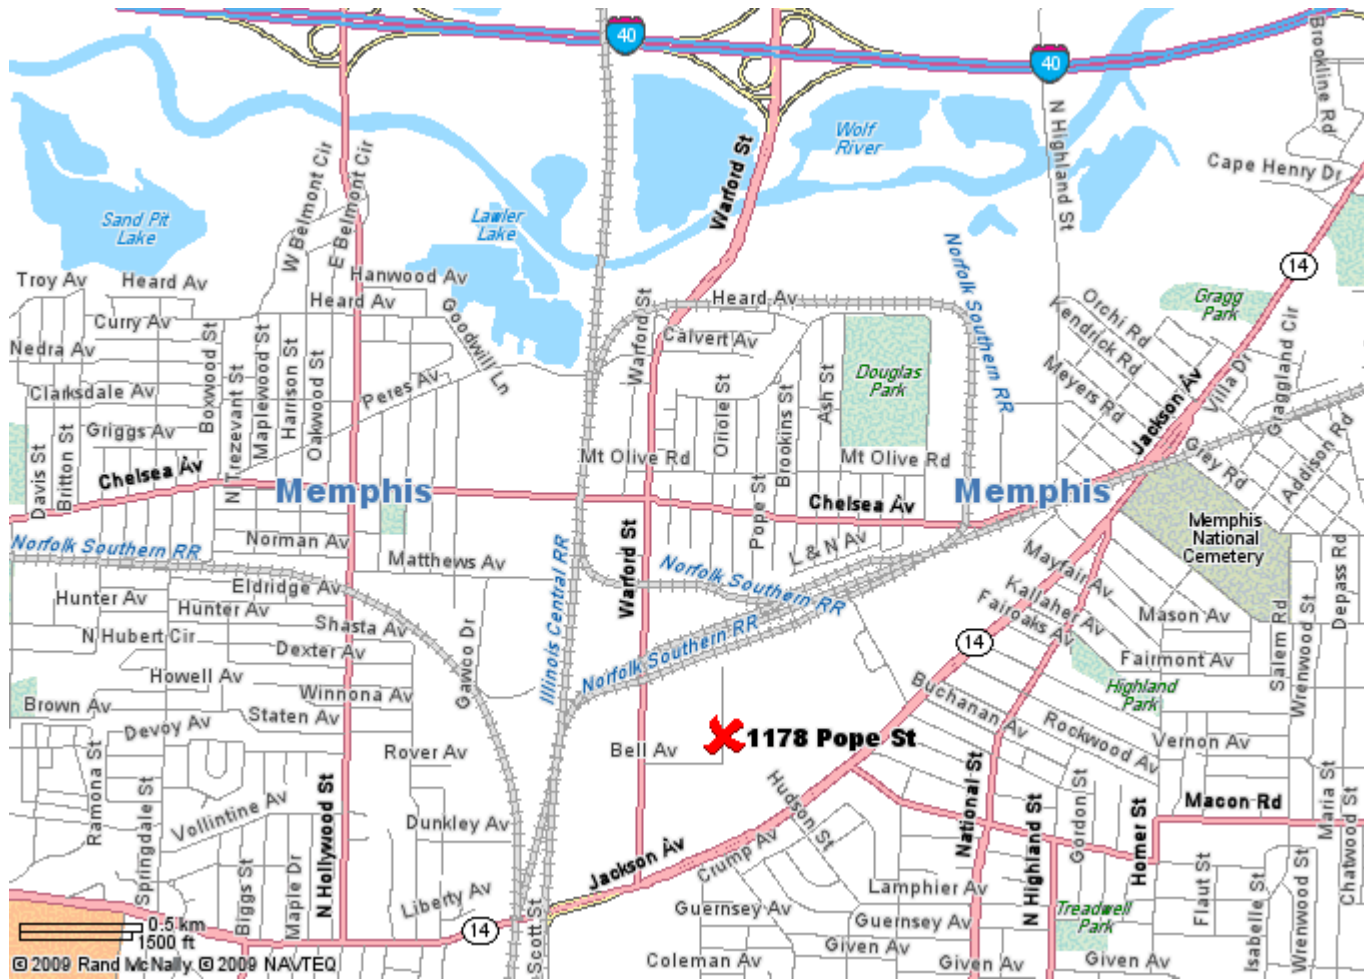

[Back](#)

www.randmcnally.com

Use the print feature in your browser to print this page.

**1178 Pope St
Memphis, TN 38108-3419**

Find it in the 2010 Road Atlas

- page 94, Memphis & Vicinity detail map
- page 94, grid section F-2