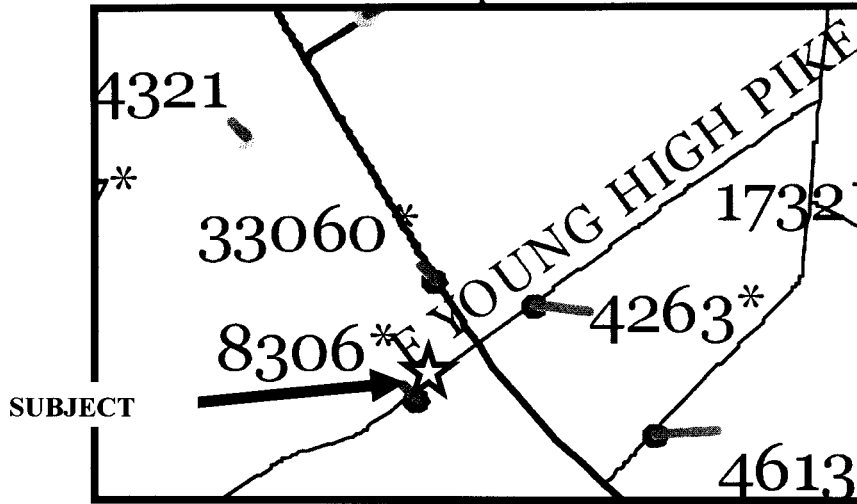

235 W. Young High Pike
TRAFFIC COUNTS

For Reference Only

Location	Avg. Daily Vehicle Count
Stn C137 – Chapman Hwy	33,518
Stn C139 - Young High Pike	7,908

2004 Maps Below

Sources: <http://www.knoxmpc.org/locldata/TrafCnts/knoxcounts.pdf>
http://www.knoxtrans.org/roadway/tc_maps/knox.pdf