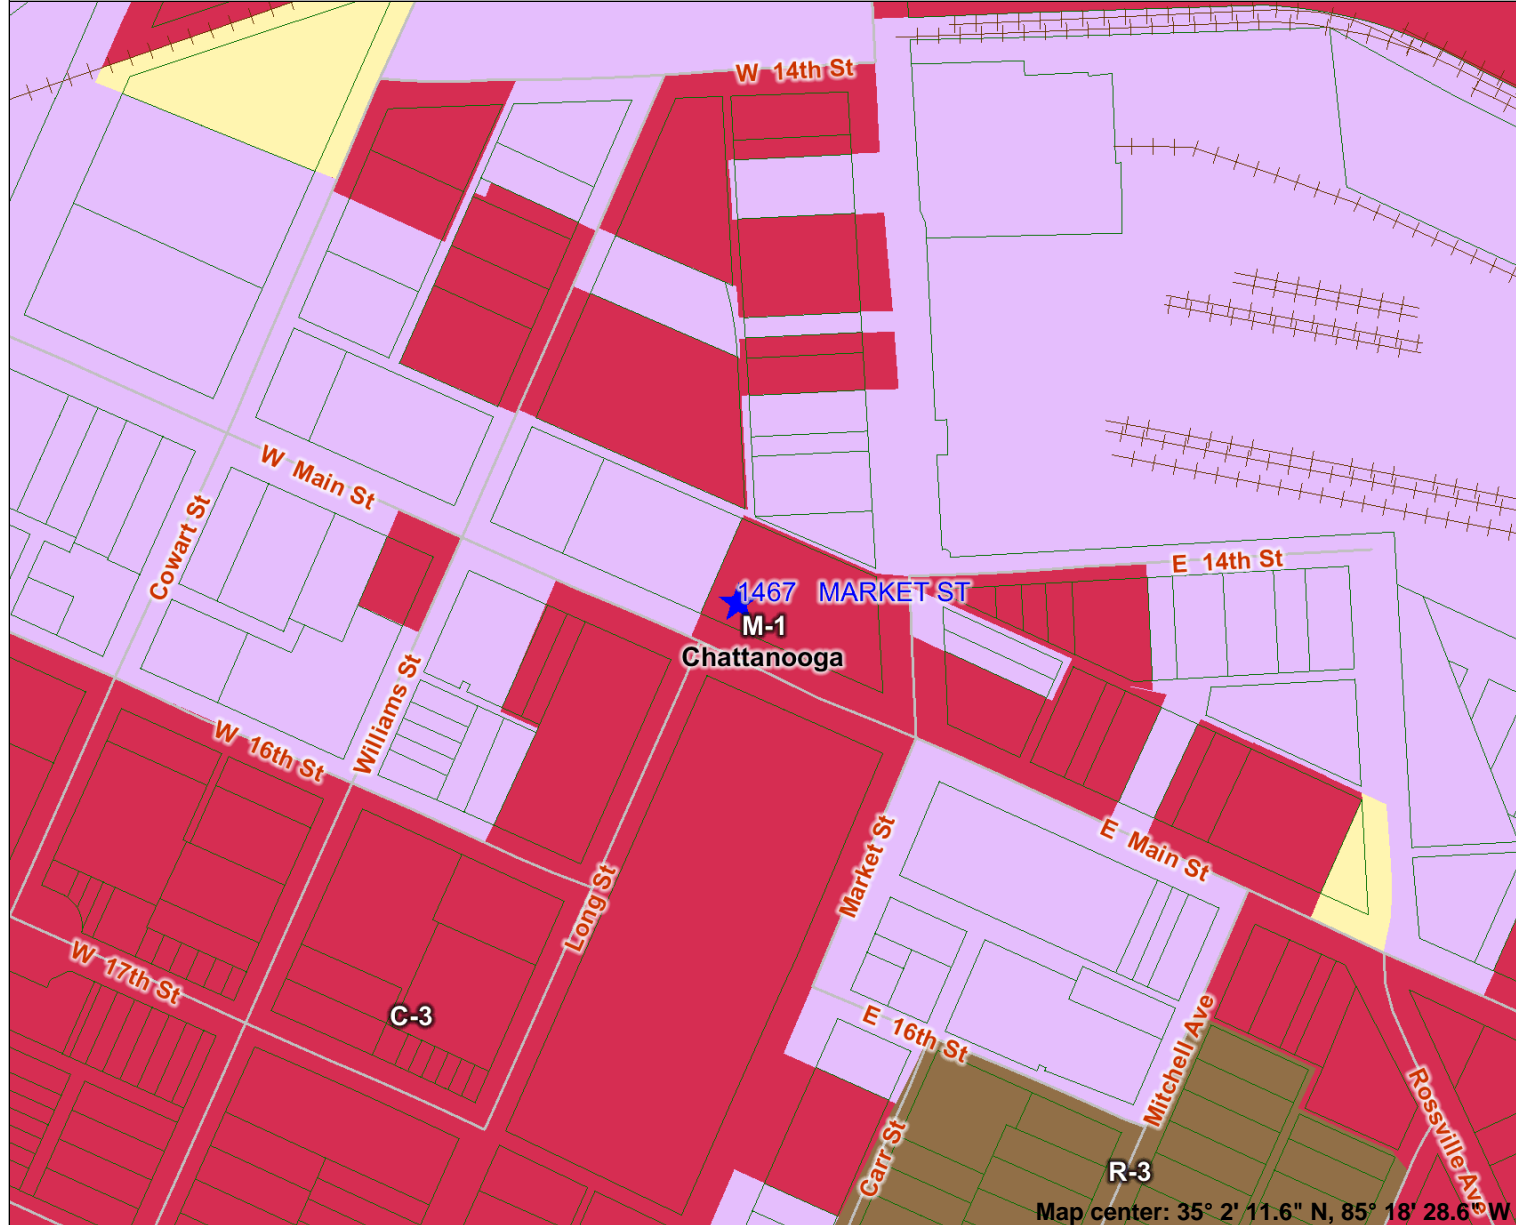

1467 Market St. Zoning Map

Legend

- Zoning Special
- Interstates
- Railways
- Roads
- Parcels cover
- Water Bodies

Zoning

- A-1
- AG
- C-1
- C-2
- C-3
- C-4
- C-5
- C-6
- C-7
- CC
- HC
- HDR
- I-1
- I-1
- L-1
- L-1
- LDR
- LM1
- LM1
- M-1
- M-2
- M-3
- M-4
- MDR
- MDR
- MH
- MXU

Map center: 35° 2' 11.6" N, 85° 18' 28.6" W

Scale: 1:2,924

This map is a user generated static output from an Internet mapping site and is for general reference only. Data layers that appear on this map may or may not be accurate, current, or otherwise reliable. THIS MAP IS NOT TO BE USED AS A LEGAL DOCUMENT.