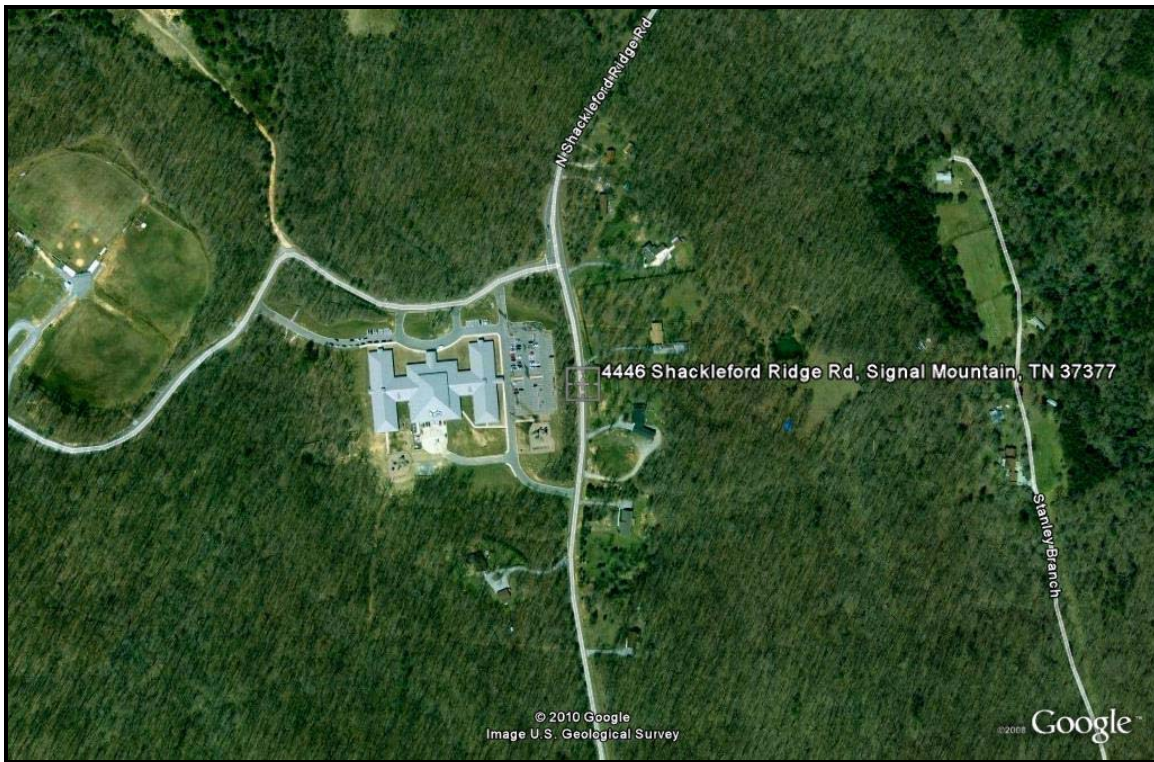

Location Map & Directions – Dogwood Grove

Directions:

From downtown Chattanooga, take Hwy 27 North. Exit onto Signal Mountain Blvd./TN-8 N / US-127 N toward Signal Mountain. Travel 5 miles on US-127 to top of mountain. Take sharp LEFT, across from CVS Drug Store onto Signal Mountain Blvd. Travel 4/10 mile and turn LEFT at Signal Mountain Golf and Country Club onto Timberlinks Drive. Road will change to N Shackleford Ridge Road. Travel 2.9 miles to Dogwood Grove Subdivision on RIGHT, across from Nolan Elementary School.

FURROW AUCTION COMPANY

1022 Elm Street ~ Knoxville, Tenn. 37921 ~ 1-800-4FURROW ~ License # 62